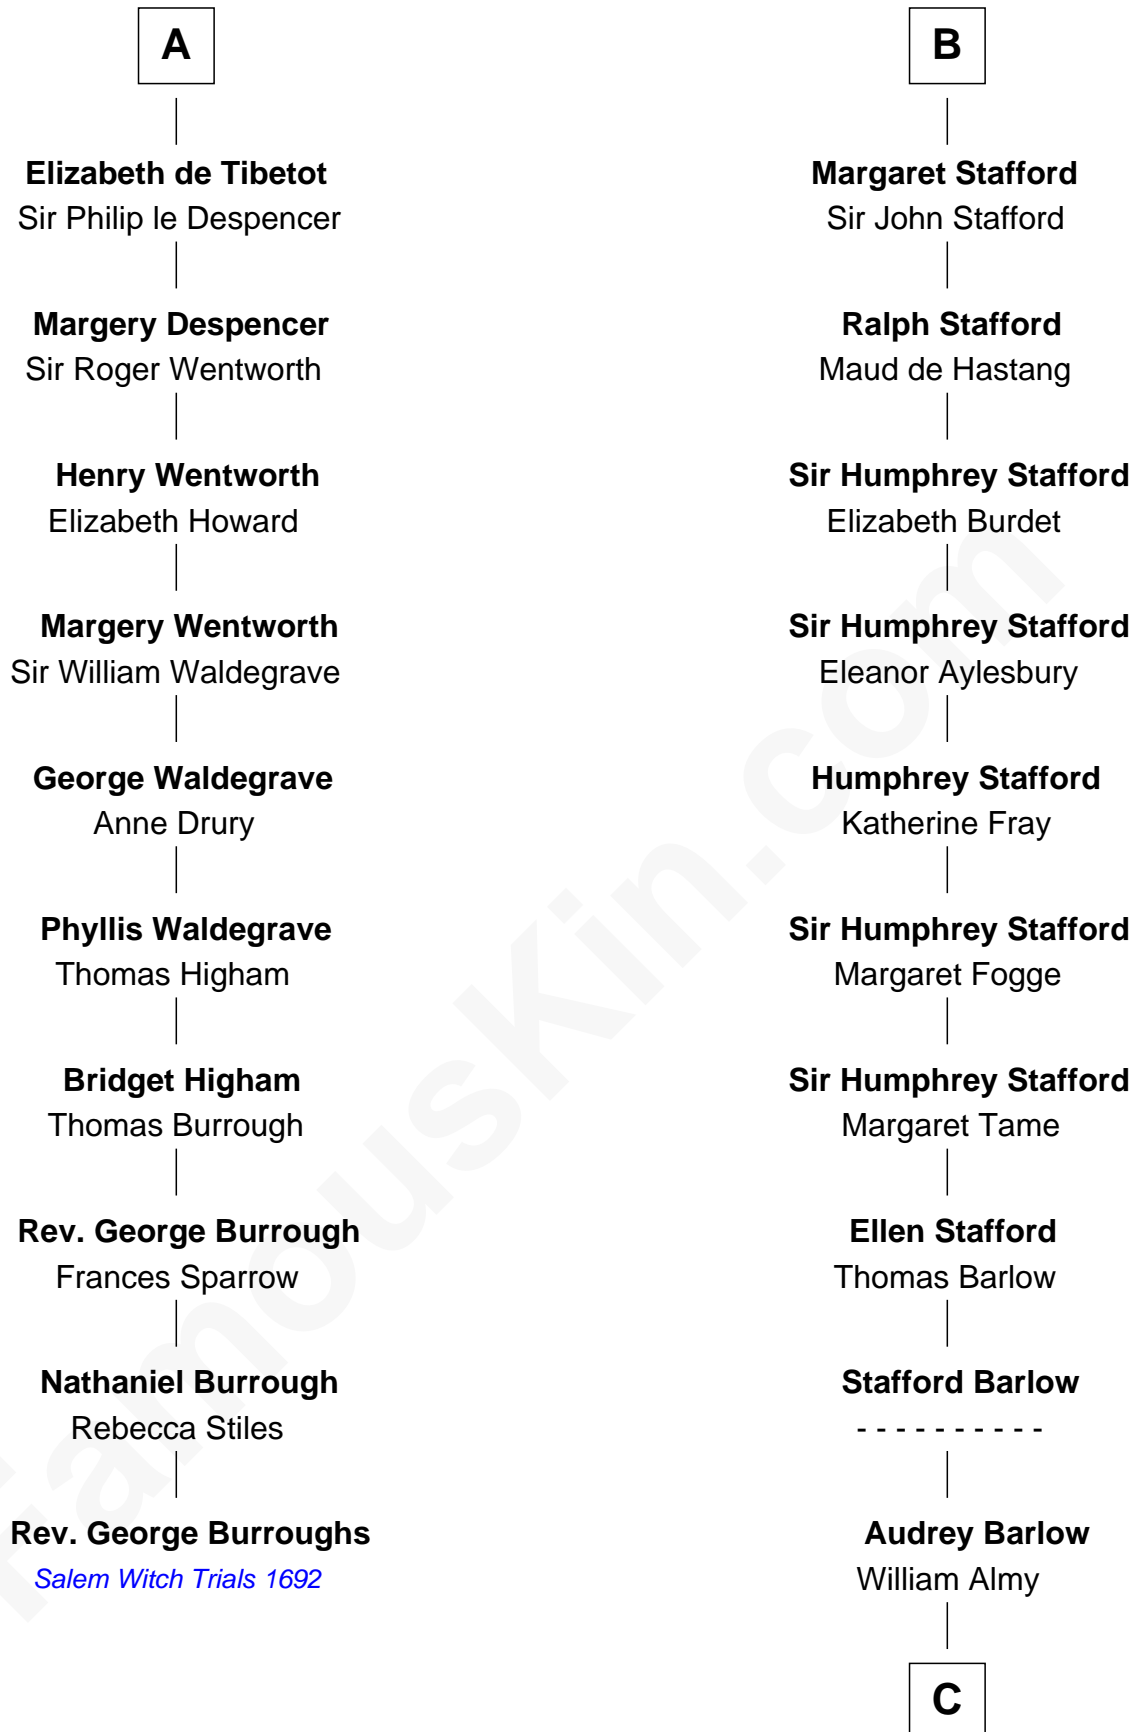

FamousKin.com

Relationship Chart of

Rev. George Burroughs

Executed for Witchcraft, Salem 1692

16th cousin 4 times removed of

William Ellery

Signer of the Declaration of Independence

John FitzGilbert
Sybilla of Salisbury

C

—
Christopher Almy

Elizabeth Cornell

—
Col. Job Almy

Ann Lawton

—
Elizabeth Almy

William Ellery

—
William Ellery