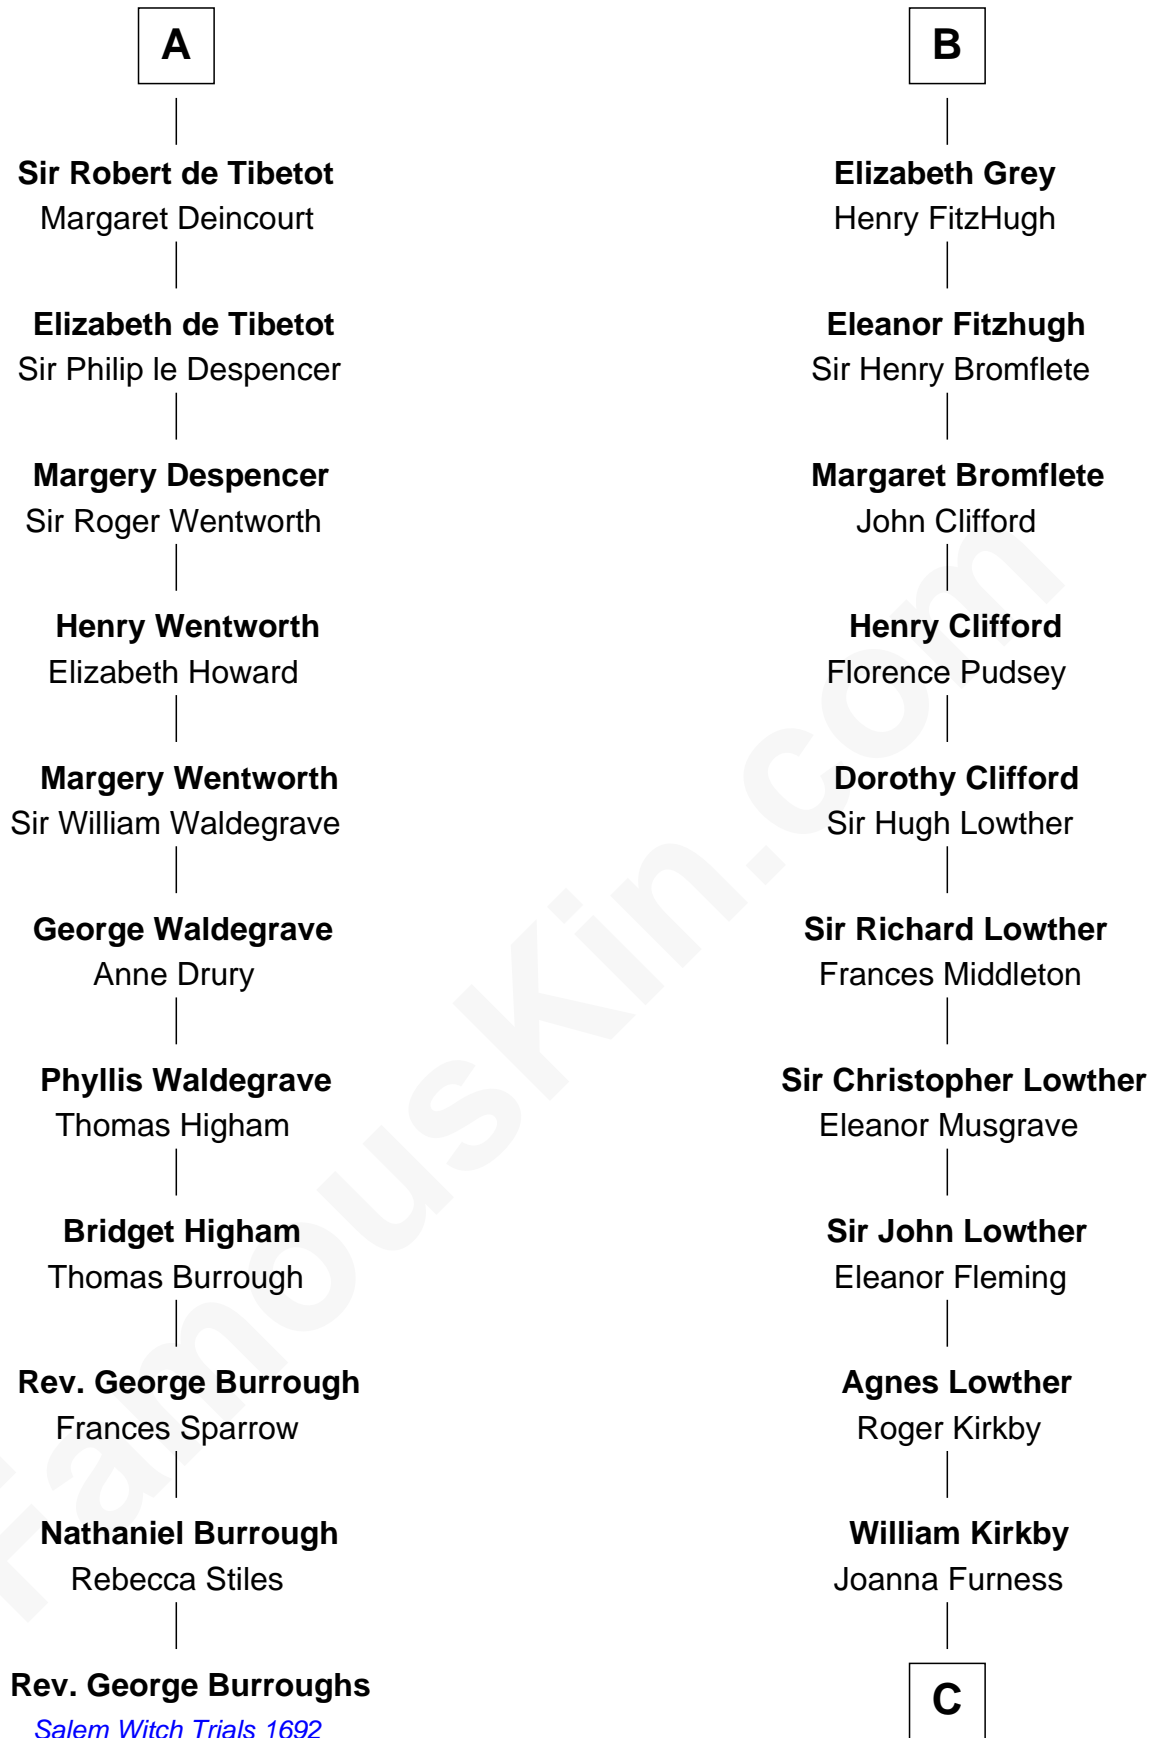

FamousKin.com

Relationship Chart of

Rev. George Burroughs

Executed for Witchcraft, Salem 1692

17th cousin 3 times removed of

Fletcher Christian

Leader of the mutiny on the Bounty

Robert Fitzrichard

Maud de St. Liz

C

Eleanor Kirkby
Humphrey Senhouse

Bridget Senhouse
John Christian

Charles Christian
Anne Dixon

Fletcher Christian
Leader of the mutiny on the Bounty

FamousKin.com