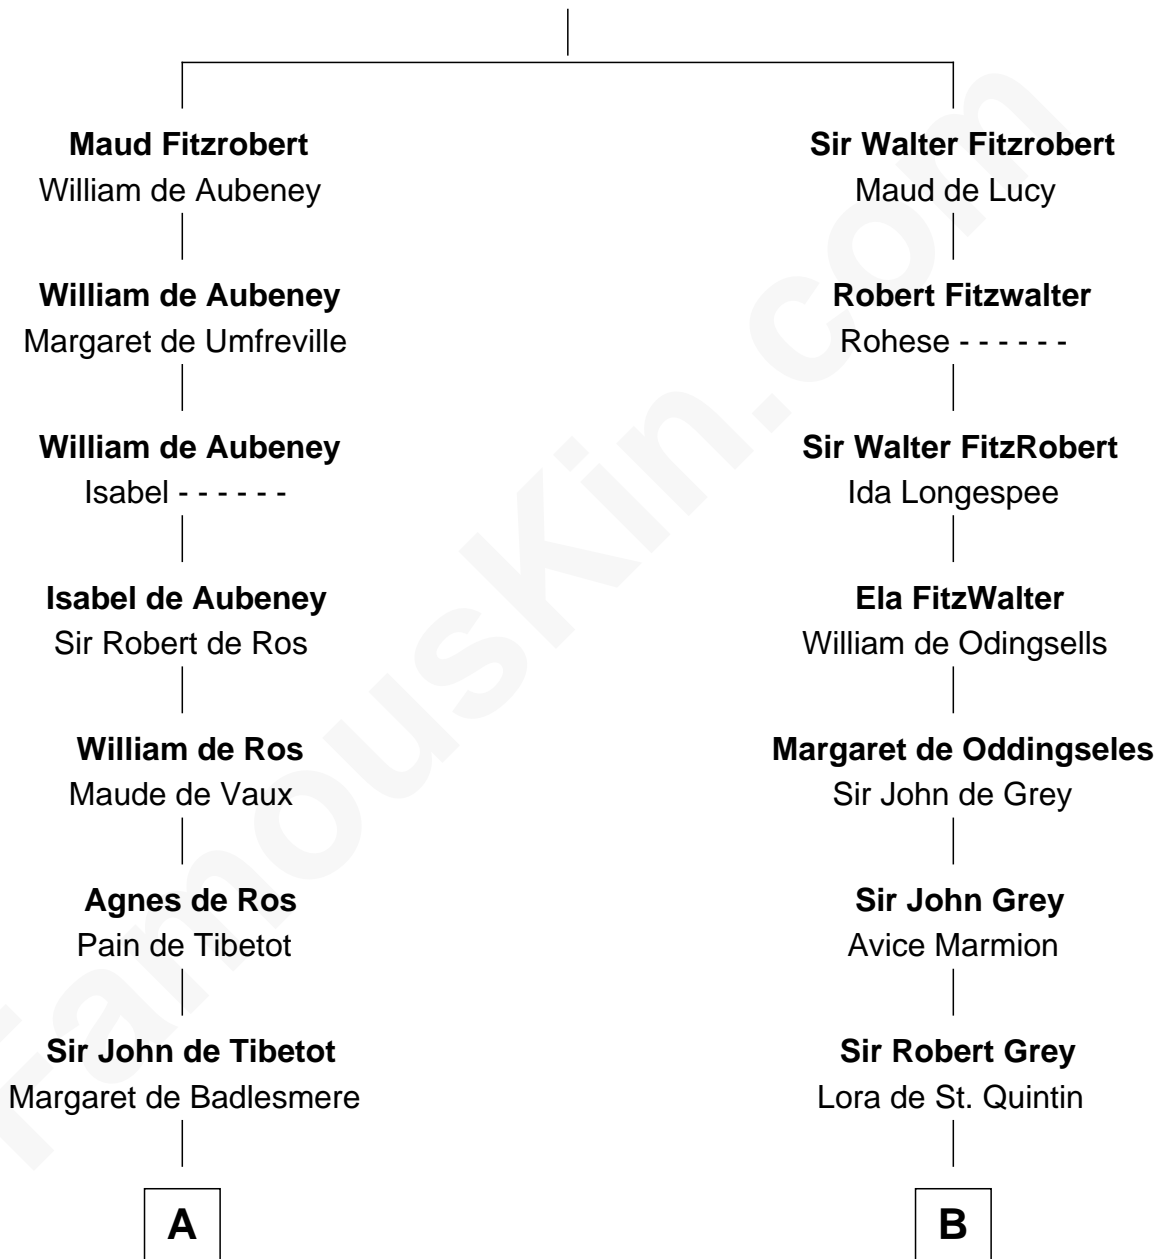

FamousKin.com

Relationship Chart of

Rev. George Burroughs

Executed for Witchcraft, Salem 1692

17th cousin 3 times removed of

Fletcher Christian

Leader of the mutiny on the Bounty

Robert Fitzrichard

Maud de St. Liz

C

Eleanor Kirkby
Humphrey Senhouse

Bridget Senhouse
John Christian

Charles Christian
Anne Dixon

Fletcher Christian
Leader of the mutiny on the Bounty

FamousKin.com