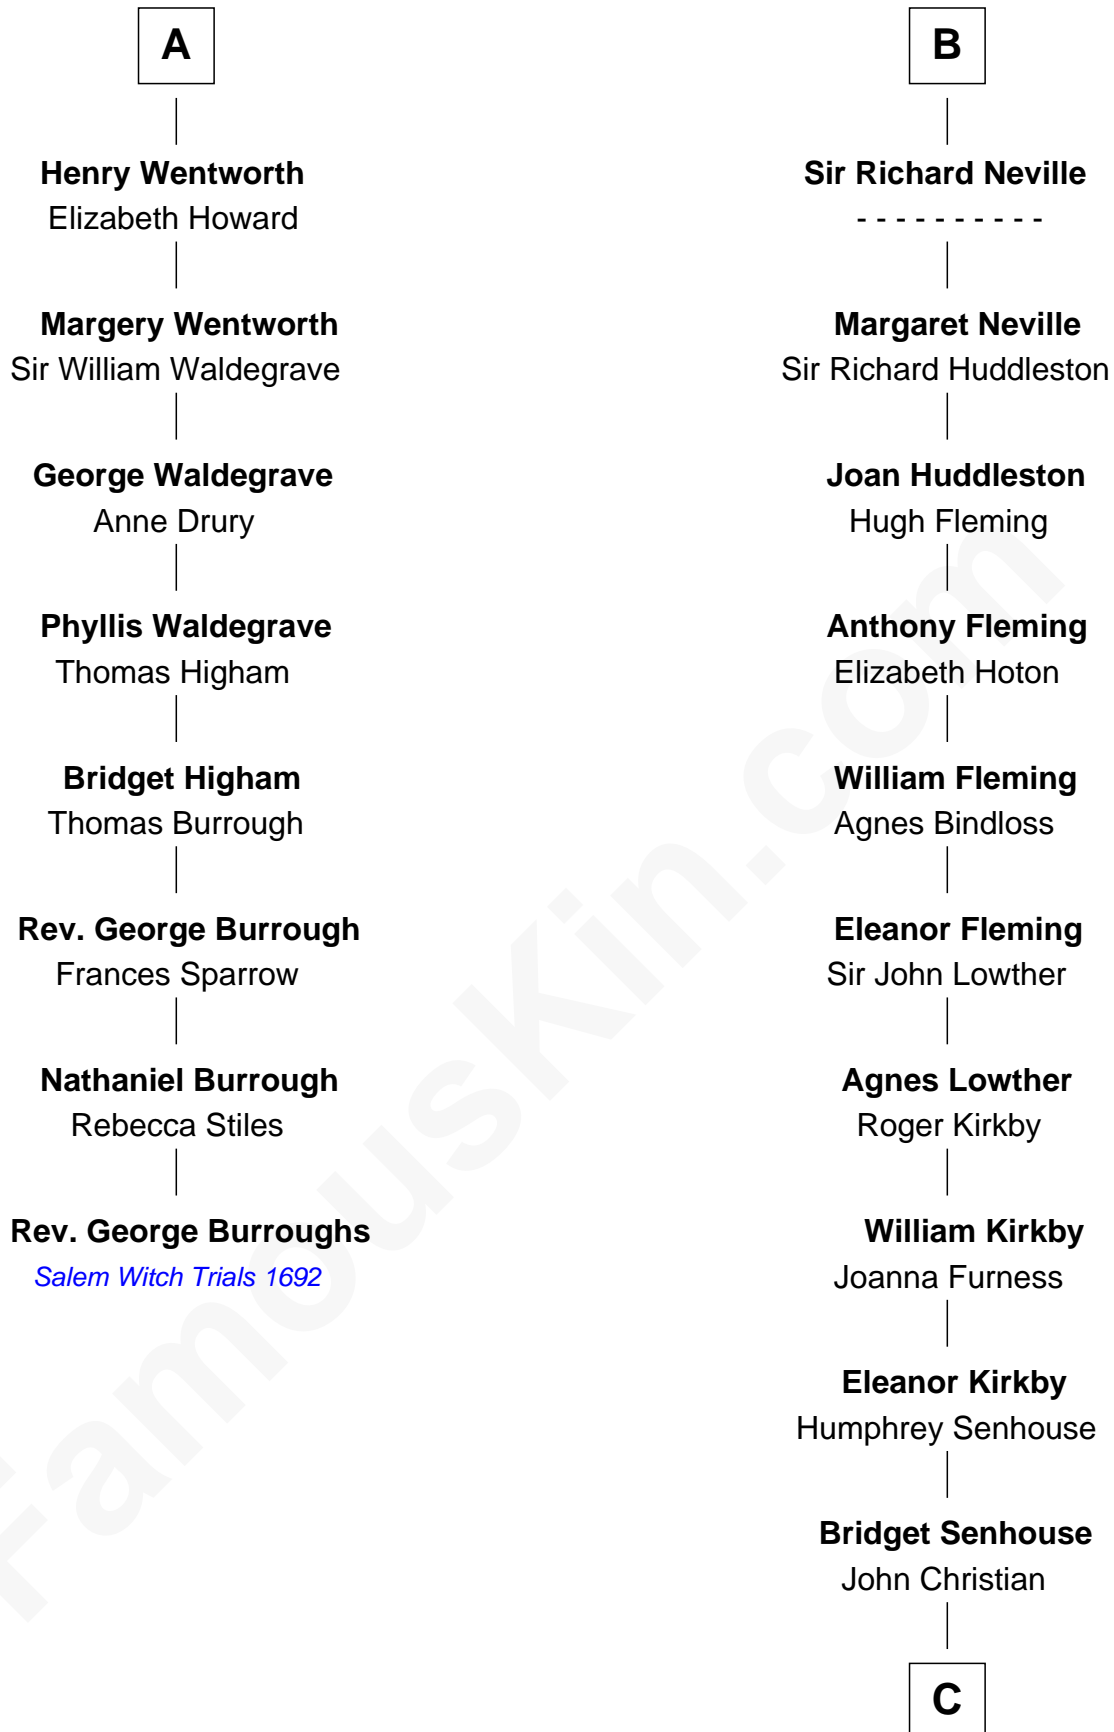

# FamousKin.com Relationship Chart of

**Rev. George Burroughs**  
*Executed for Witchcraft, Salem 1692*

14th cousin 4 times removed of

**Fletcher Christian**

*Leader of the mutiny on the Bounty*

**William de Braiose**

Eva Marshal

C

Charles Christian

Anne Dixon

Fletcher Christian

*Leader of the mutiny on the Bounty*

FamousKin.com