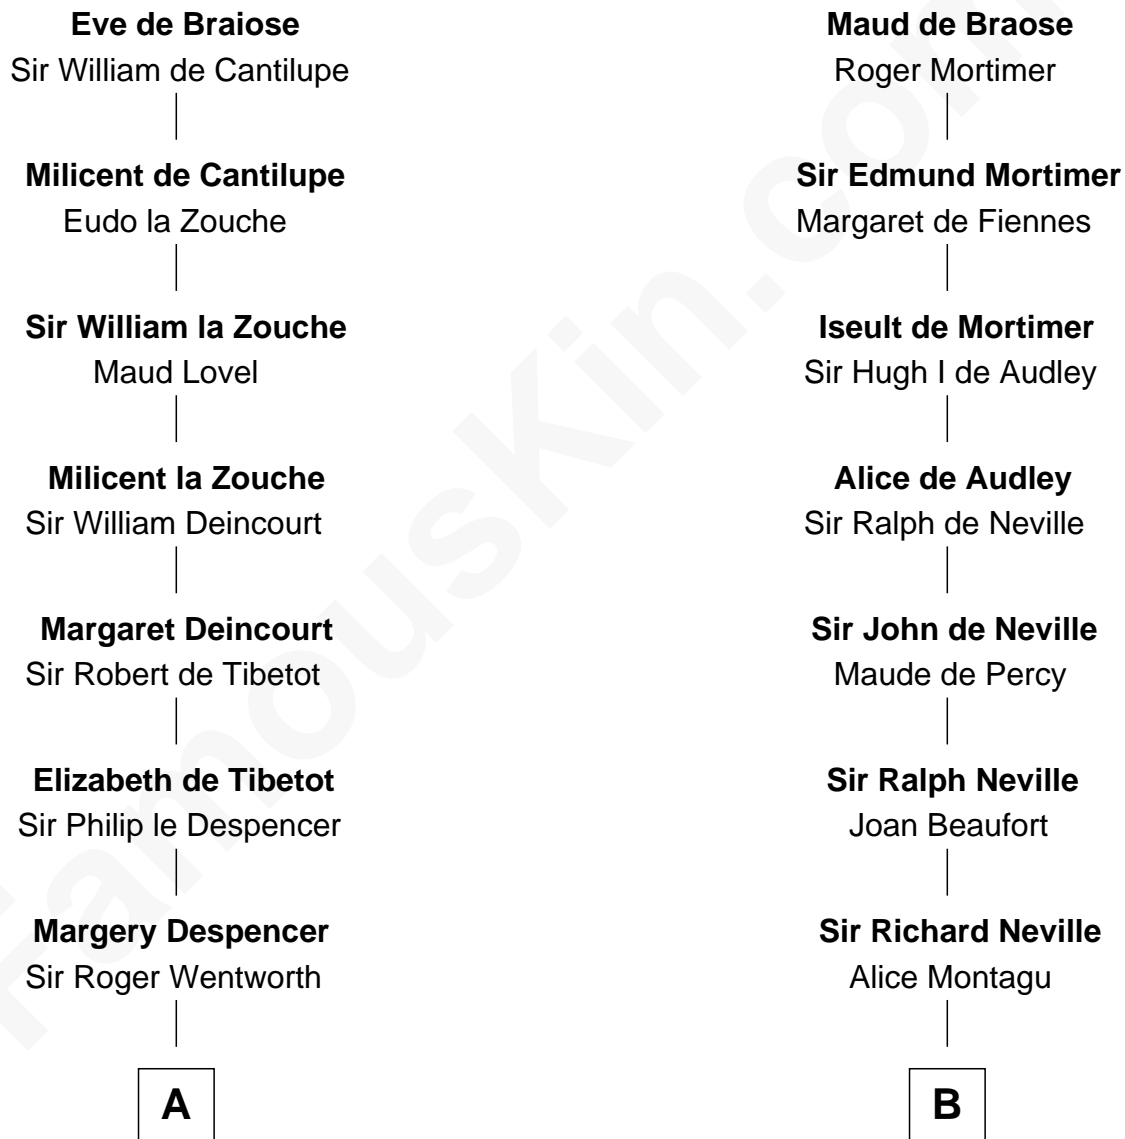

# FamousKin.com Relationship Chart of

**Rev. George Burroughs**  
*Executed for Witchcraft, Salem 1692*

14th cousin 4 times removed of

**Fletcher Christian**

*Leader of the mutiny on the Bounty*

**William de Braiose**

Eva Marshal

C

Charles Christian

Anne Dixon

Fletcher Christian

*Leader of the mutiny on the Bounty*

FamousKin.com