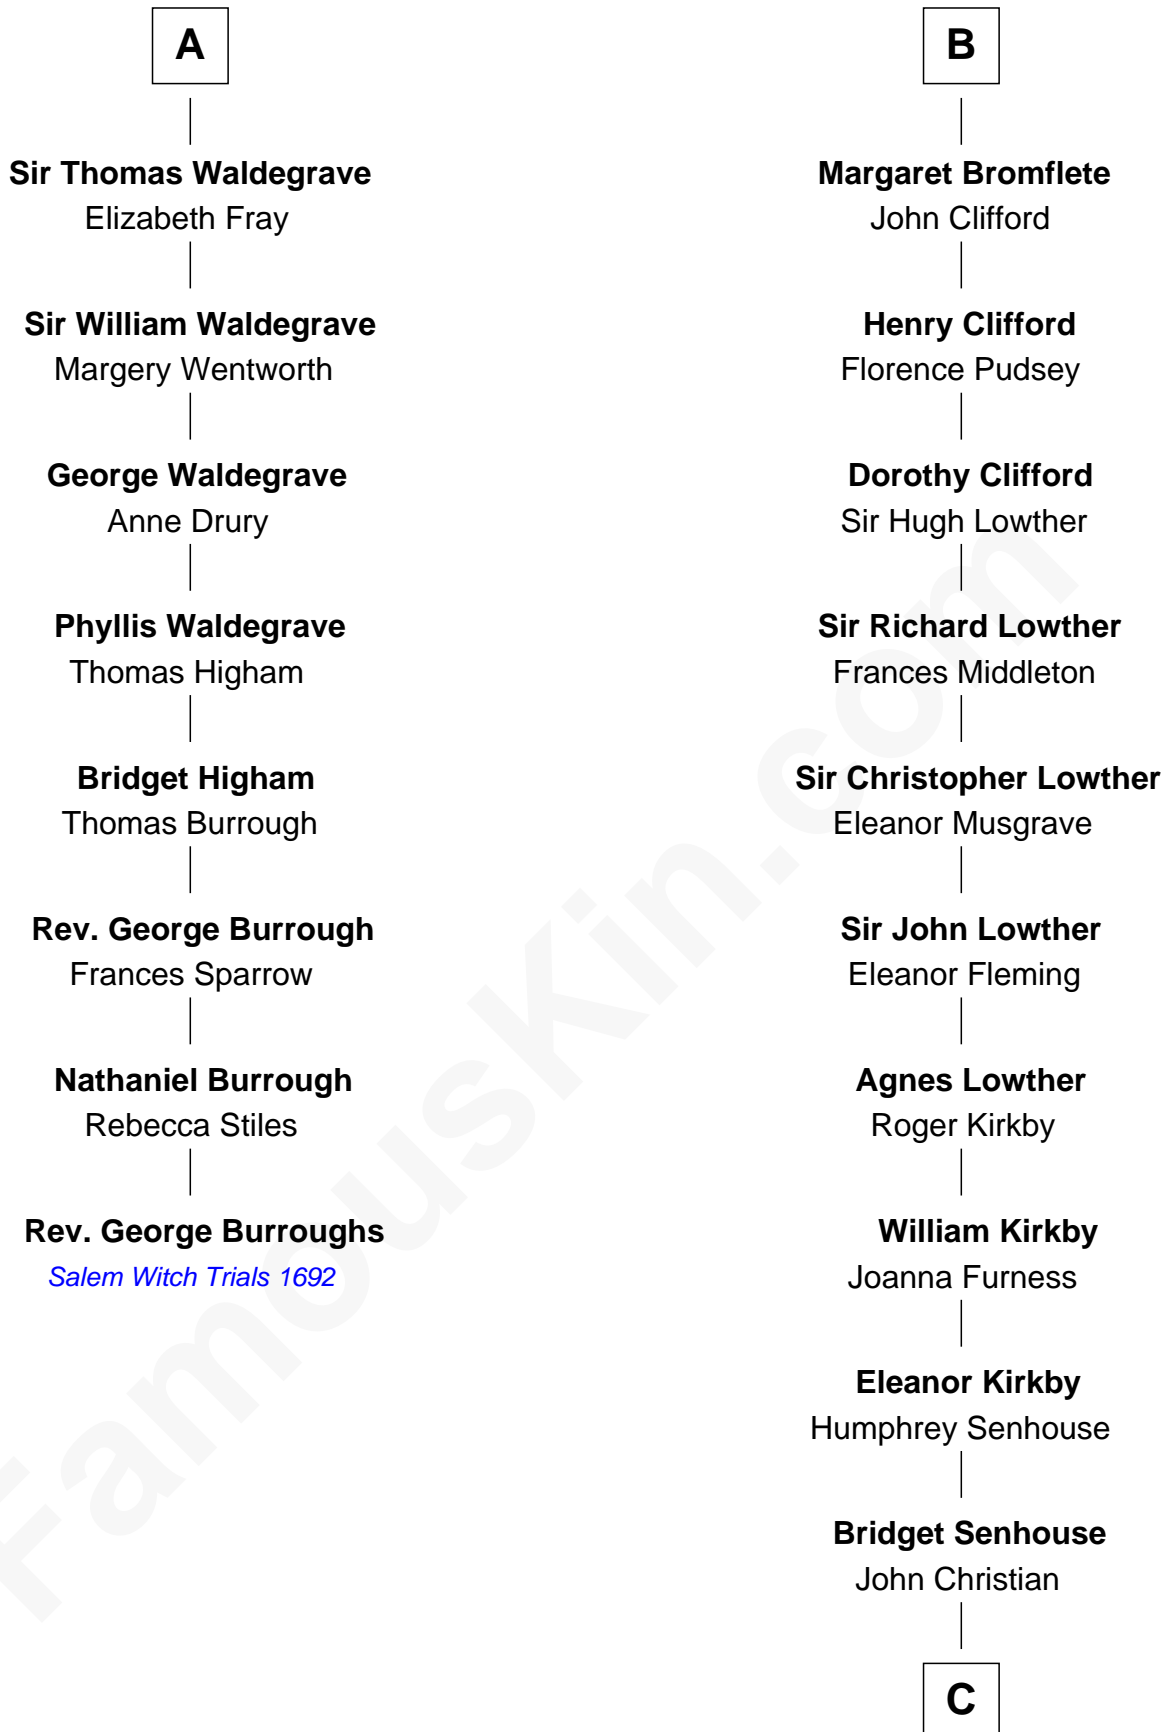

FamousKin.com

Relationship Chart of

Rev. George Burroughs

Executed for Witchcraft, Salem 1692

14th cousin 4 times removed of

Fletcher Christian

Leader of the mutiny on the Bounty

Sir William Longespee

Ela of Salisbury

C

Charles Christian

Anne Dixon

Fletcher Christian

Leader of the mutiny on the Bounty

FamousKin.com