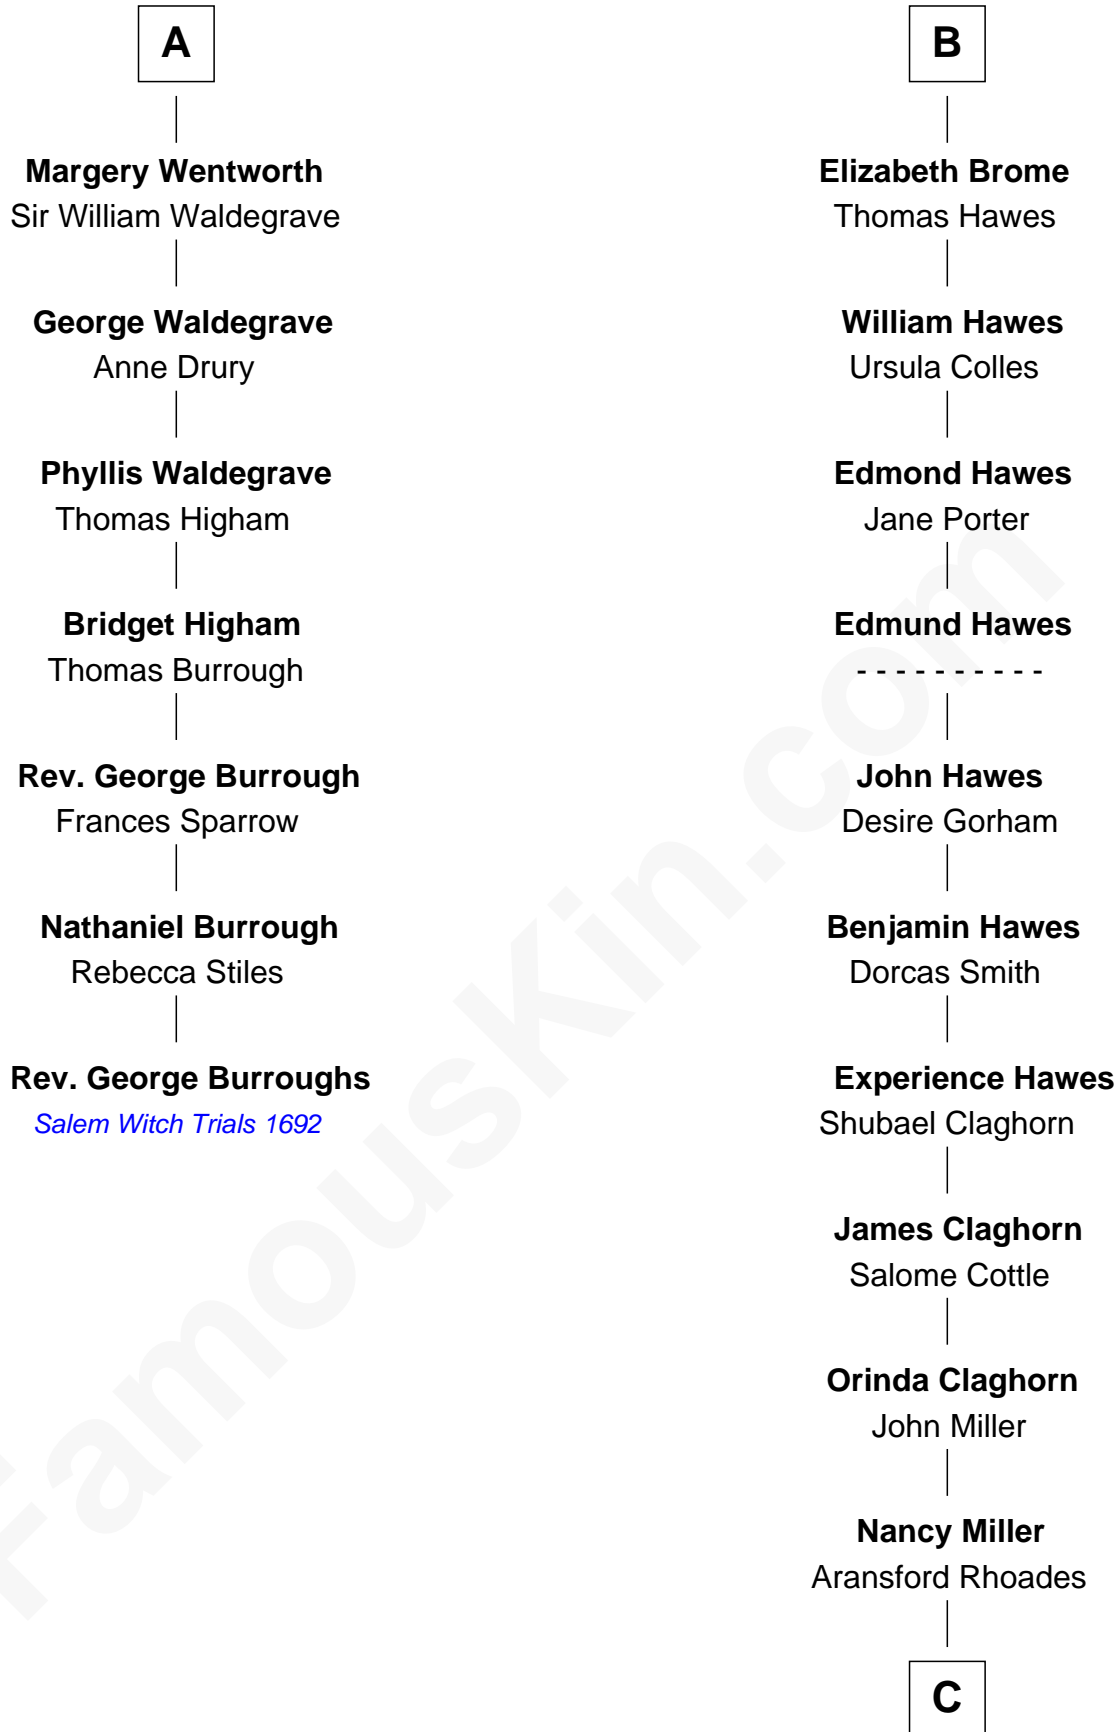

# FamousKin.com Relationship Chart of

**Rev. George Burroughs**  
*Executed for Witchcraft, Salem 1692*

13th cousin 8 times removed of

**Penn Jillette**  
*Magician*

**Sir Robert de Ros**  
Isabel de Aubeney

**C**

**Ellen L. Rhoades**  
Marshall I. Jenkins

**Cora Ellen Jenkins**

-----  
**Elizabeth Jenkins**  
Robert Henry Parks

**Valda Ruth Parks**  
Samuel Herbert Jillette

**Penn Jillette**  
*Magician*

FamousKin.com