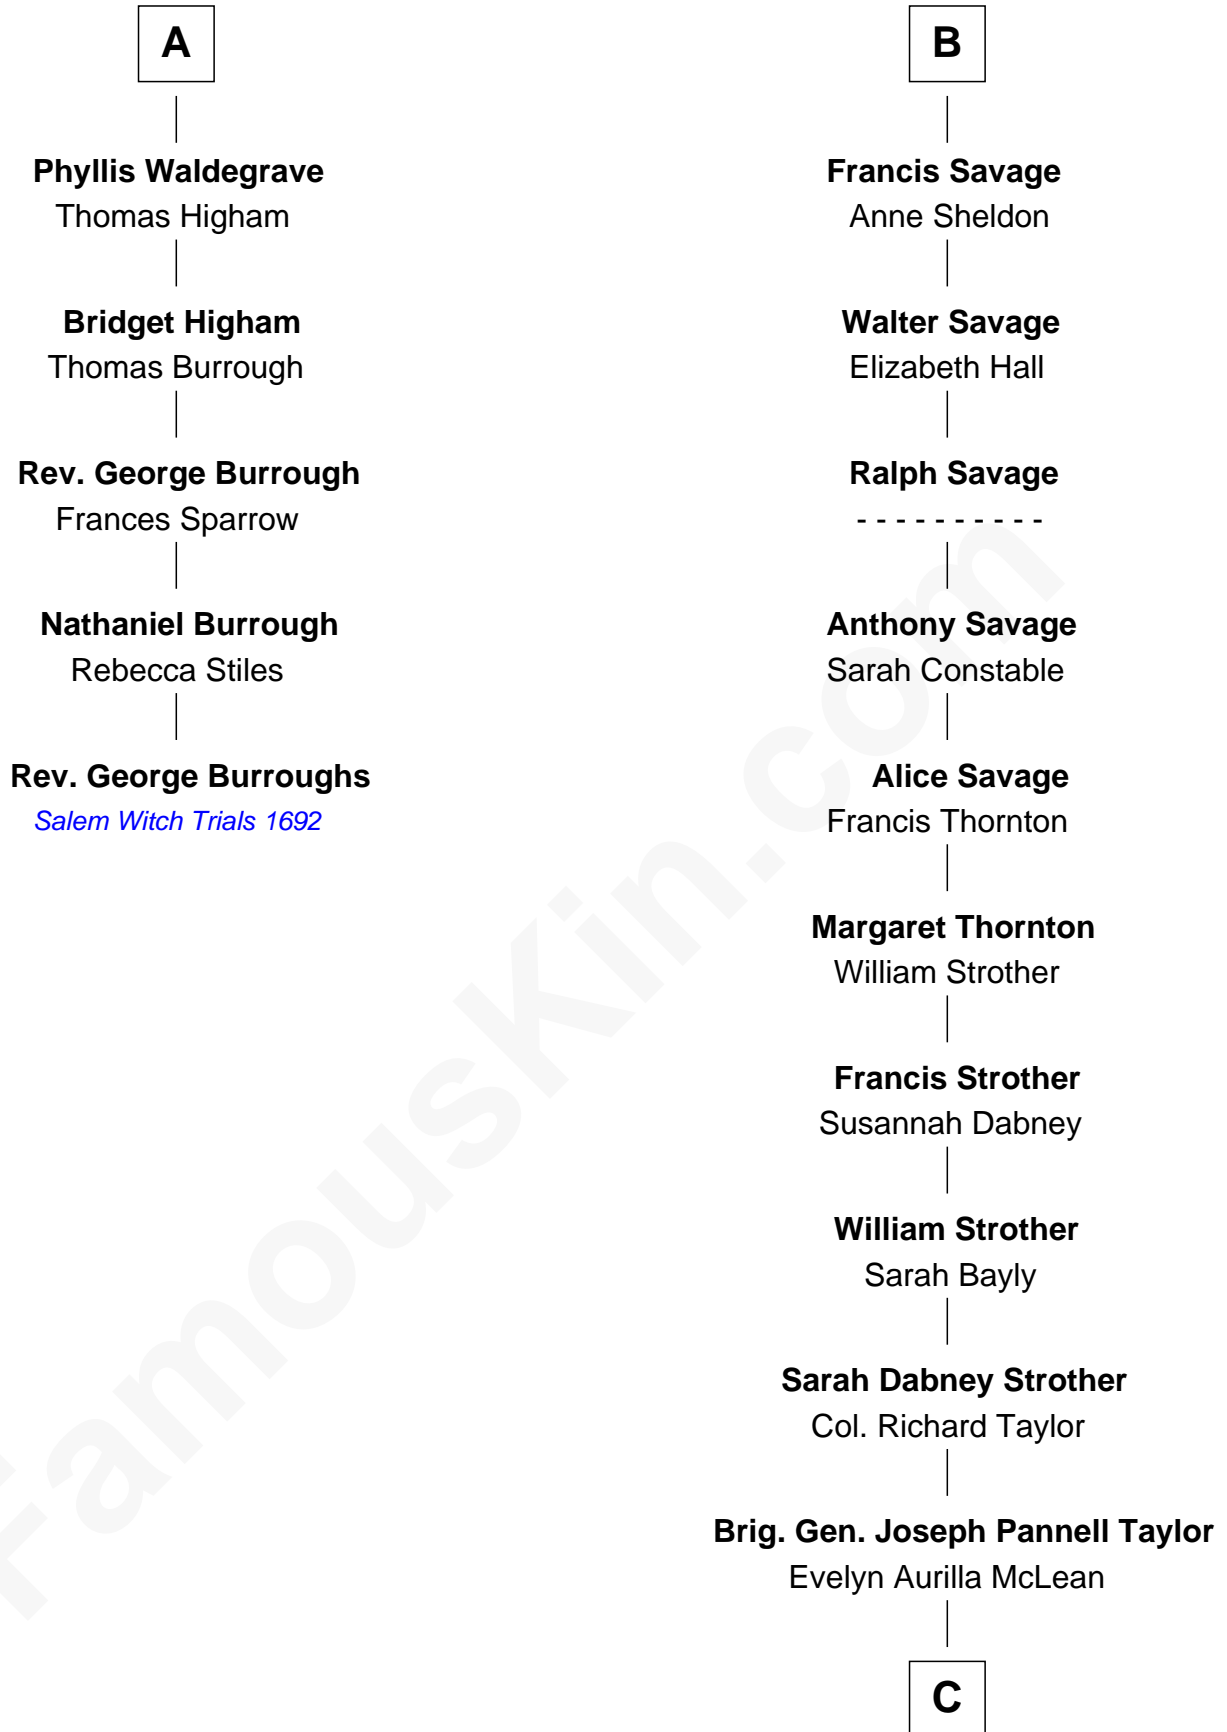

FamousKin.com

Relationship Chart of

Rev. George Burroughs

Executed for Witchcraft, Salem 1692

11th cousin 10 times removed of

Parker Stevenson

TV and Movie Actor

Bartholomew de Badlesmere

Margaret de Clare

Margaret de Badlesmere

Sir John de Tibetot

Sir Robert de Tibetot

Margaret Deincourt

Elizabeth de Tibetot

Sir Philip le Despencer

Margery Despencer

Katherine Stanley

Sir John Savage

Sir Christopher Savage

Anne Stanley

Sir Christopher Savage

Anne Lygon

B

C

Col. Joseph Hancock Taylor

Mary Montgomery Meigs

Evelyn Taylor

Eli Kirk Price

Philip Price

Sarah Meade Harrison

Sarah Meade Price

Richard Stevenson Parker