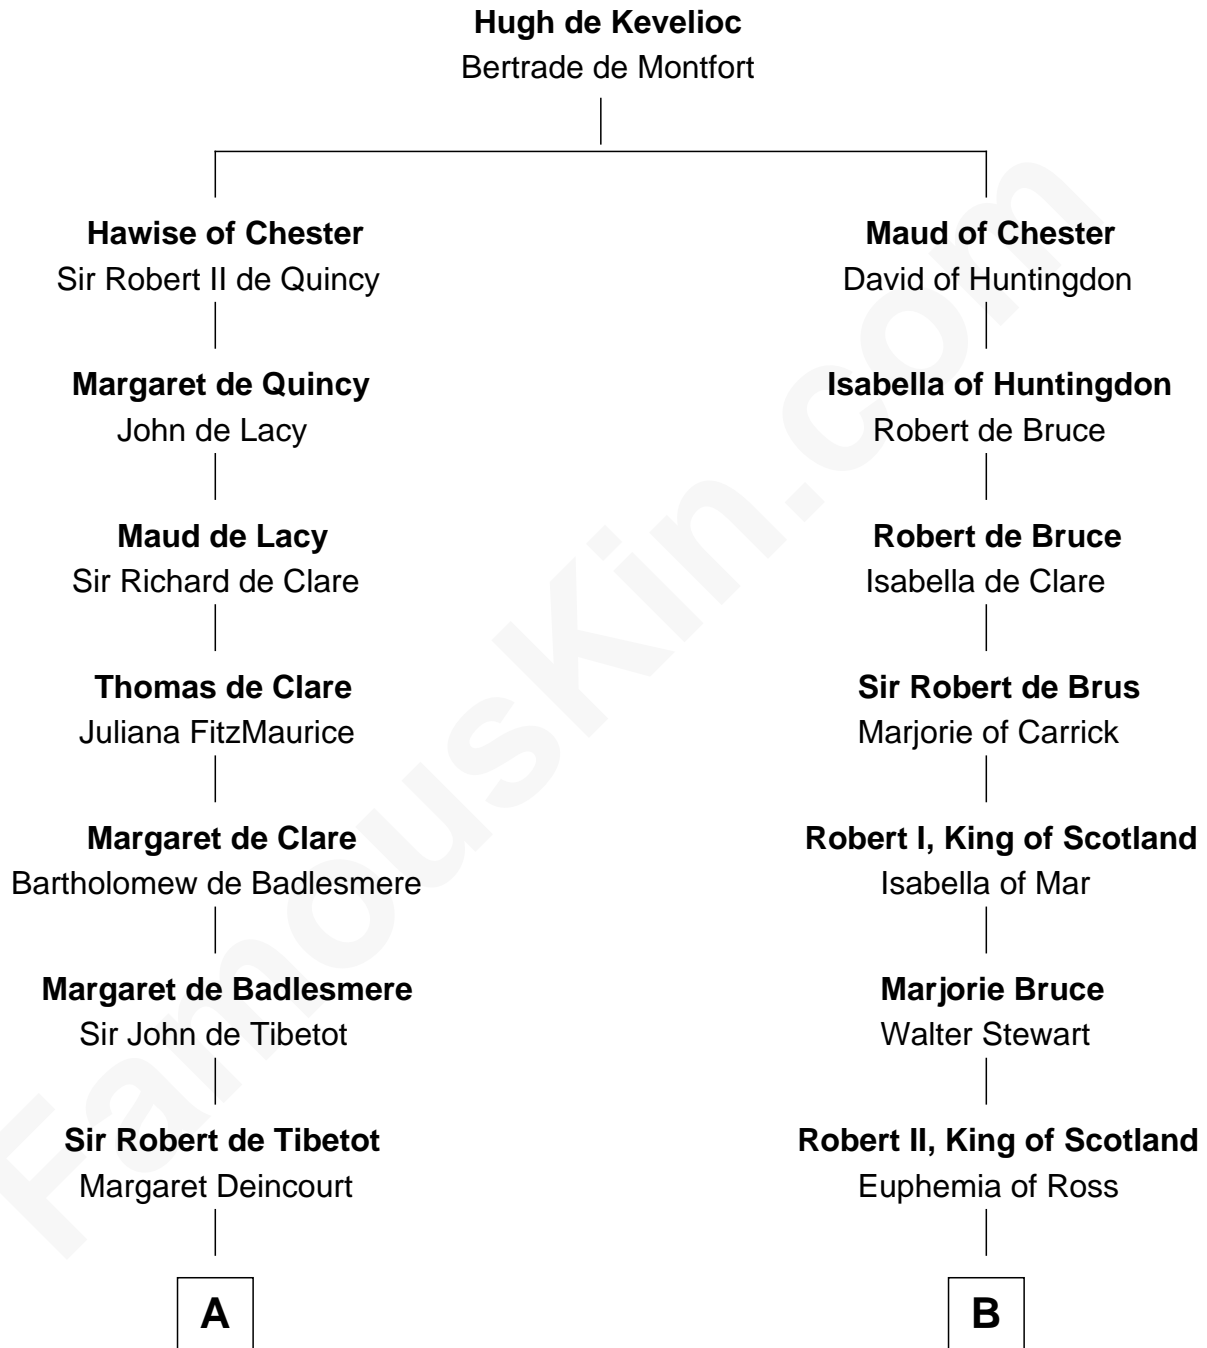

FamousKin.com

Relationship Chart of

Rev. George Burroughs

Executed for Witchcraft, Salem 1692

16th cousin 4 times removed of

General Hugh Mercer
American Revolution

C

—
Lilias Row
John Mercer

—
Thomas Mercer
Isabel Smith

—
William Mercer
Anne Munro

—
General Hugh Mercer
American Revolution

FamousKin.com