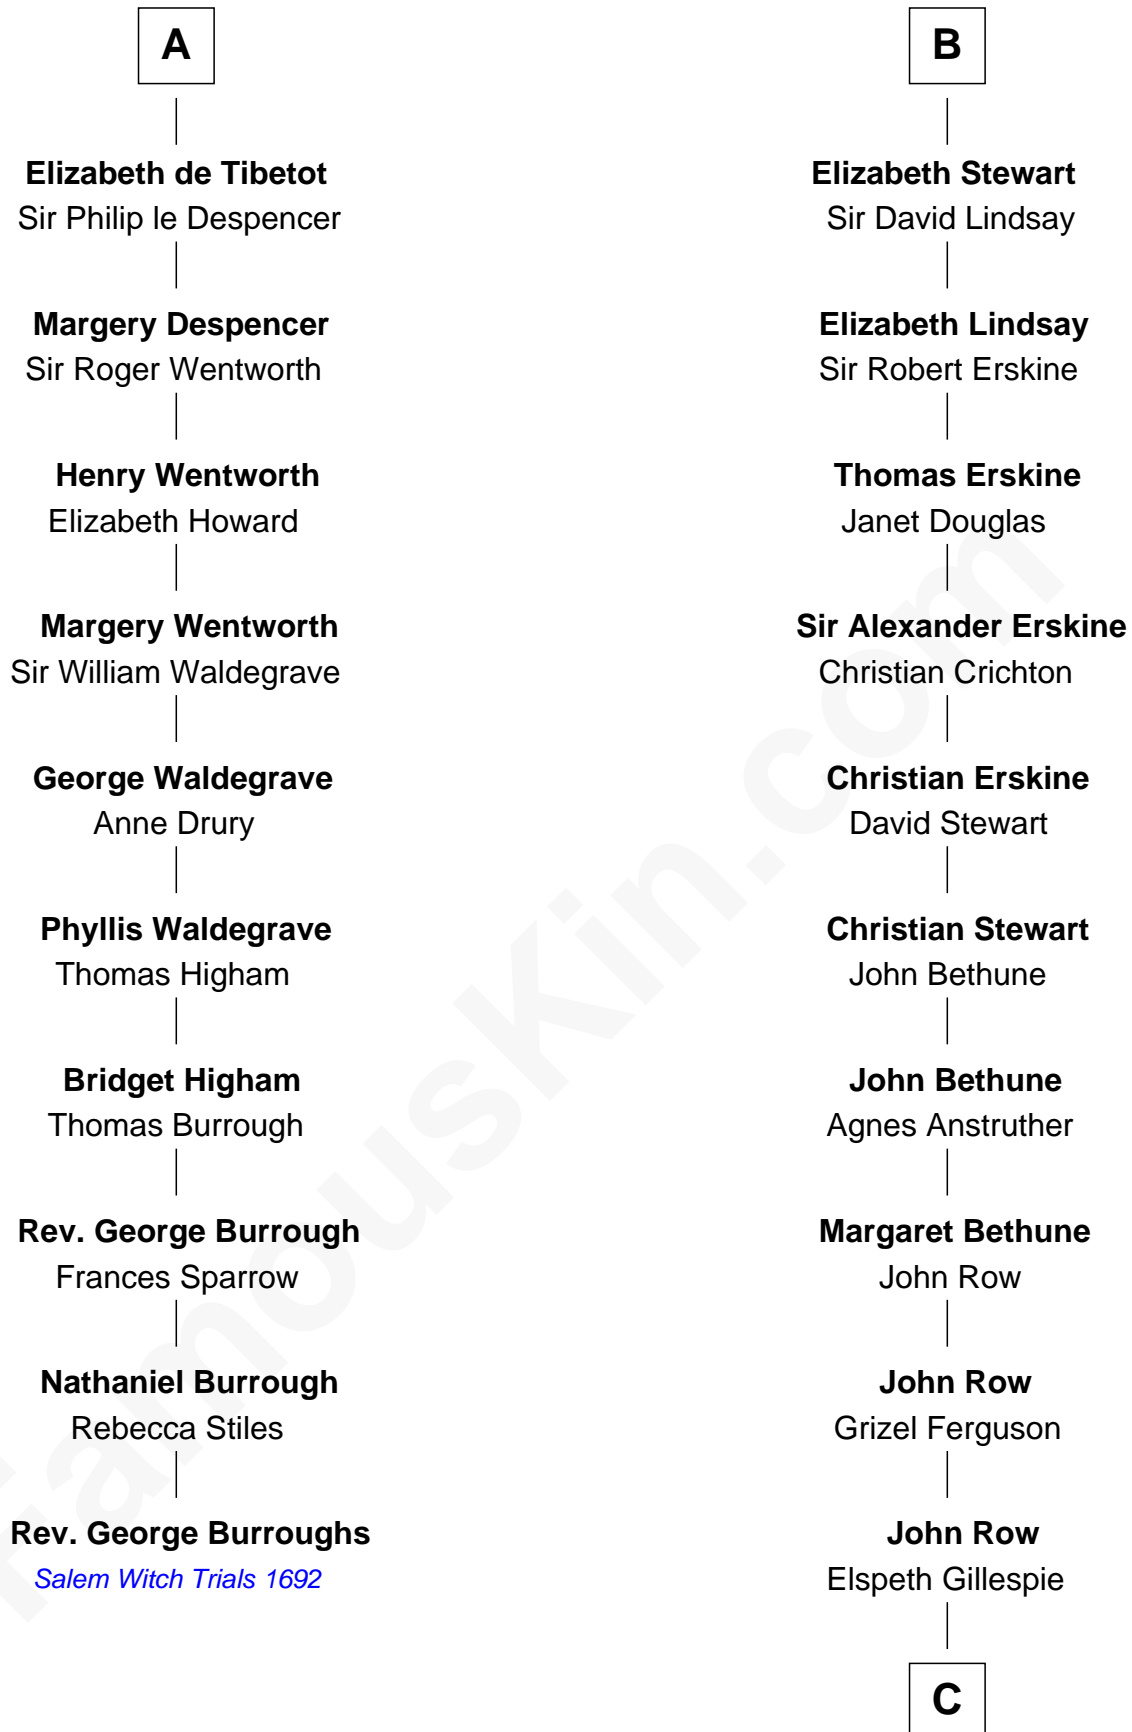

FamousKin.com

Relationship Chart of

Rev. George Burroughs

Executed for Witchcraft, Salem 1692

16th cousin 4 times removed of

General Hugh Mercer
American Revolution

C

—
Lilias Row
John Mercer

—
Thomas Mercer
Isabel Smith

—
William Mercer
Anne Munro

—
General Hugh Mercer
American Revolution

FamousKin.com