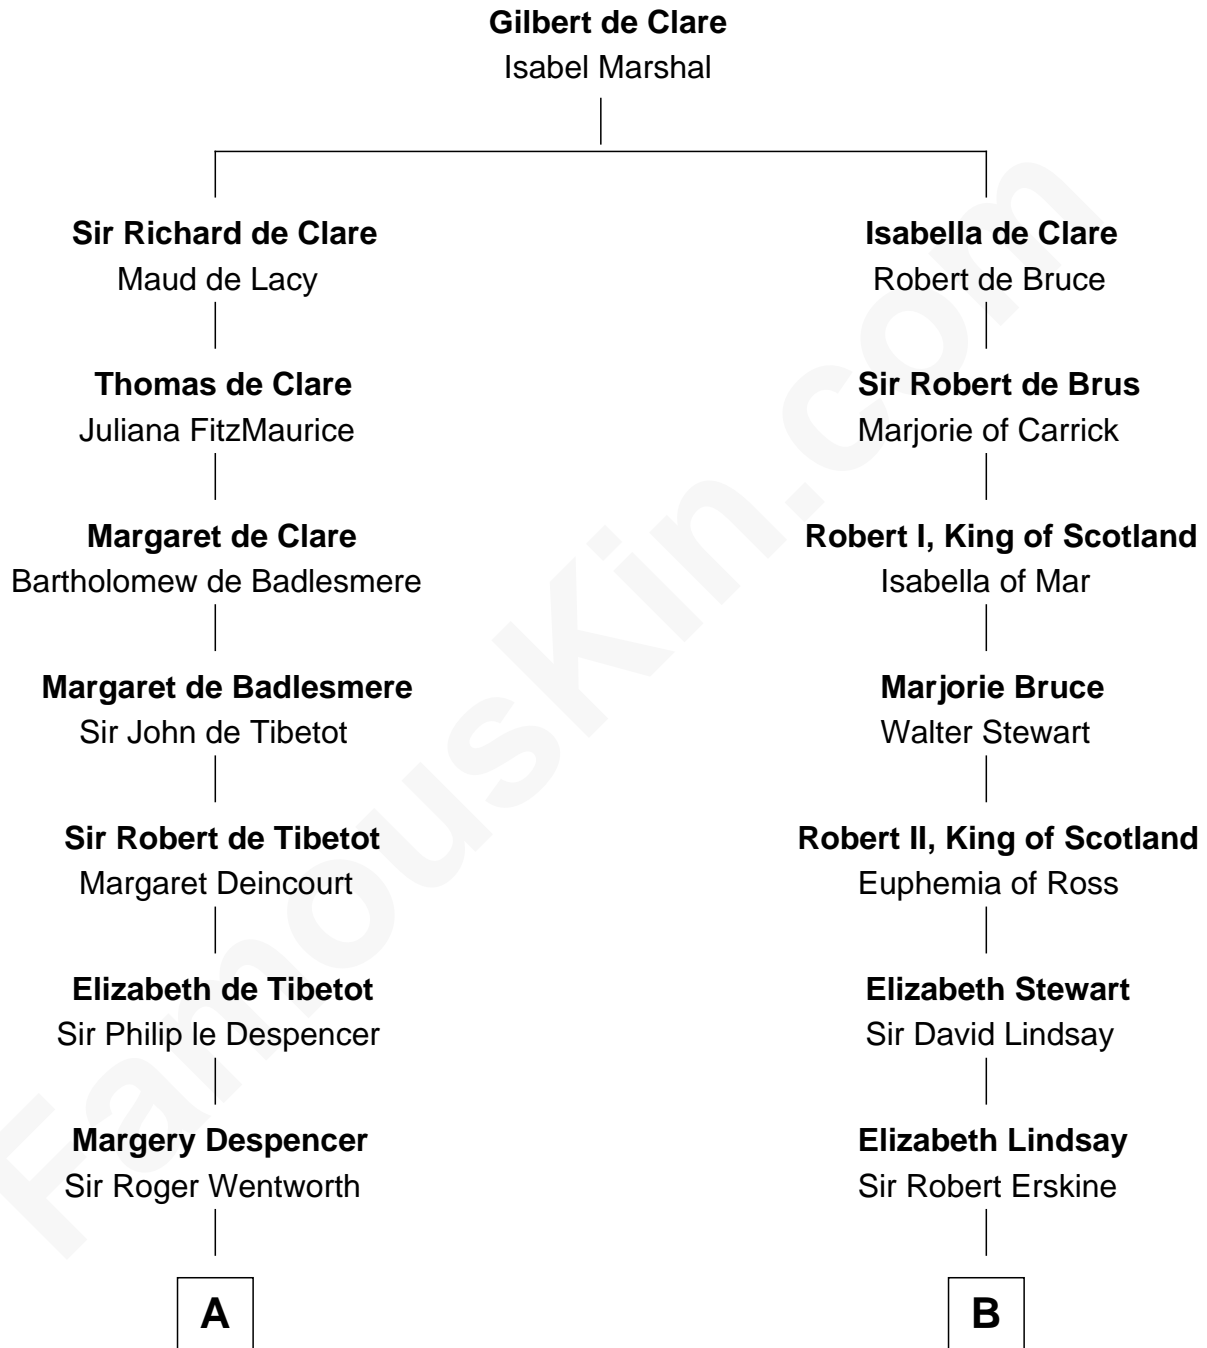

FamousKin.com

Relationship Chart of

Rev. George Burroughs
Executed for Witchcraft, Salem 1692

14th cousin 4 times removed of

General Hugh Mercer
American Revolution

C

William Mercer

Anne Munro

General Hugh Mercer

American Revolution

FamousKin.com