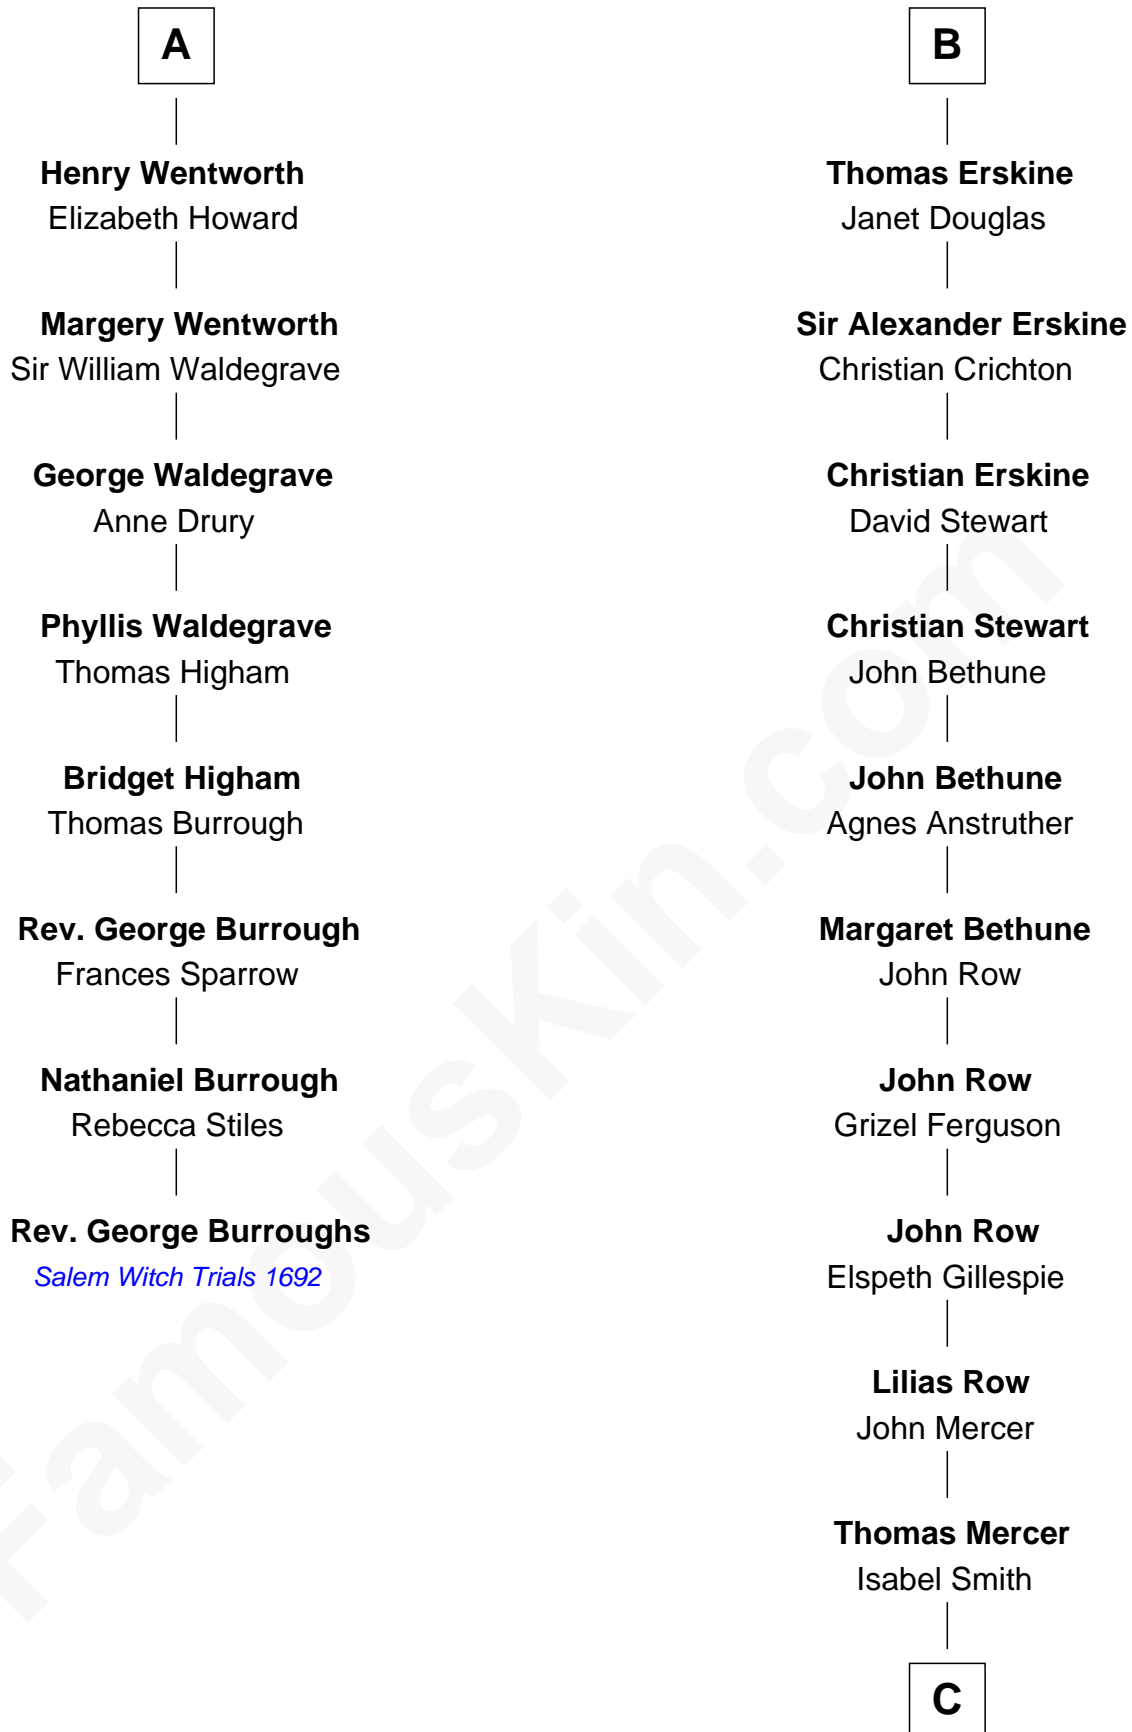

FamousKin.com

Relationship Chart of

Rev. George Burroughs
Executed for Witchcraft, Salem 1692

14th cousin 4 times removed of

General Hugh Mercer
American Revolution

C

William Mercer

Anne Munro

General Hugh Mercer

American Revolution

FamousKin.com