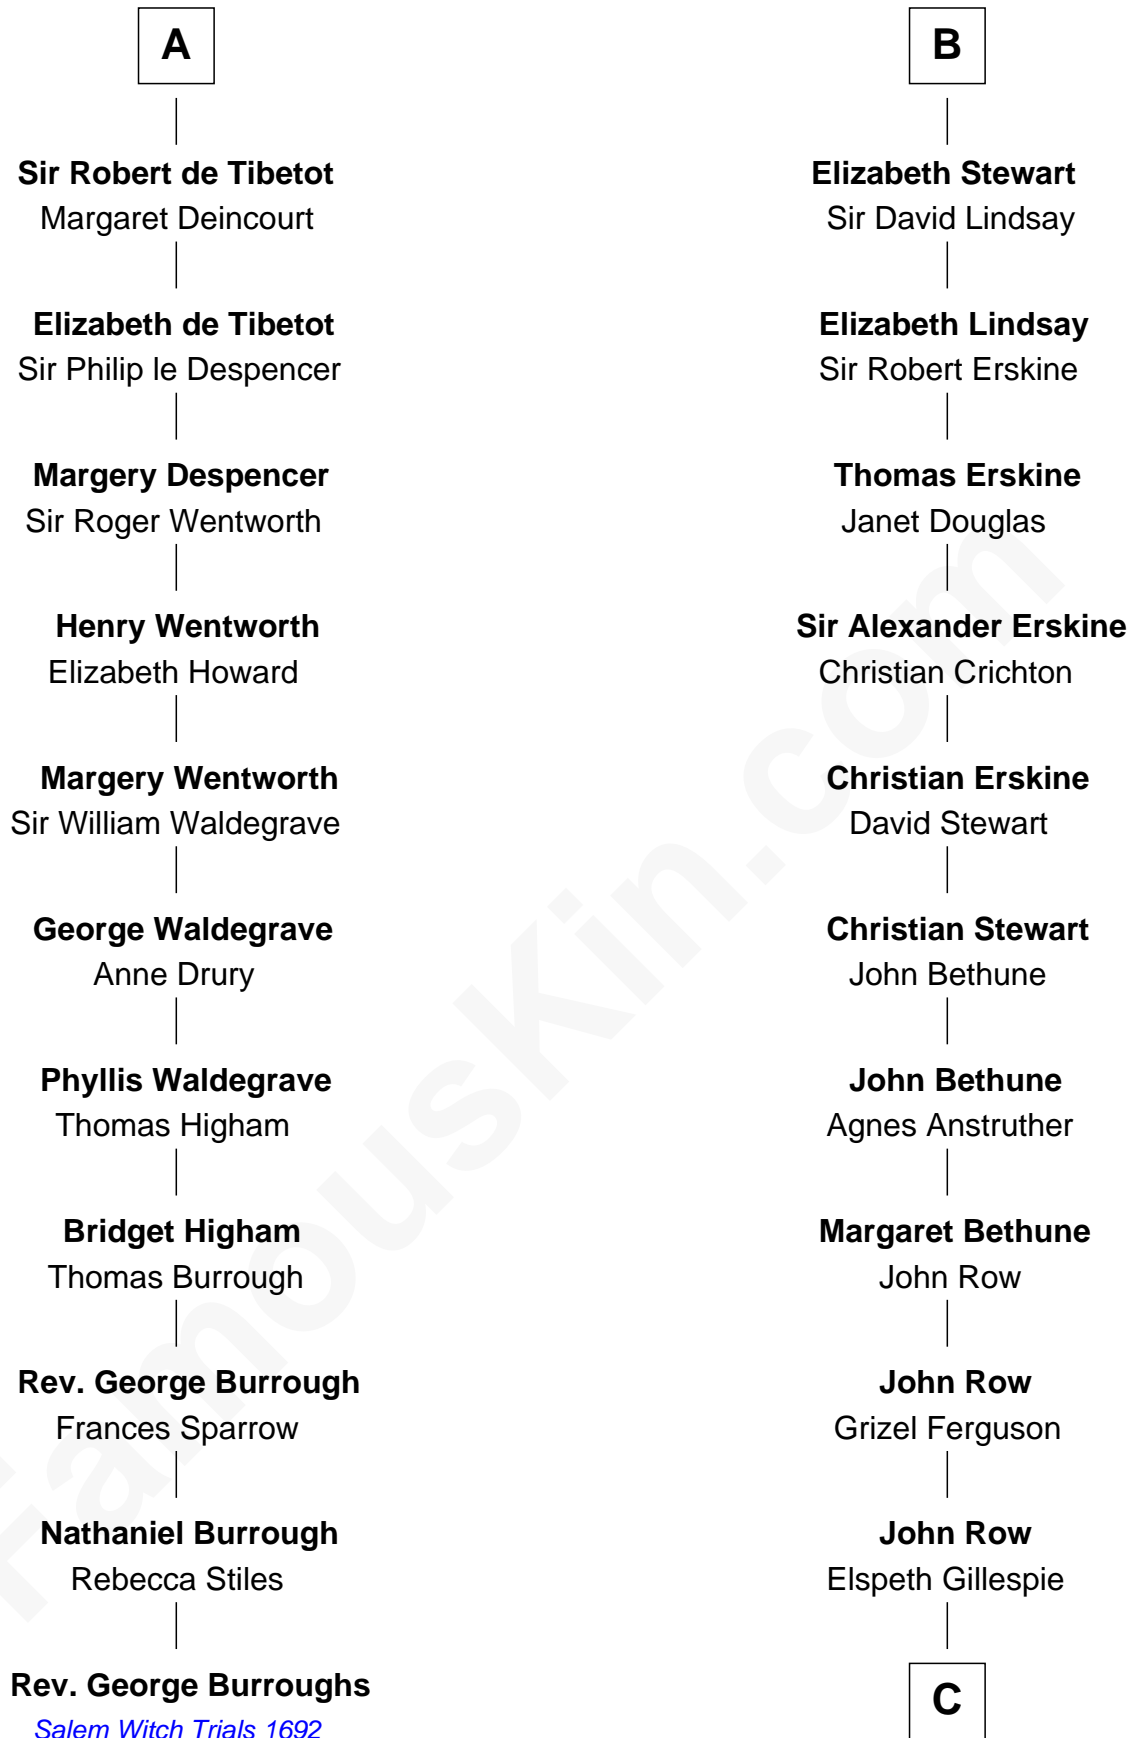

# FamousKin.com Relationship Chart of

**Rev. George Burroughs**  
*Executed for Witchcraft, Salem 1692*

17th cousin 3 times removed of

**General Hugh Mercer**  
*American Revolution*

**C**

|  
**Lilias Row**  
John Mercer

|  
**Thomas Mercer**  
Isabel Smith

|  
**William Mercer**  
Anne Munro

|  
**General Hugh Mercer**  
*American Revolution*

FamousKin.com