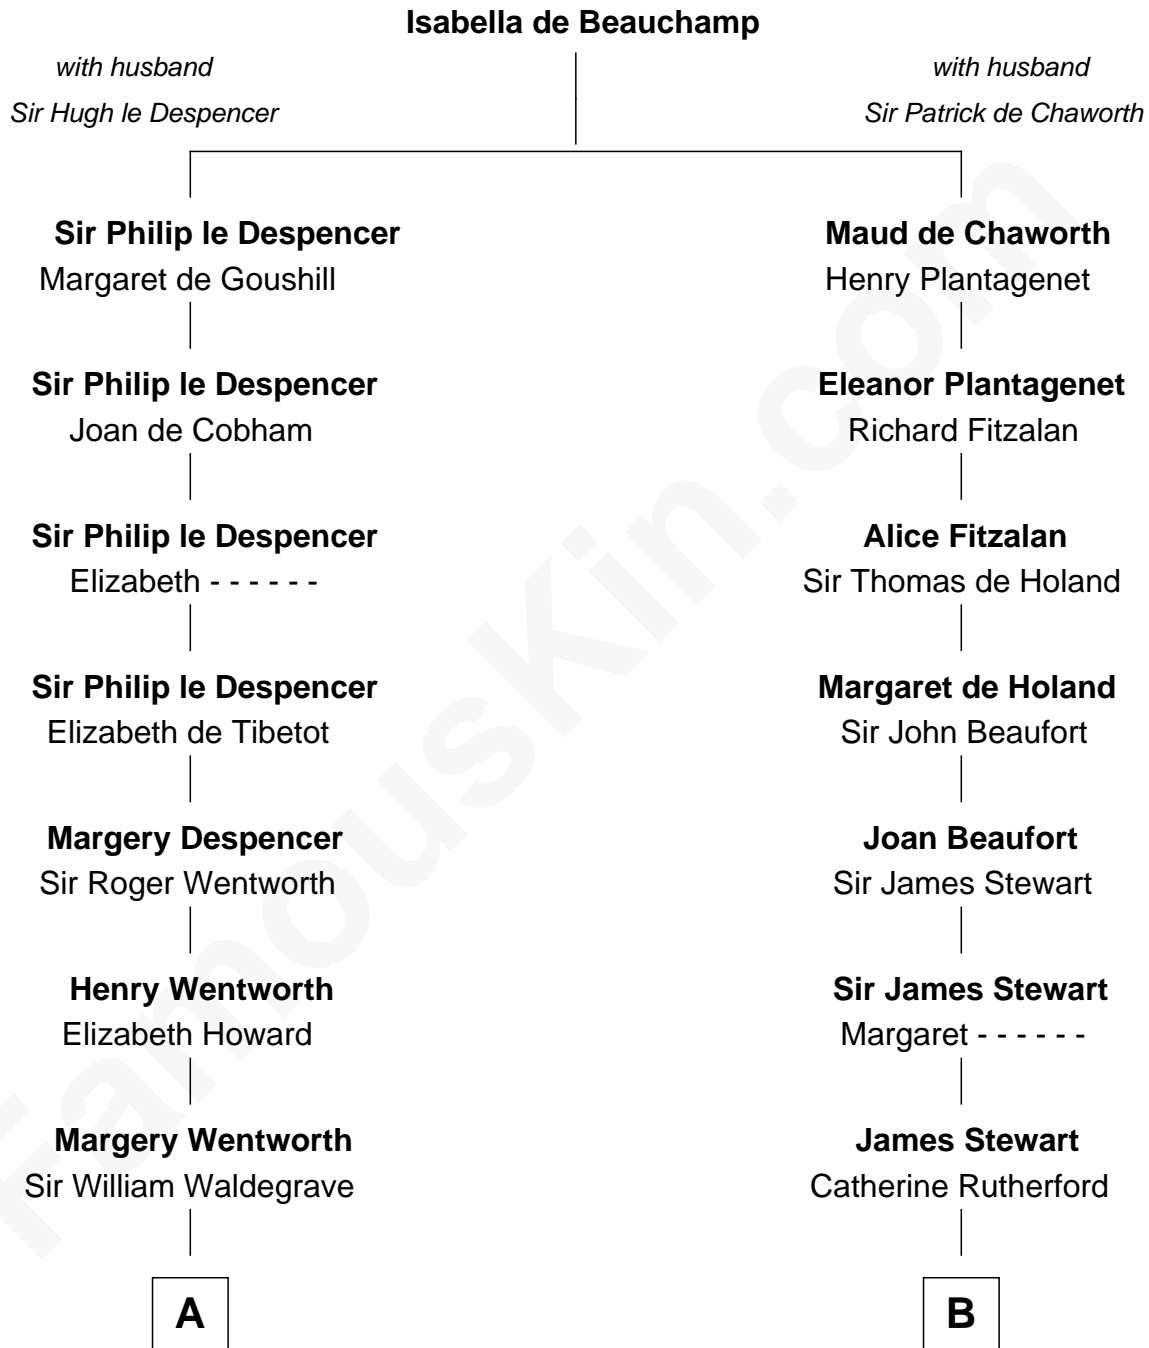

FamousKin.com

Relationship Chart of

Rev. George Burroughs

Executed for Witchcraft, Salem 1692

12th cousin 7 times removed of

Johnny Mercer

Songwriter and Co-Founder of Capitol Records