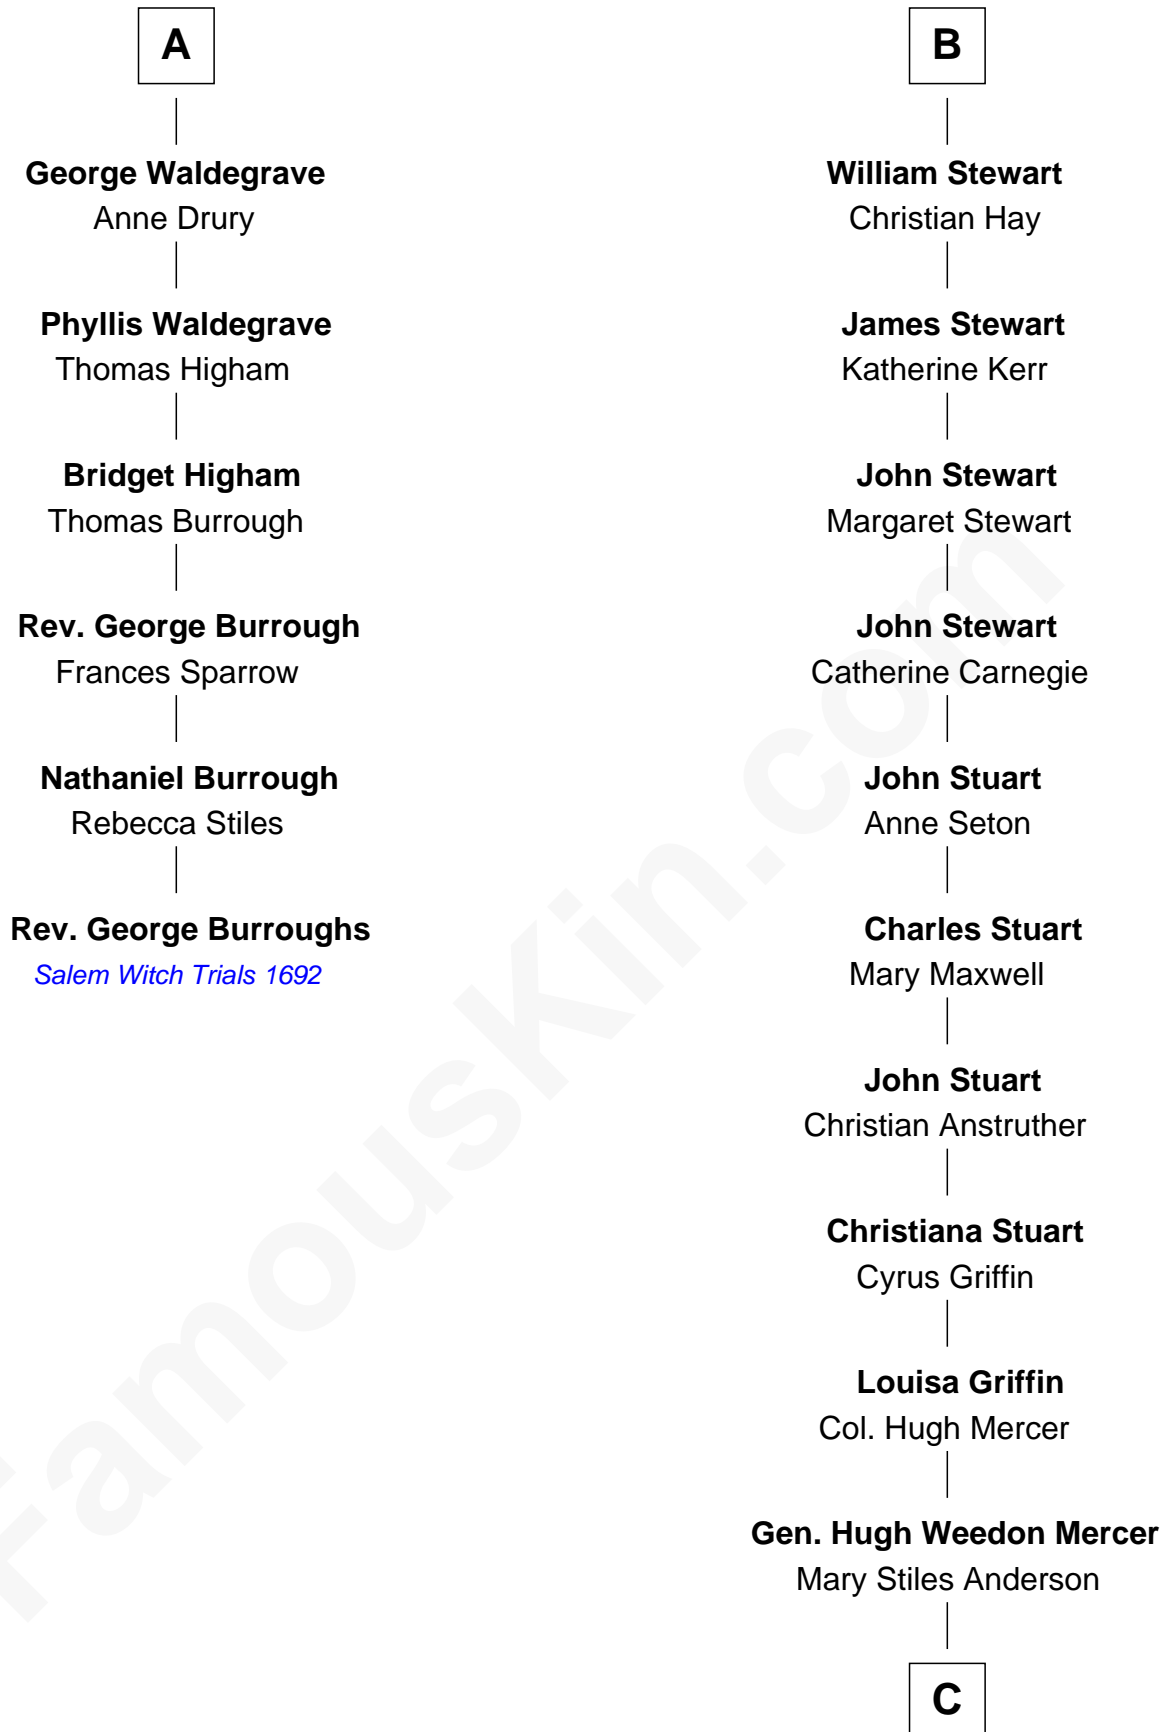

## Relationship Chart of

### Rev. George Burroughs

*Executed for Witchcraft, Salem 1692*

12th cousin 7 times removed of

### Johnny Mercer

*Songwriter and Co-Founder of Capitol Records*

C

**George Anderson Mercer**

Nanny Maury Herndon

**George Anderson Mercer**

Lillian Elizabeth Ciucevich

**Johnny Mercer**