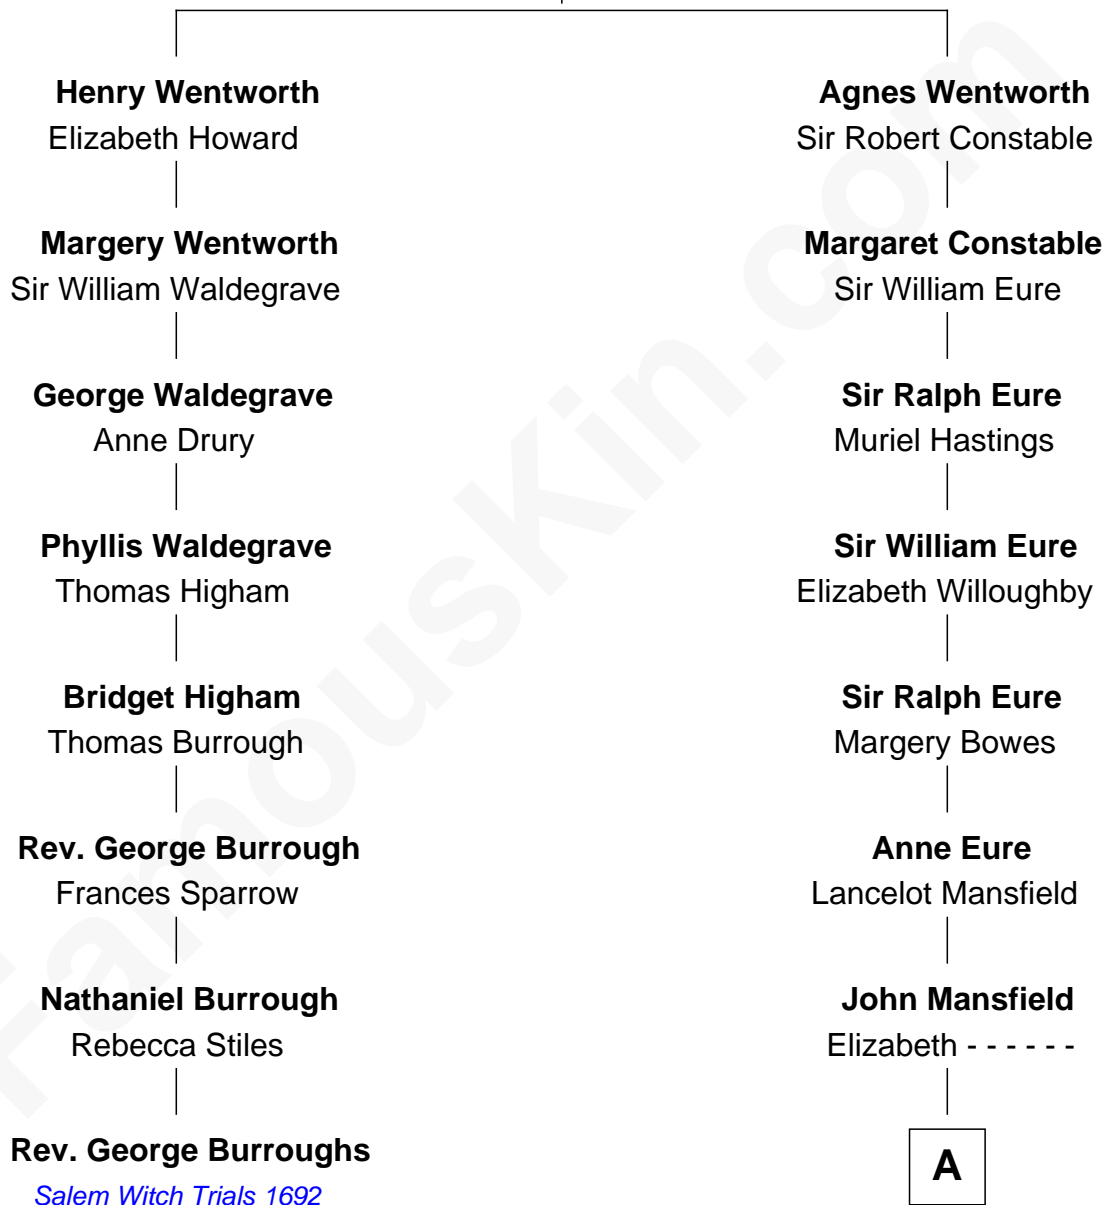

FamousKin.com
Relationship Chart of
Rev. George Burroughs

Executed for Witchcraft, Salem 1692

7th cousin 11 times removed of

Zach Snyder
Filmmaker

Sir Roger Wentworth
 Margery Despencer

A

Elizabeth Mansfield