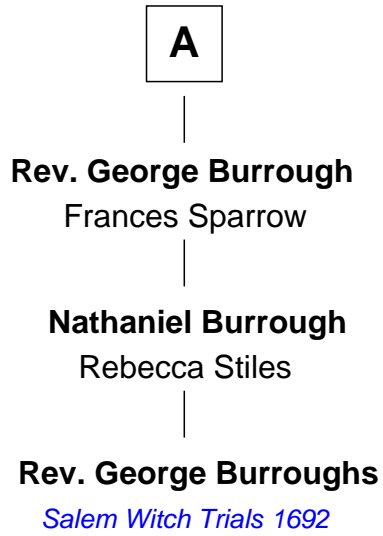

# FamousKin.com Relationship Chart of

**Rev. George Burroughs**  
*Executed for Witchcraft, Salem 1692*

9th cousin 11 times removed of

**Zach Snyder**  
*Filmmaker*

**Sir Michael de la Pole**  
Katherine Wingfield

**Sir Thomas de la Pole**  
Anne Cheney

**Katherine de la Pole**  
Sir Miles Stapleton

**Elizabeth Stapleton**  
Sir William Calthorpe

**Anne Calthorpe**  
Sir Robert Drury

**Anne Drury**  
George Waldegrave

**Phyllis Waldegrave**  
Thomas Higham

**Bridget Higham**  
Thomas Burrough

**A**

**Michael de la Pole**  
Katherine de Stafford

**Isabel de la Pole**  
Thomas Morley

**Anne Morley**  
Sir John Hastings

**Sir Hugh Hastings**  
Anne Gascoigne

**Muriel Hastings**  
Sir Ralph Eure

**Sir William Eure**  
Elizabeth Willoughby

**Sir Ralph Eure**  
Margery Bowes

**B**

**C**

—  
**Jennie Minerva Danforth**

John Batchelder Manley

—  
**Helen Danforth Manley**