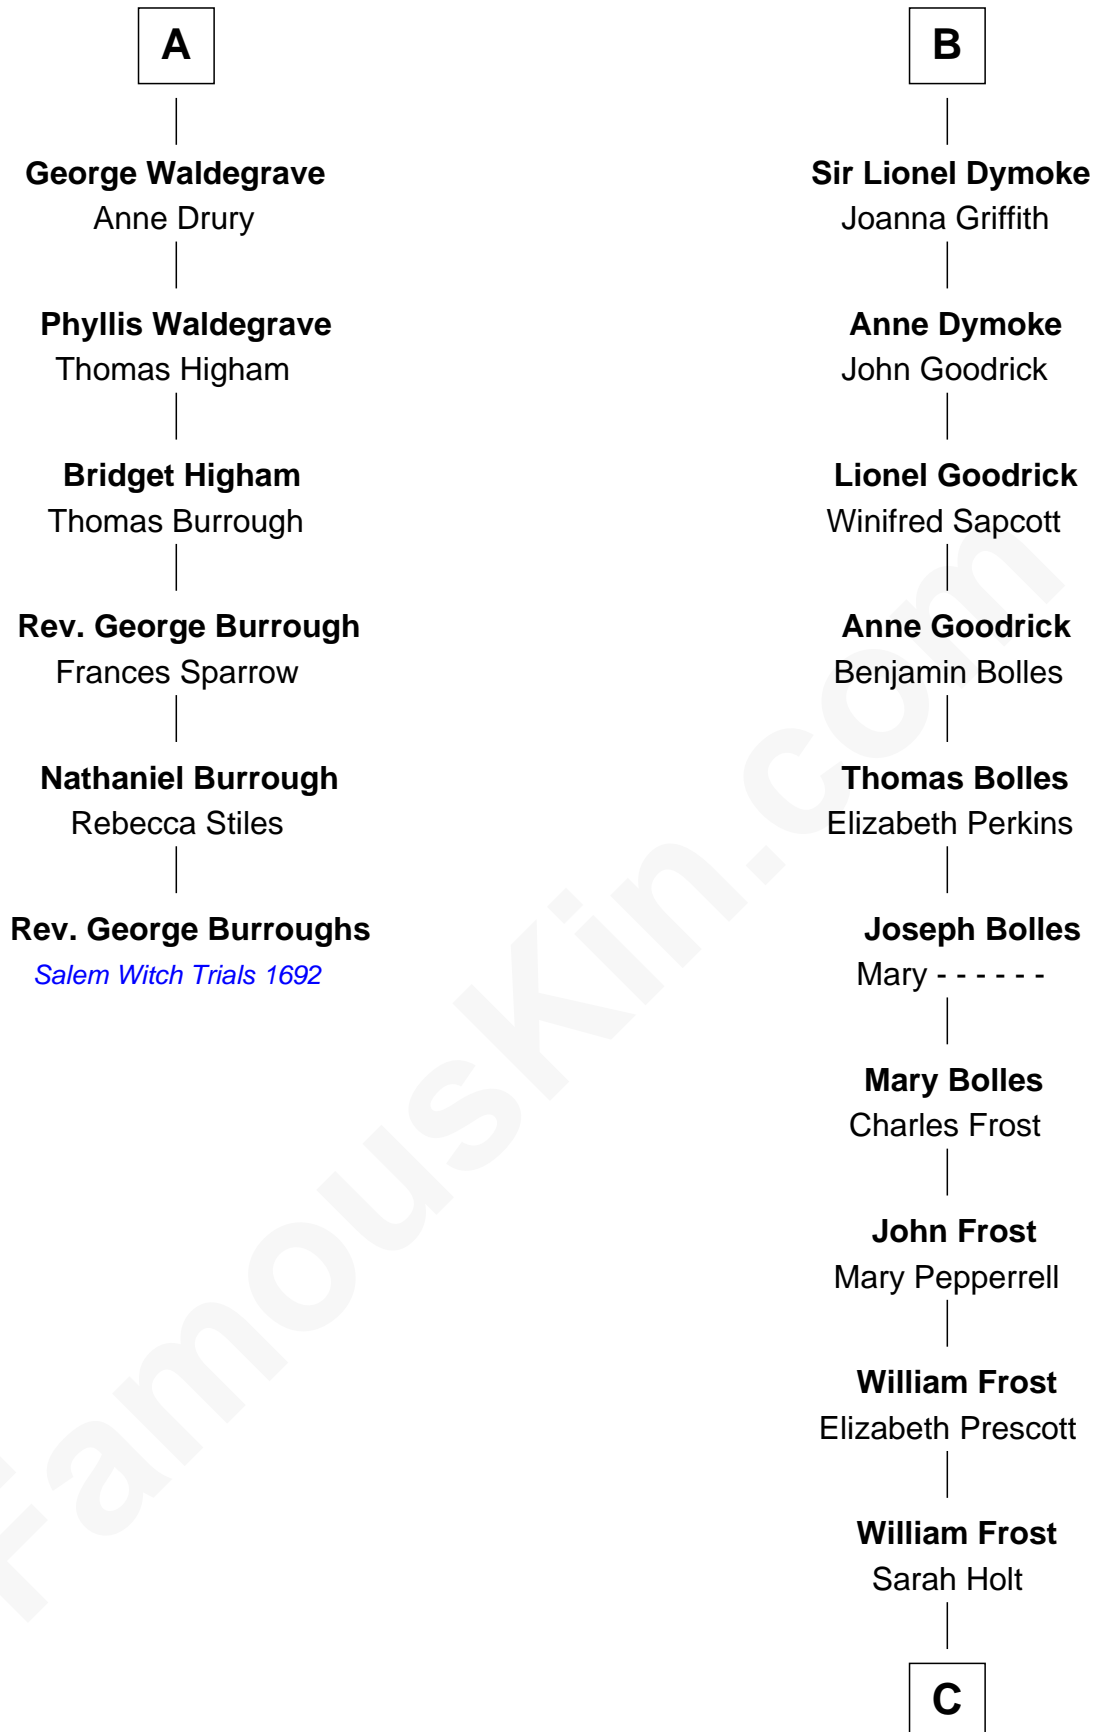

## Relationship Chart of

### Rev. George Burroughs

*Executed for Witchcraft, Salem 1692*

12th cousin 8 times removed of

**Robert Frost**

*Poet and Playwright*

**C**

**Samuel Abbott Frost**

Mary Blunt