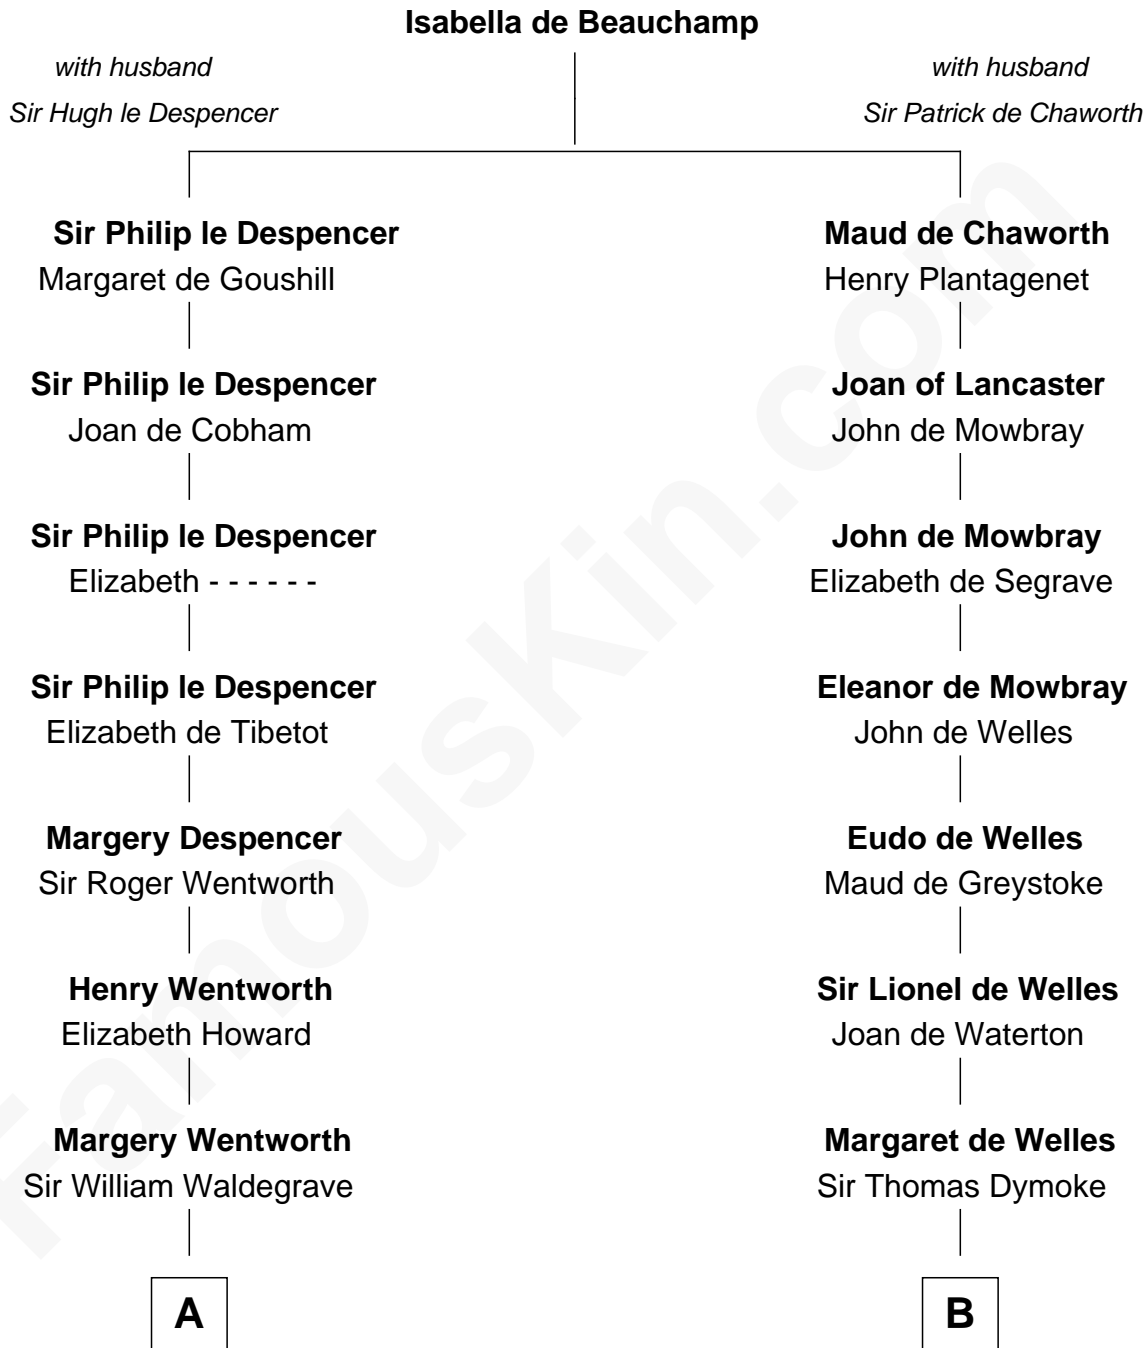

## Relationship Chart of

### Rev. George Burroughs

*Executed for Witchcraft, Salem 1692*

12th cousin 8 times removed of

**Robert Frost**

*Poet and Playwright*

**C**

**Samuel Abbott Frost**

Mary Blunt