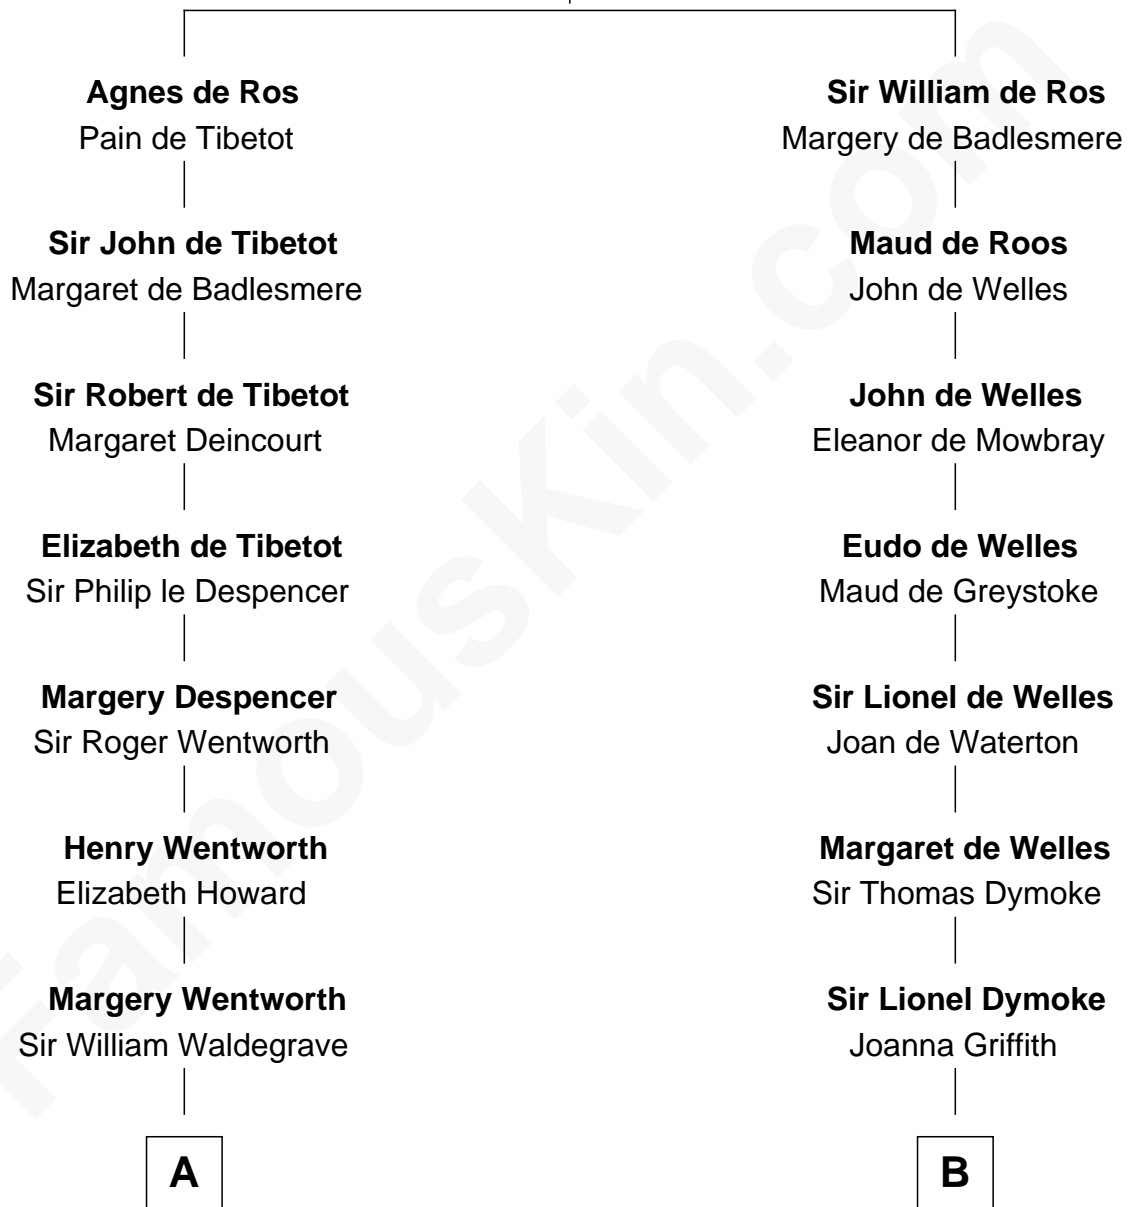

FamousKin.com

Relationship Chart of

Rev. George Burroughs

Executed for Witchcraft, Salem 1692

12th cousin 7 times removed of

Robert Frost

Poet and Playwright

William de Ros
Maude de Vaux