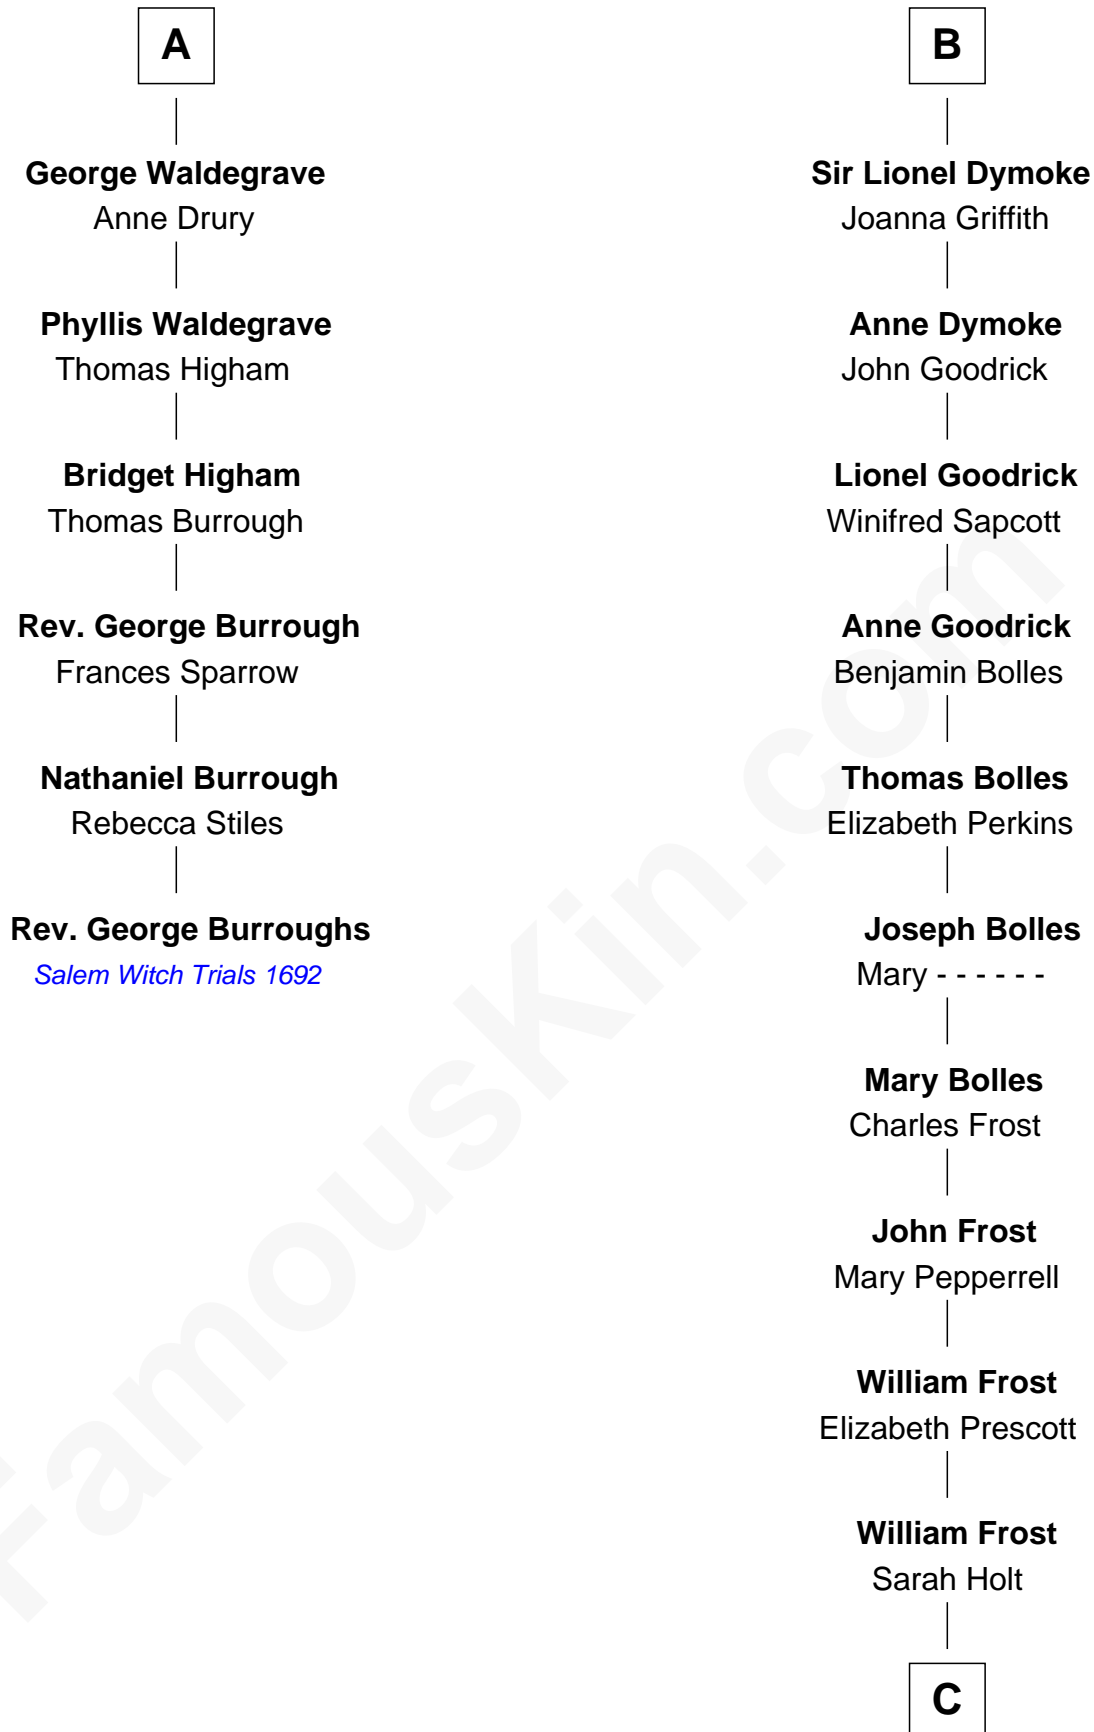

FamousKin.com

Relationship Chart of

Rev. George Burroughs

Executed for Witchcraft, Salem 1692

12th cousin 8 times removed of

Robert Frost

Poet and Playwright

Eudo la Zouche
Milicent de Cantilupe

Sir William la Zouche

Maud Lovel

Milicent la Zouche

Sir William Deincourt

Margaret Deincourt

Sir Robert de Tibetot

Elizabeth de Tibetot

Sir Philip le Despencer

Margery Despencer

Sir Roger Wentworth

Henry Wentworth

Elizabeth Howard

Margery Wentworth

Sir William Waldegrave

A

Eve la Zouche

Eudo de Welles

Sir Lionel de Welles

Joan de Waterton

Margaret de Welles

Sir Thomas Dymoke

B

C

Samuel Abbott Frost