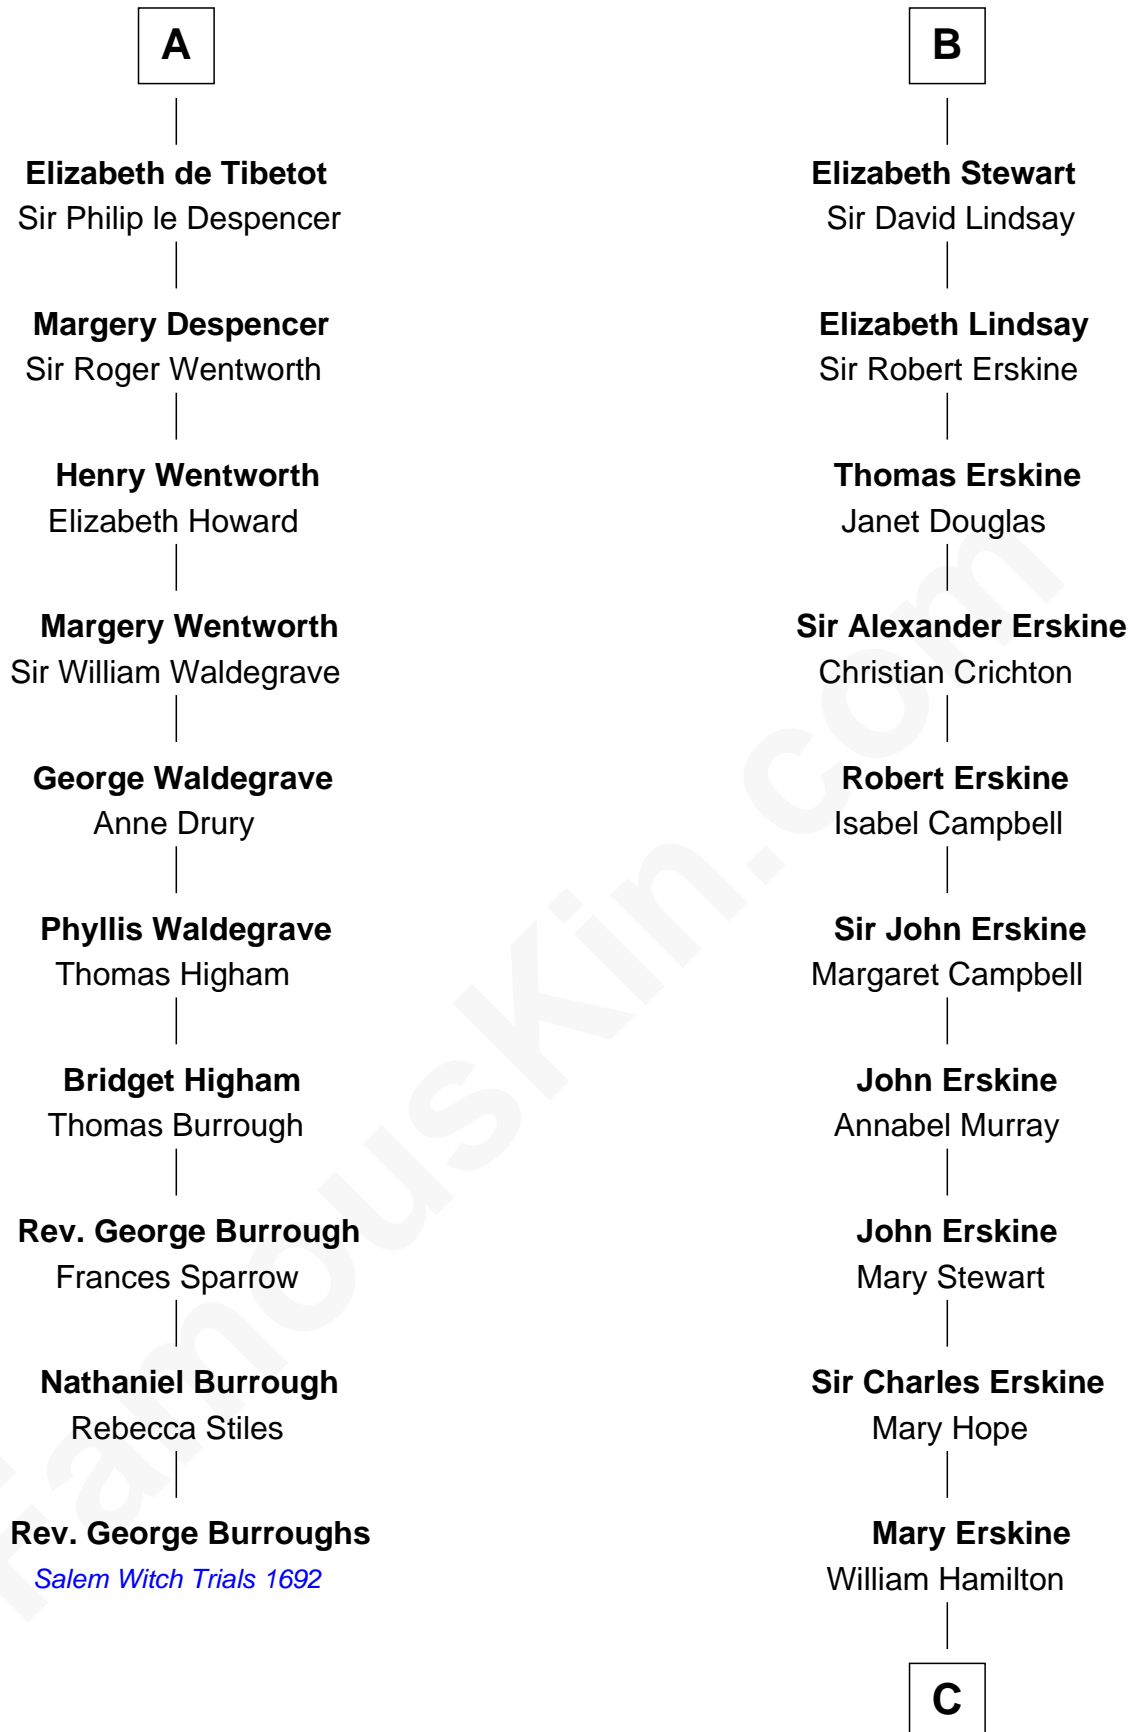

FamousKin.com
Relationship Chart of
Rev. George Burroughs

Executed for Witchcraft, Salem 1692

16th cousin 2 times removed of

Major John Pitcairn

British Commander at Battle of Lexington

C

—
Katherine Hamilton