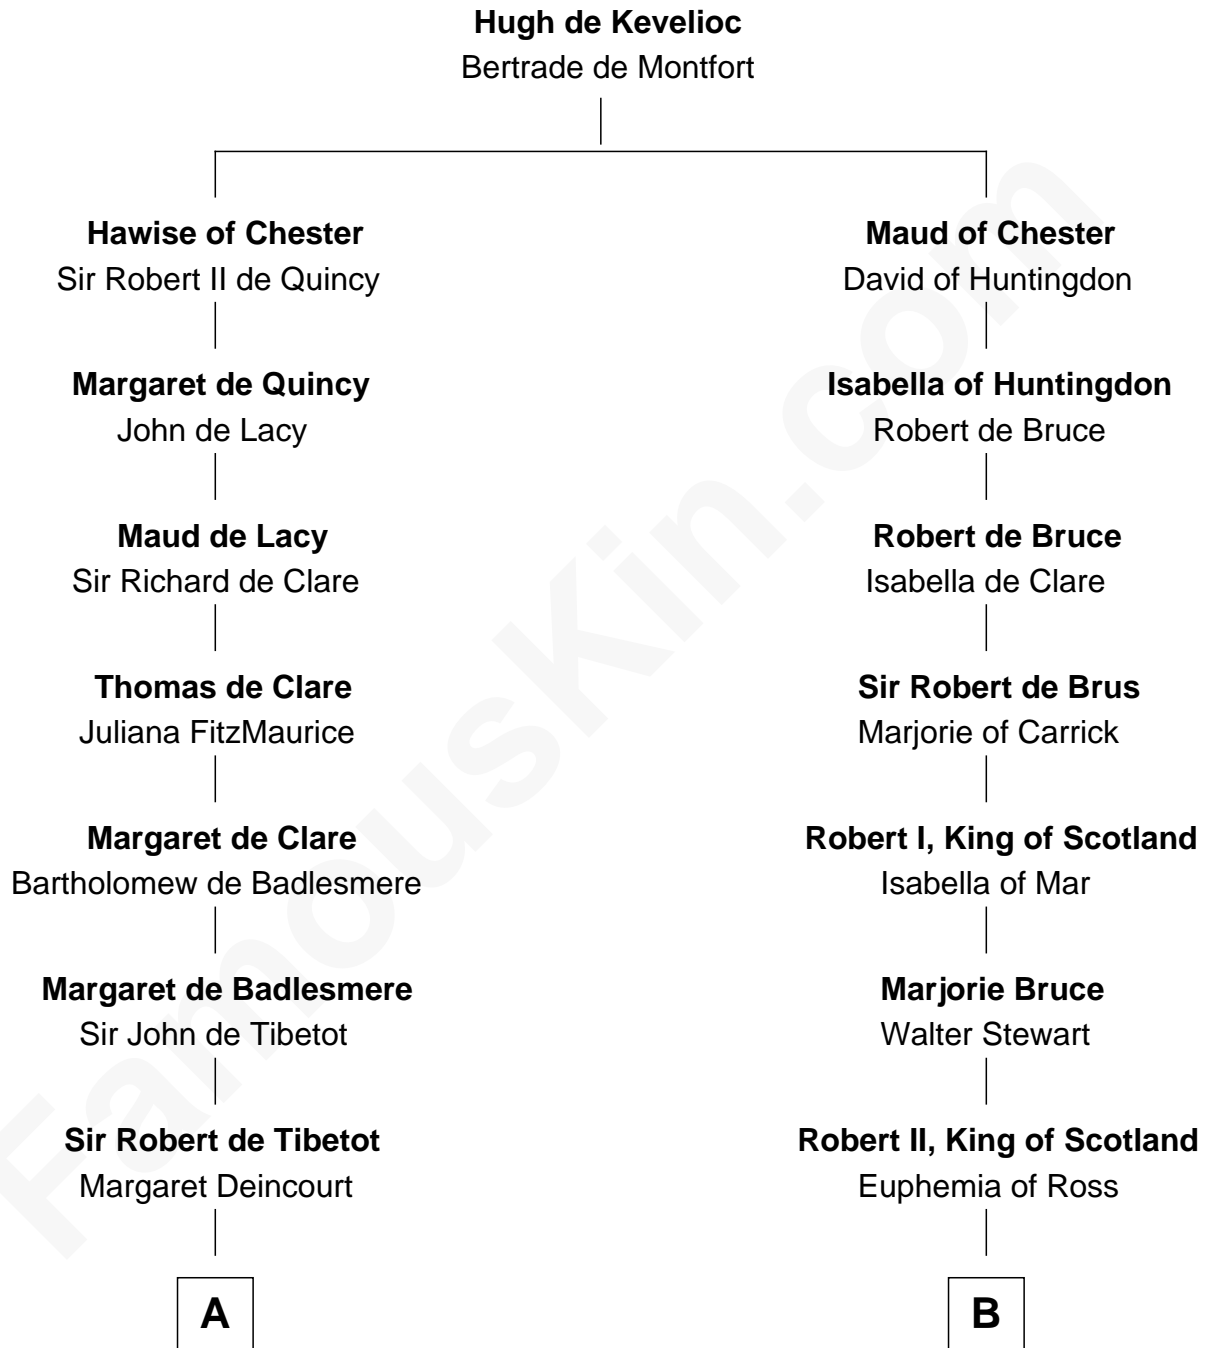

FamousKin.com
Relationship Chart of
Rev. George Burroughs

Executed for Witchcraft, Salem 1692

16th cousin 2 times removed of

Major John Pitcairn

British Commander at Battle of Lexington

C

—
Katherine Hamilton

Rev. David Pitcairn

—
Major John Pitcairn

British Commander at Lexington

FamousKin.com