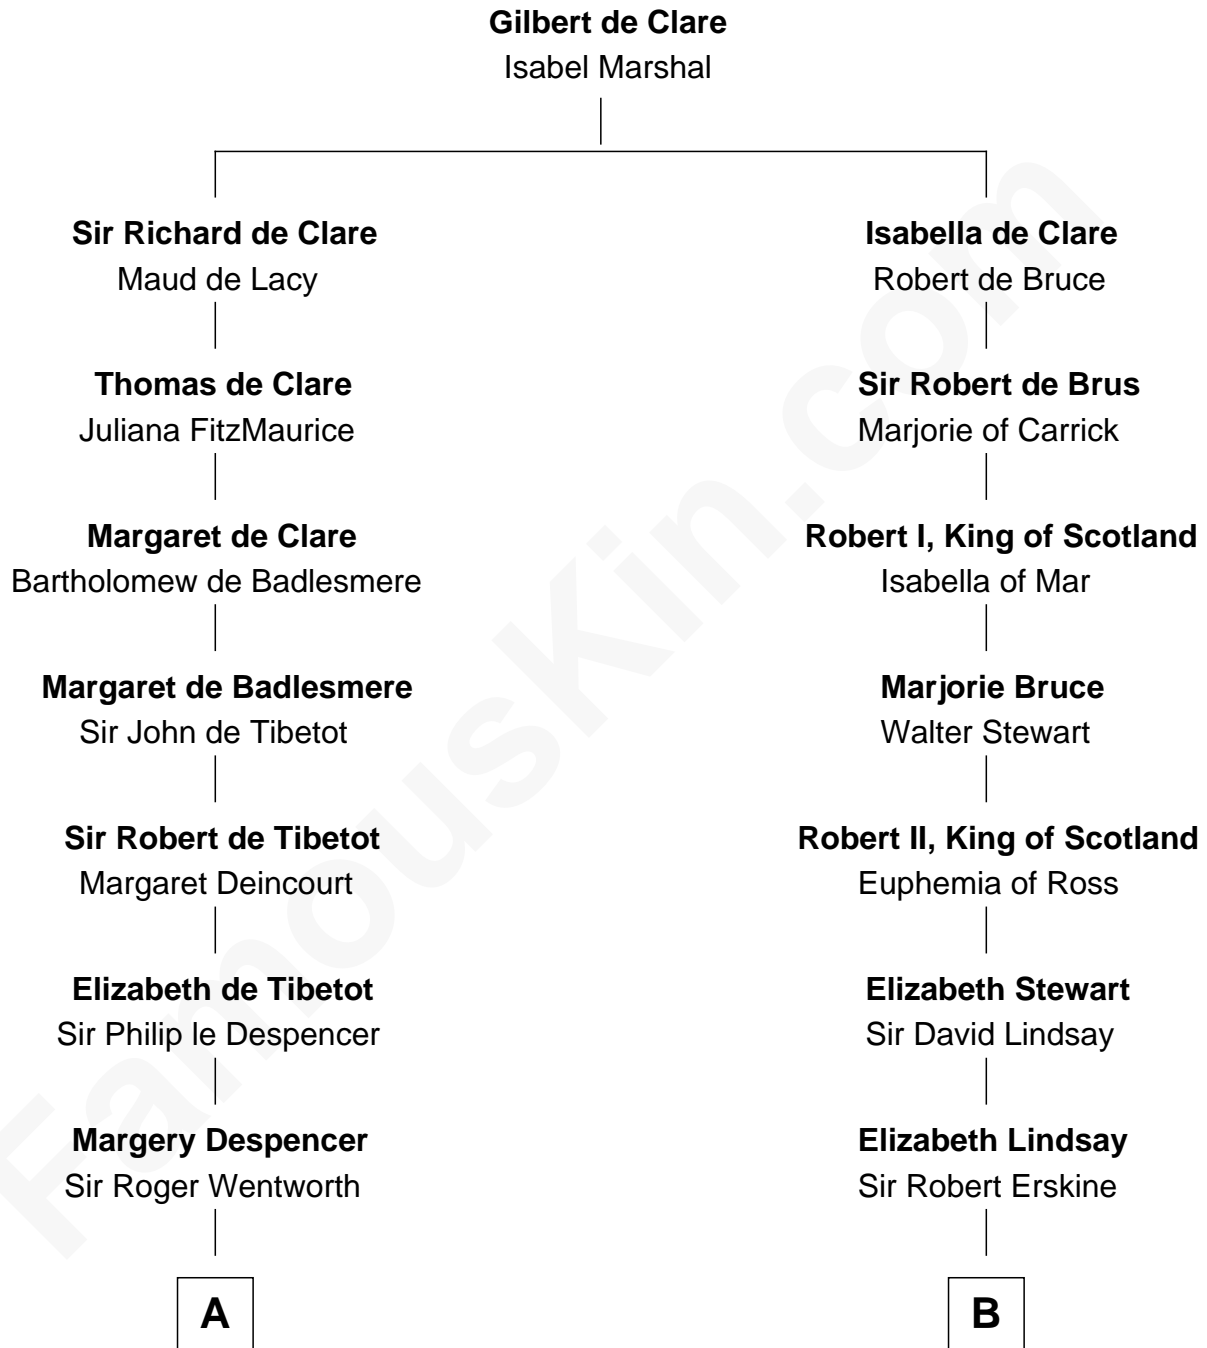

## Relationship Chart of

### Rev. George Burroughs

*Executed for Witchcraft, Salem 1692*

14th cousin 2 times removed of

### Major John Pitcairn

*British Commander at Battle of Lexington*

**A**

**Henry Wentworth**  
Elizabeth Howard

**Margery Wentworth**  
Sir William Waldegrave

**George Waldegrave**  
Anne Drury

**Phyllis Waldegrave**  
Thomas Higham