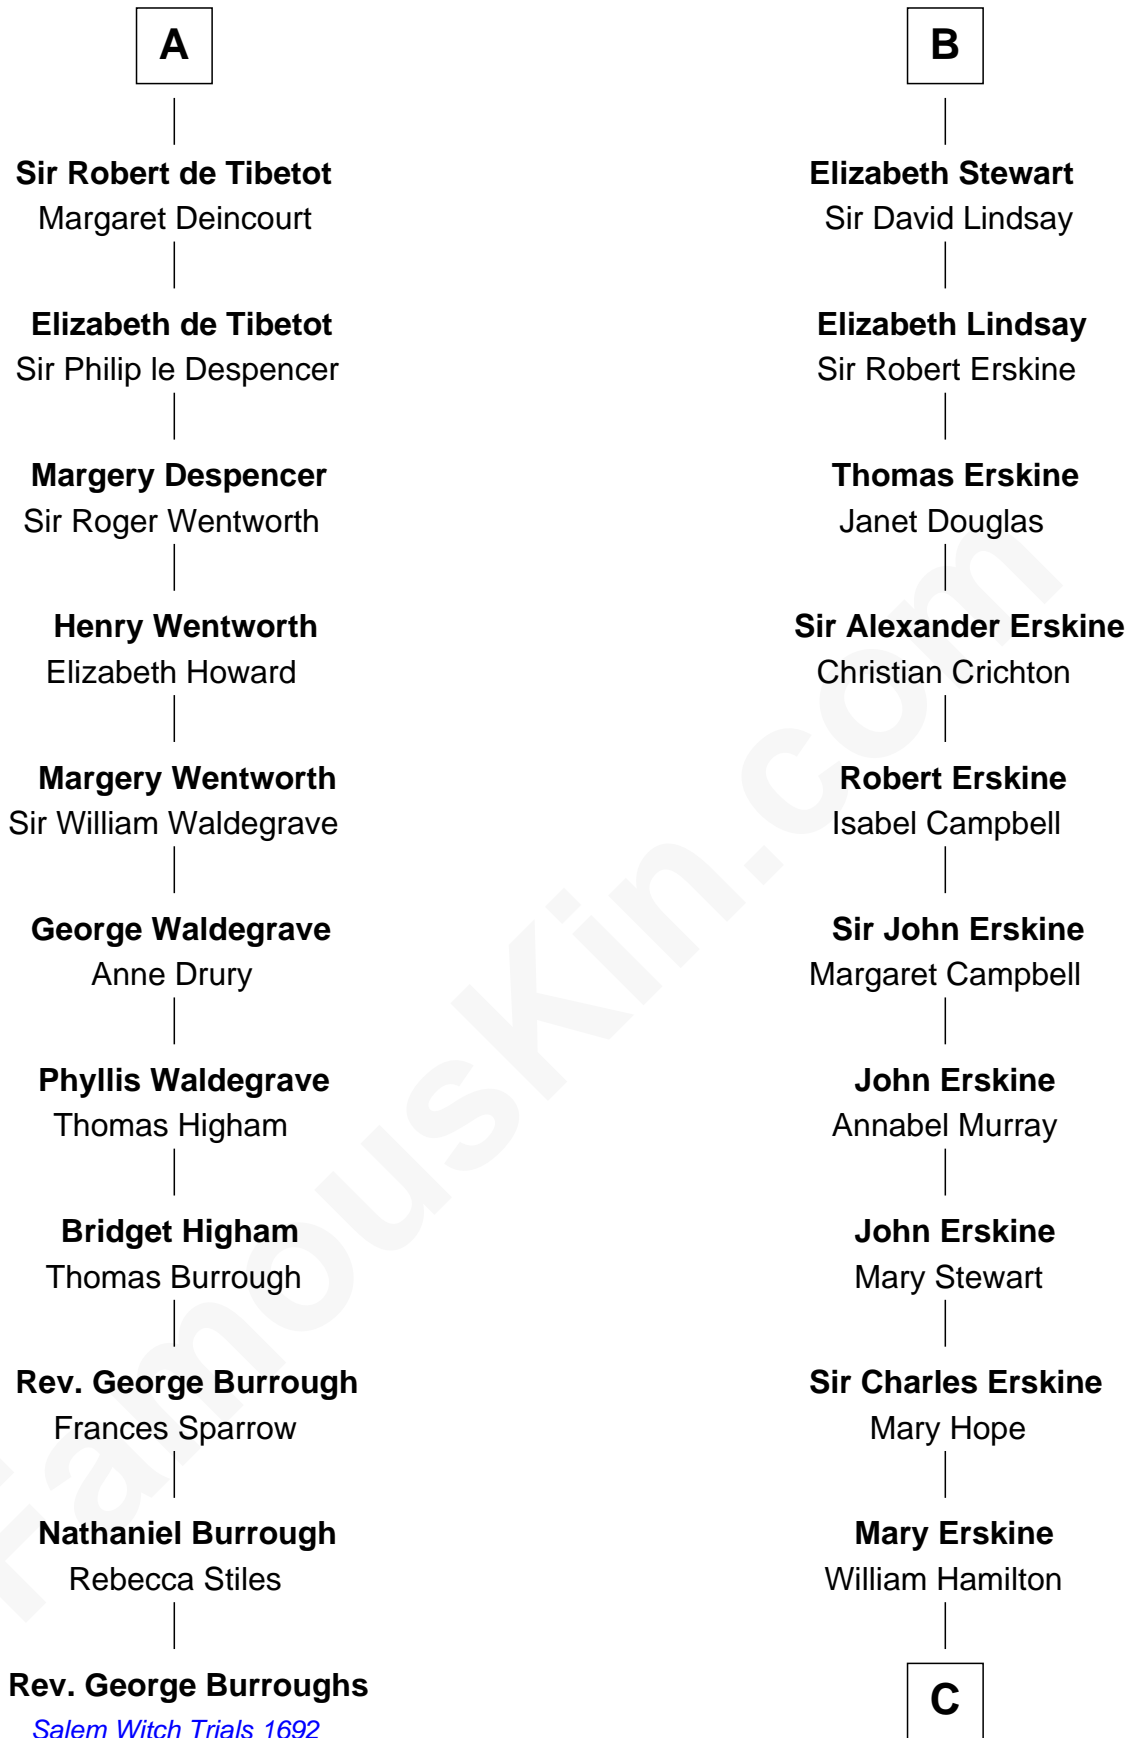

FamousKin.com

Relationship Chart of

Rev. George Burroughs

Executed for Witchcraft, Salem 1692

17th cousin 1 time removed of

Major John Pitcairn

British Commander at Battle of Lexington

C

—
Katherine Hamilton

Rev. David Pitcairn

—
Major John Pitcairn

British Commander at Lexington

FamousKin.com