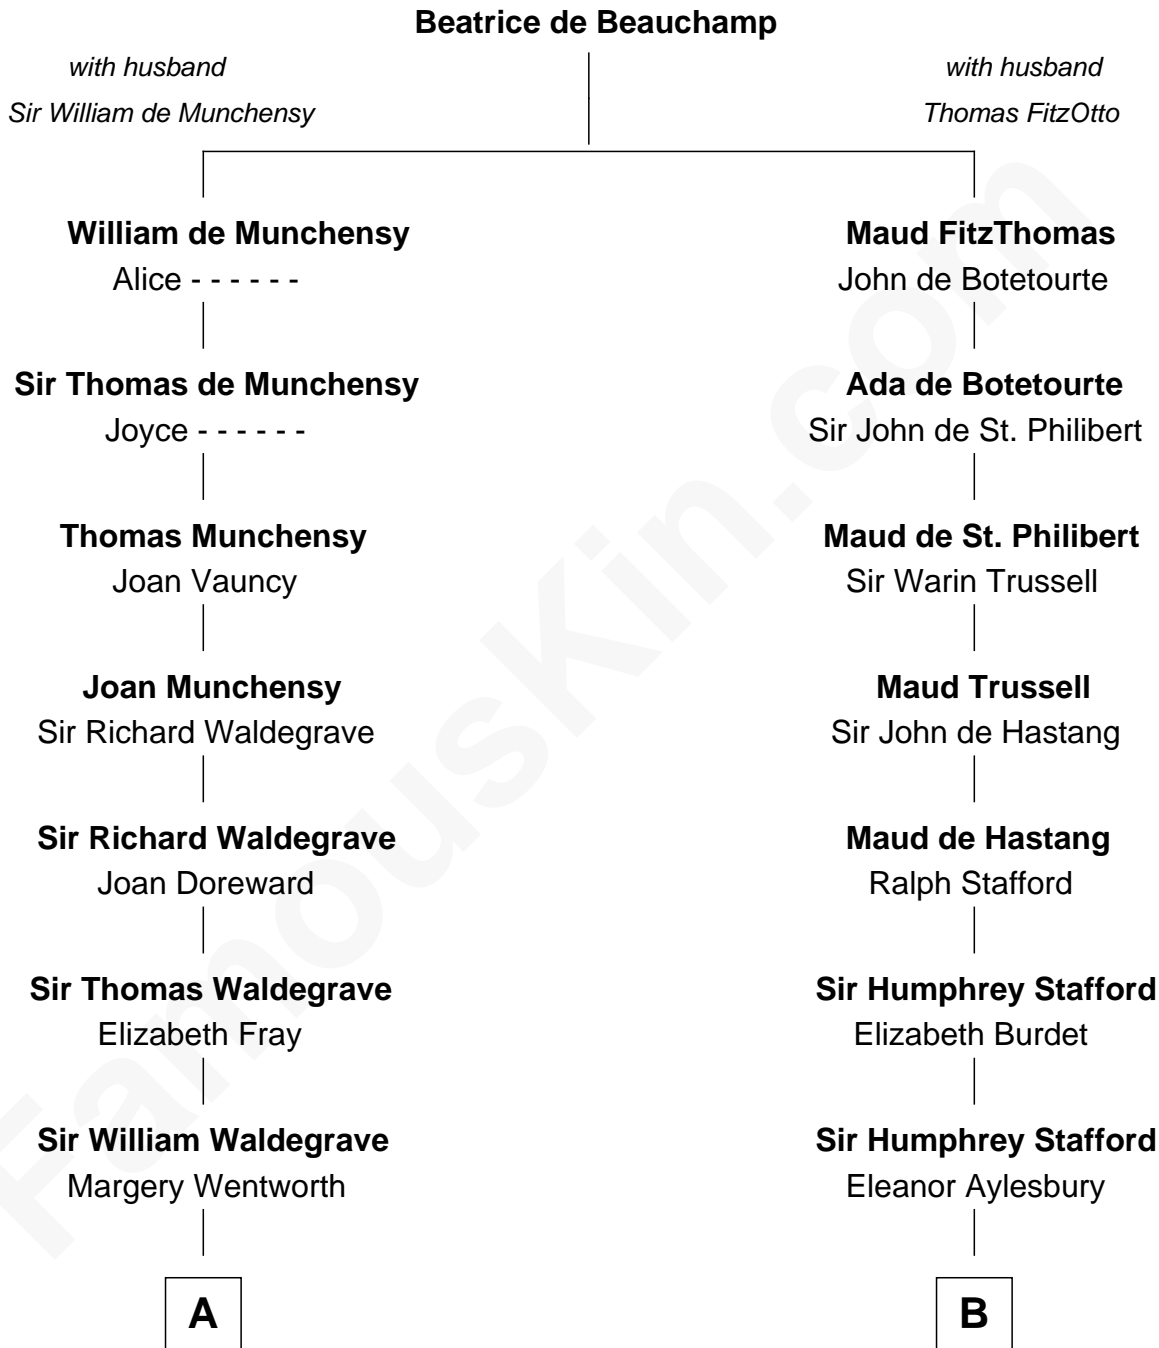

FamousKin.com Relationship Chart of

Rev. George Burroughs
Executed for Witchcraft, Salem 1692

12th cousin 9 times removed of

Marilyn Monroe
Actress, Model, and Singer

C

Samuel Elam Almy

Susan Bateman

Susan Bateman Almy

Charles Adams Gifford

Frederick Almy Gifford

Elizabeth Easton Tennant

Charles Stanley Gifford

Gladys Pearl Monroe

Marilyn Monroe

Actress, Model, and Singer

FamousKin.com