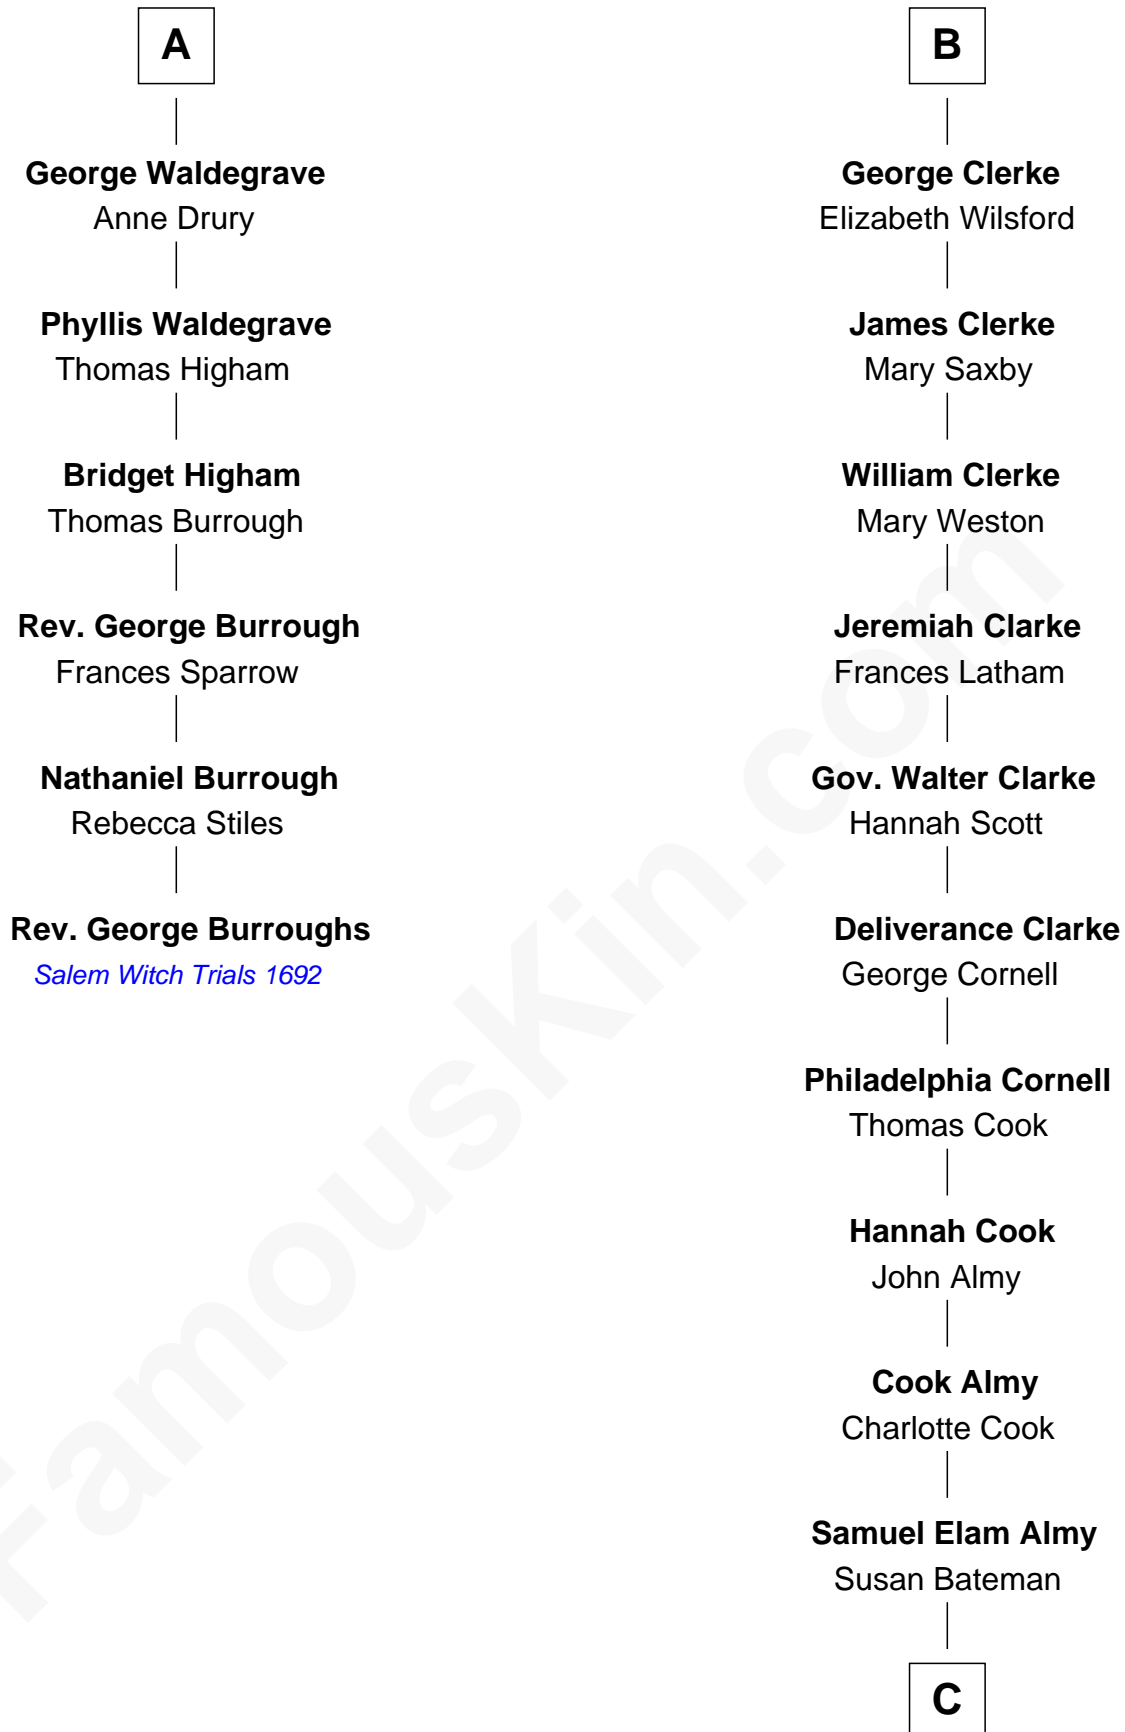

FamousKin.com
Relationship Chart of
Rev. George Burroughs

Executed for Witchcraft, Salem 1692

12th cousin 8 times removed of

Marilyn Monroe

Actress, Model, and Singer

William de Ros
 Maude de Vaux

C

—
Susan Bateman Almy

Charles Adams Gifford

—
Frederick Almy Gifford

Elizabeth Easton Tennant

—
Charles Stanley Gifford

Gladys Pearl Monroe

—
Marilyn Monroe

Actress, Model, and Singer