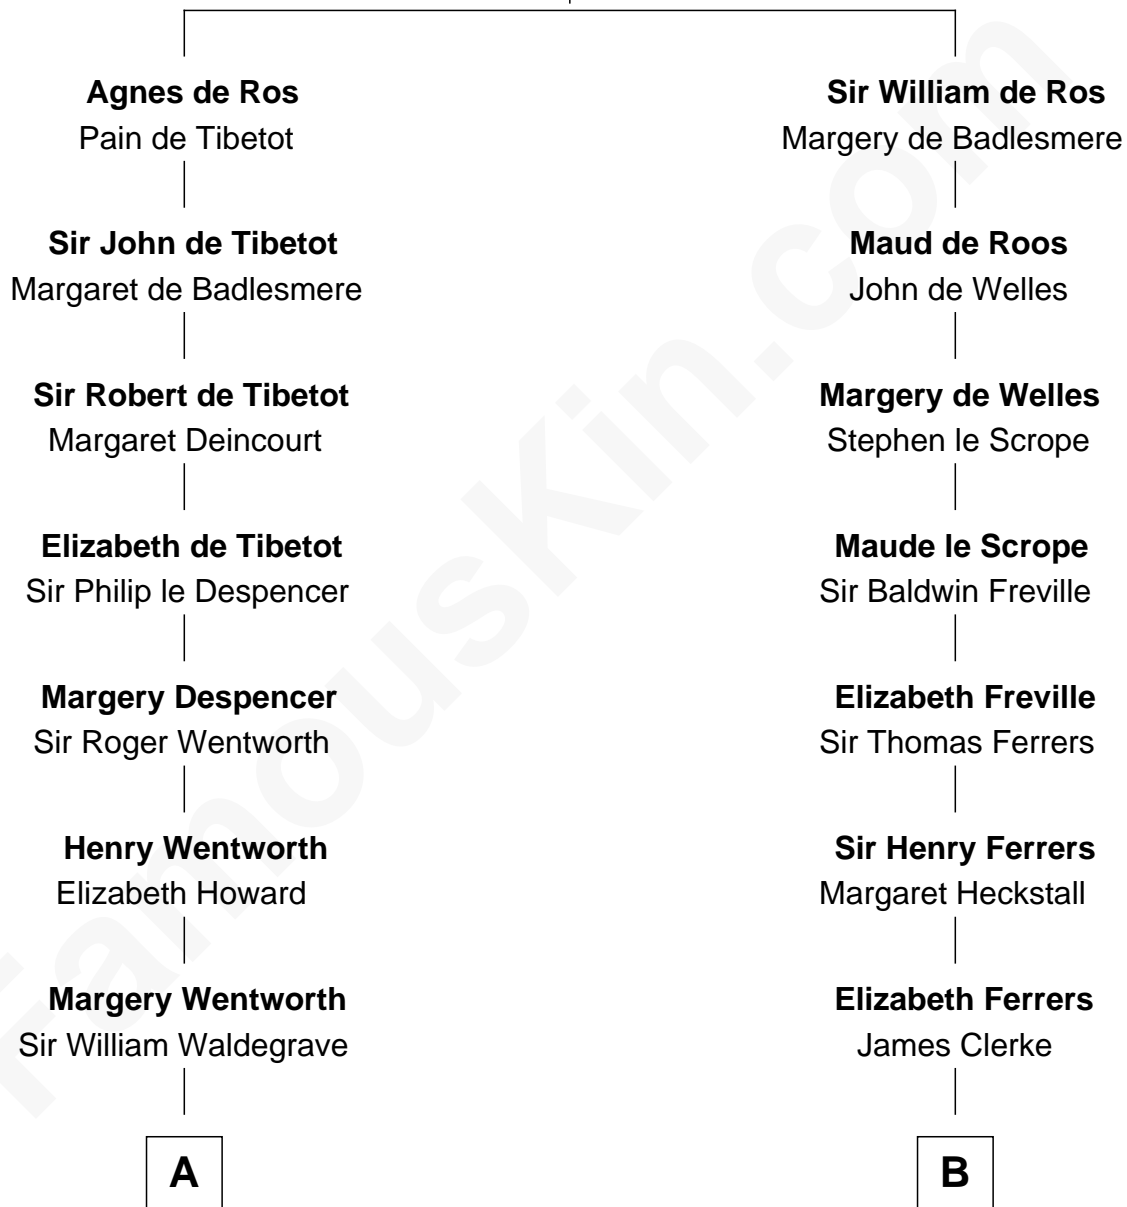

FamousKin.com
Relationship Chart of
Rev. George Burroughs

Executed for Witchcraft, Salem 1692

12th cousin 8 times removed of

Marilyn Monroe

Actress, Model, and Singer

William de Ros
 Maude de Vaux

C

—
Susan Bateman Almy

Charles Adams Gifford

—
Frederick Almy Gifford

Elizabeth Easton Tennant

—
Charles Stanley Gifford

Gladys Pearl Monroe

—
Marilyn Monroe

Actress, Model, and Singer