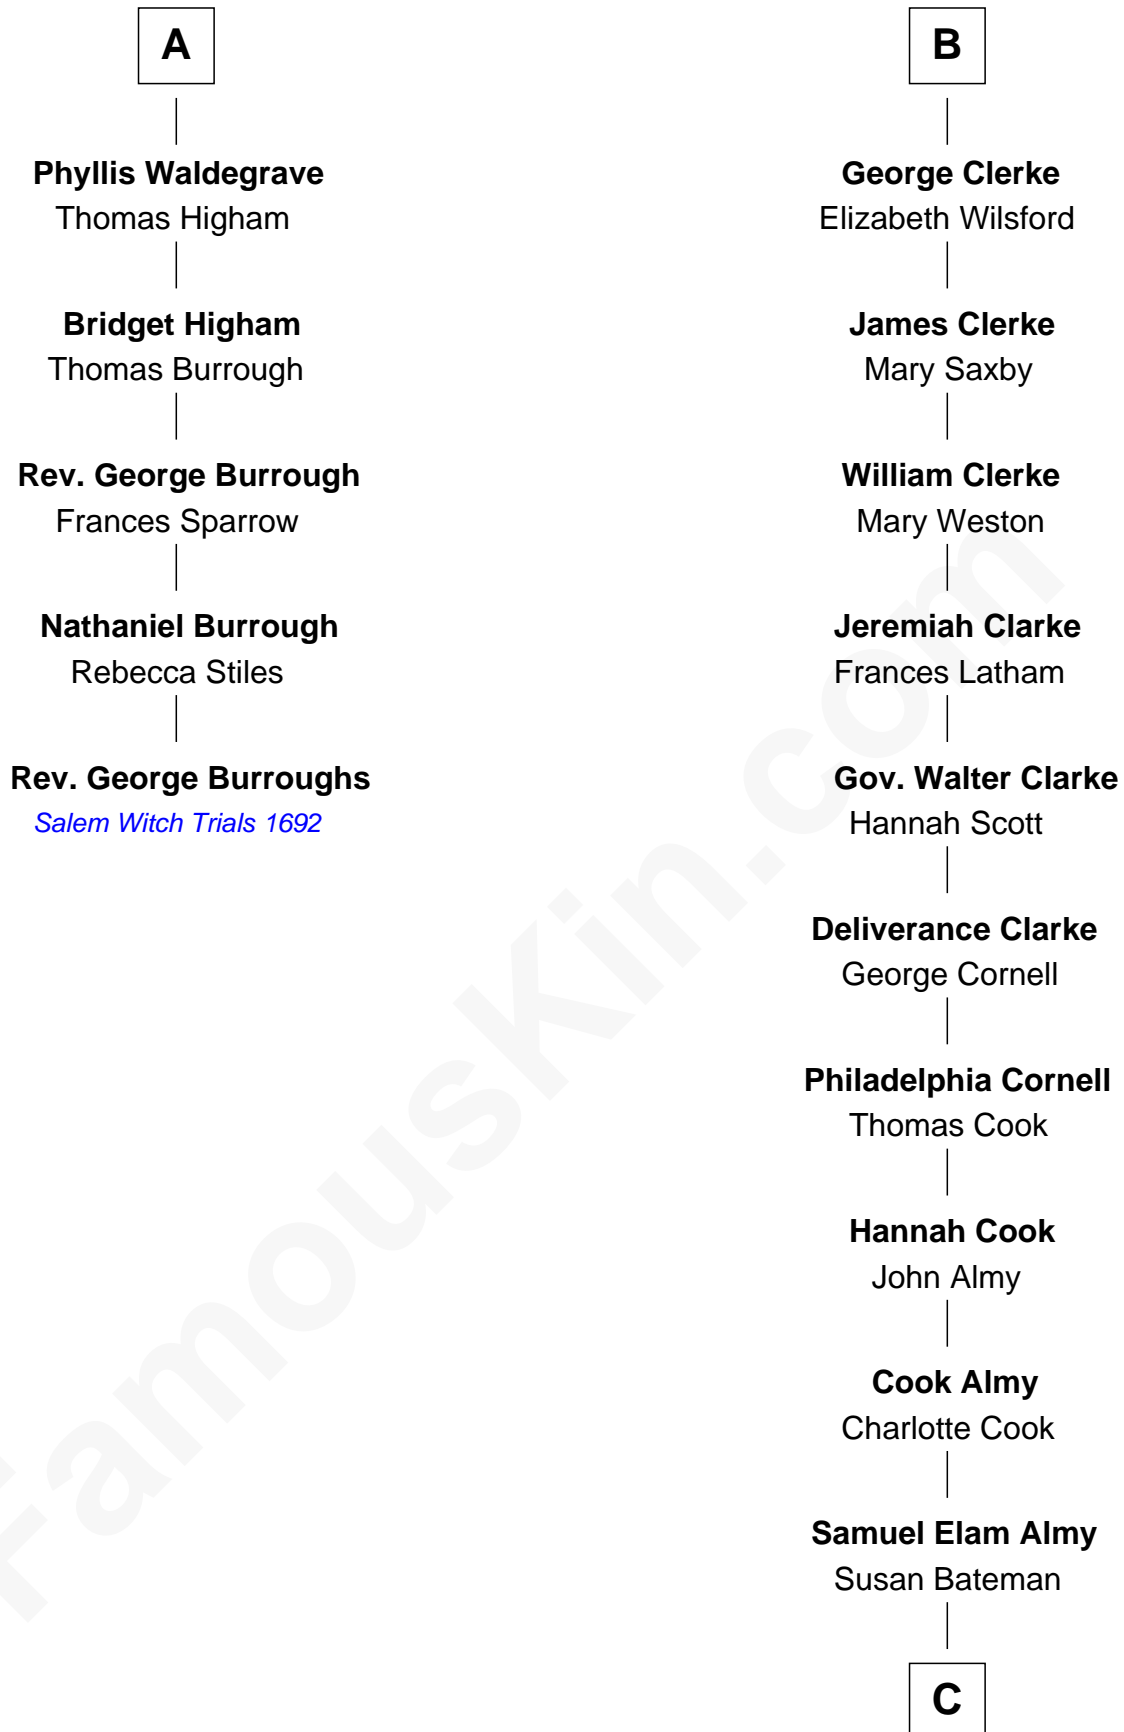

FamousKin.com

Relationship Chart of

Rev. George Burroughs

Executed for Witchcraft, Salem 1692

11th cousin 9 times removed of

Marilyn Monroe

Actress, Model, and Singer

Elizabeth de Clare

Sir Miles Stapleton

Katherine de la Pole

Elizabeth Stapleton

Sir William Calthorpe

Anne Calthorpe

Sir Robert Drury

Anne Drury

George Waldegrave

Philippa Clifford

Sir Thomas Ferrers

Elizabeth Freville

Sir Henry Ferrers

Margaret Heckstall

Elizabeth Ferrers

James Clerke

B

C

—
Susan Bateman Almy

Charles Adams Gifford

—
Frederick Almy Gifford

Elizabeth Easton Tennant

—
Charles Stanley Gifford

Gladys Pearl Monroe

—
Marilyn Monroe