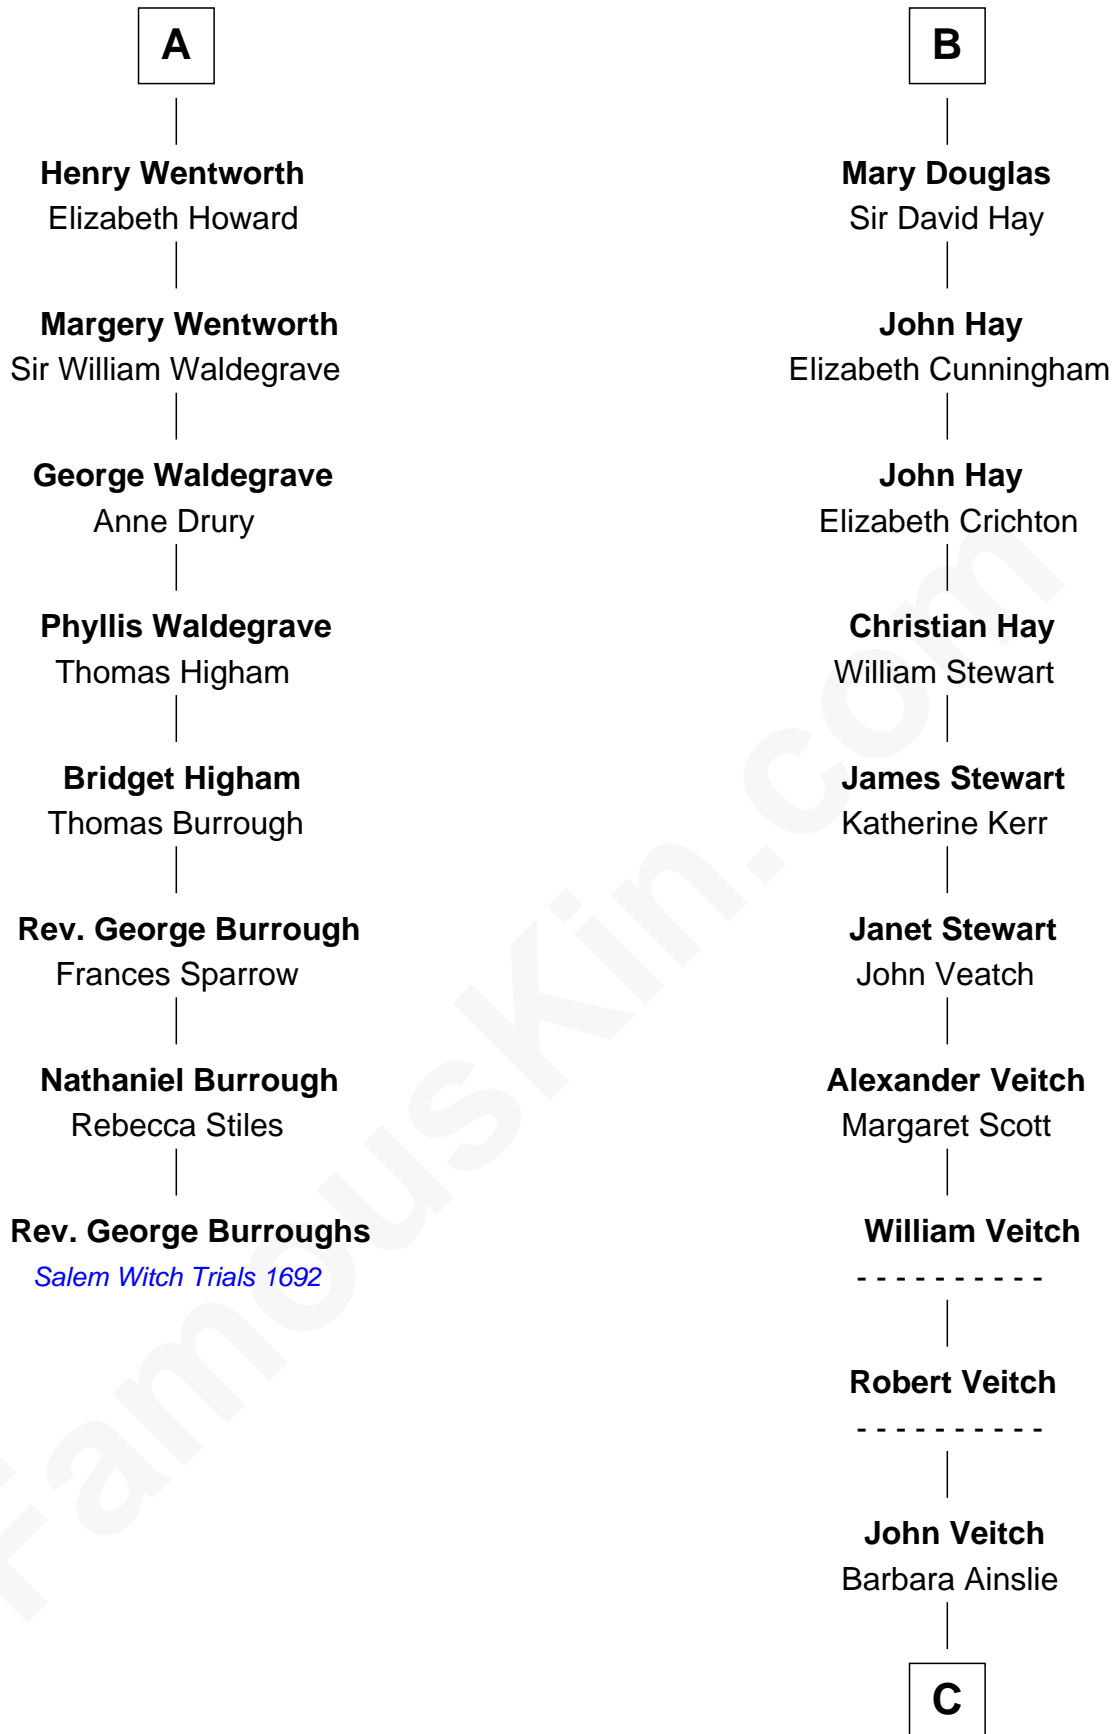

FamousKin.com

Relationship Chart of

Rev. George Burroughs

Executed for Witchcraft, Salem 1692

14th cousin 6 times removed of

Noel Coward

Playwright, Actor, and Songwriter

C

Henry Veitch

Margaret Harrison

Henry Gordon Veitch

Mary Kathleen Synch

Violet Agnes Veitch

Arthur Sabin Coward

Noel Coward

Playwright, Actor, and Songwriter