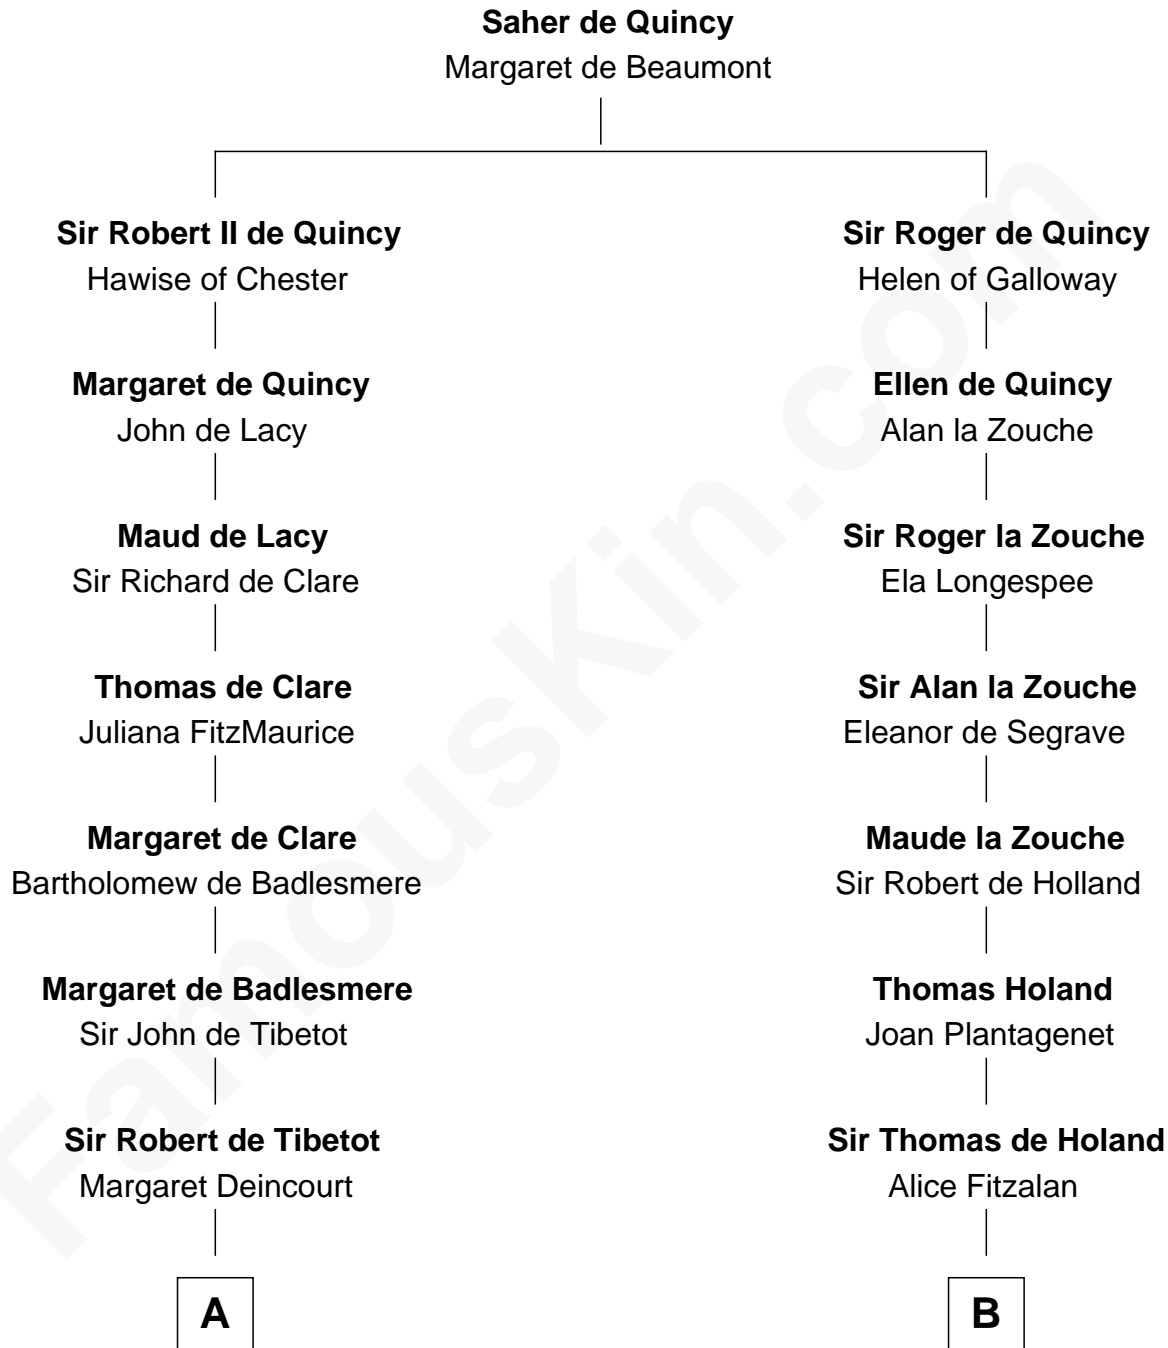

FamousKin.com

Relationship Chart of

Rev. George Burroughs

Executed for Witchcraft, Salem 1692

16th cousin 5 times removed of

Noel Coward

Playwright, Actor, and Songwriter

C

John Veitch

Barbara Ainslie

Henry Veitch

Margaret Harrison

Henry Gordon Veitch

Mary Kathleen Synch

Violet Agnes Veitch

Arthur Sabin Coward