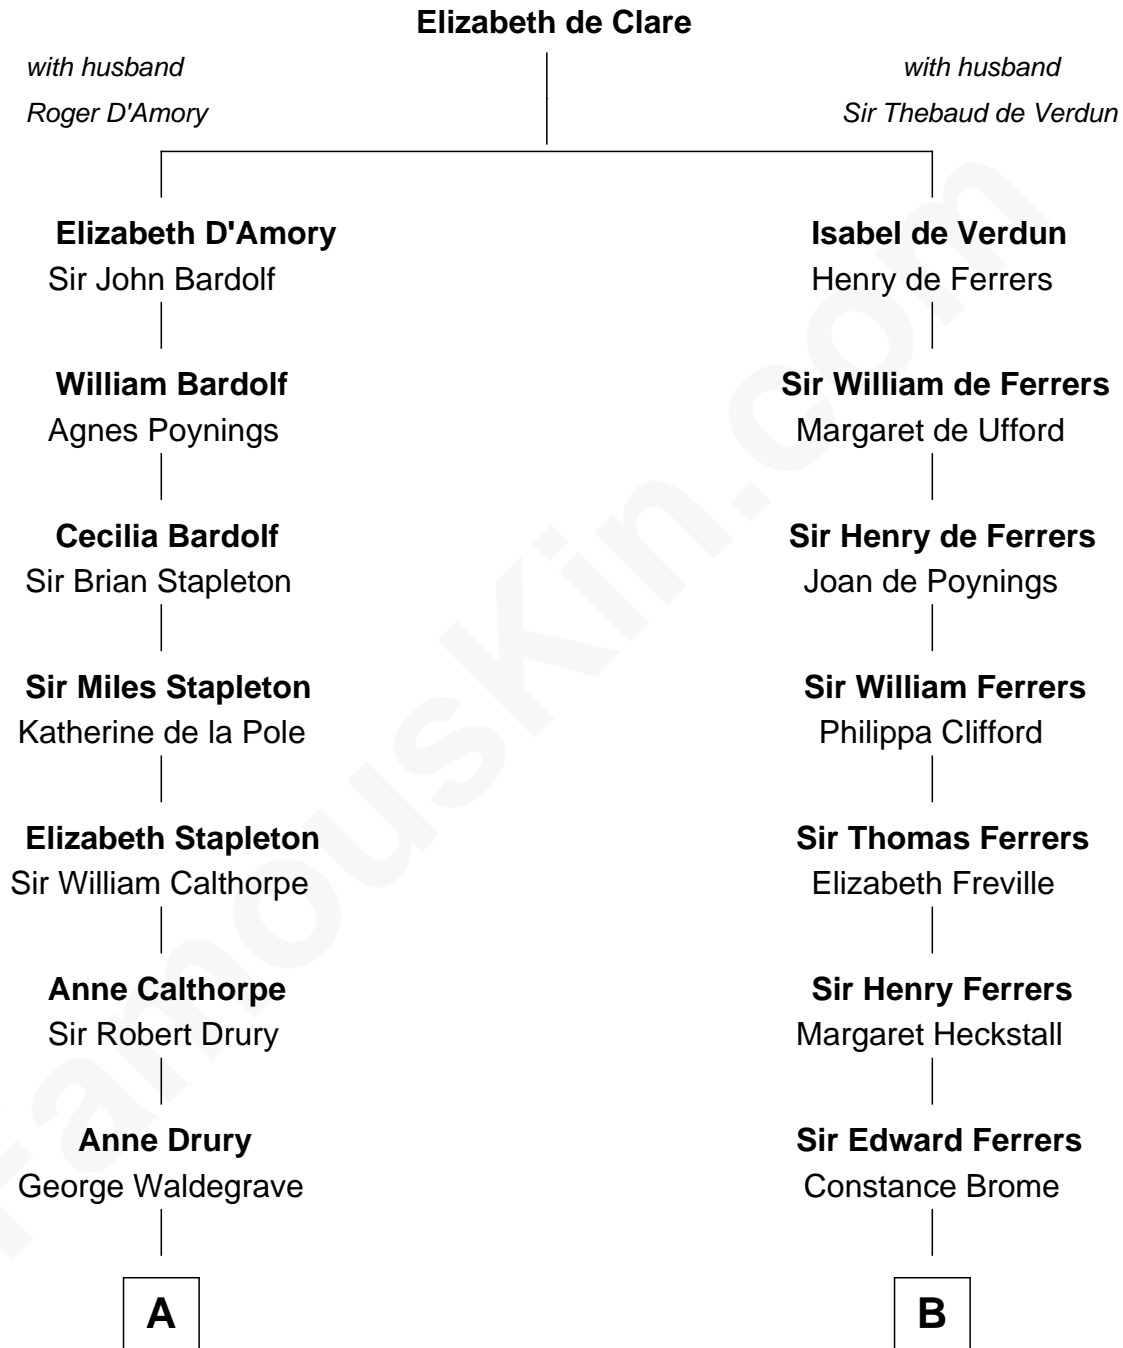

# FamousKin.com

## Relationship Chart of

**Rev. George Burroughs**  
*Executed for Witchcraft, Salem 1692*

10th cousin 1 time removed of

**Edmund Waller**  
*English Poet and Politician*

**A**

**Phyllis Waldegrave**

Thomas Higham

**Bridget Higham**

Thomas Burrough

**Rev. George Burrough**

Frances Sparrow

**Nathaniel Burrough**

Rebecca Stiles

**Rev. George Burroughs**

*Salem Witch Trials 1692*