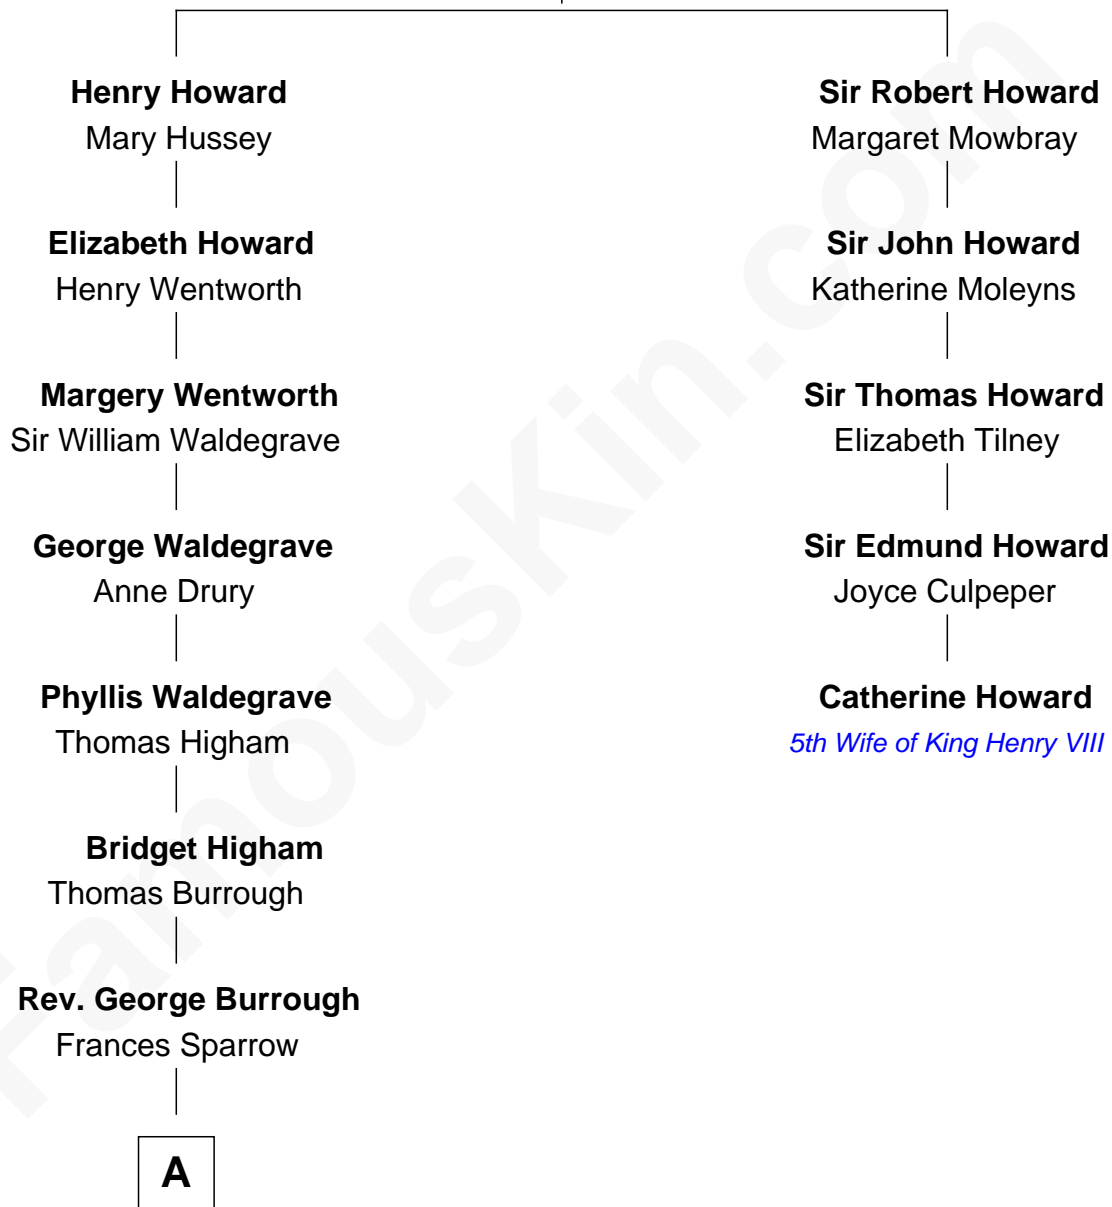

## Relationship Chart of

### Rev. George Burroughs

*Executed for Witchcraft, Salem 1692*

4th cousin 4 times removed of

**Catherine Howard**

*5th Wife of King Henry VIII*

**Sir John Howard**

Alice Tendring

A

Nathaniel Burrough

Rebecca Stiles

Rev. George Burroughs

*Salem Witch Trials 1692*

FamousKin.com