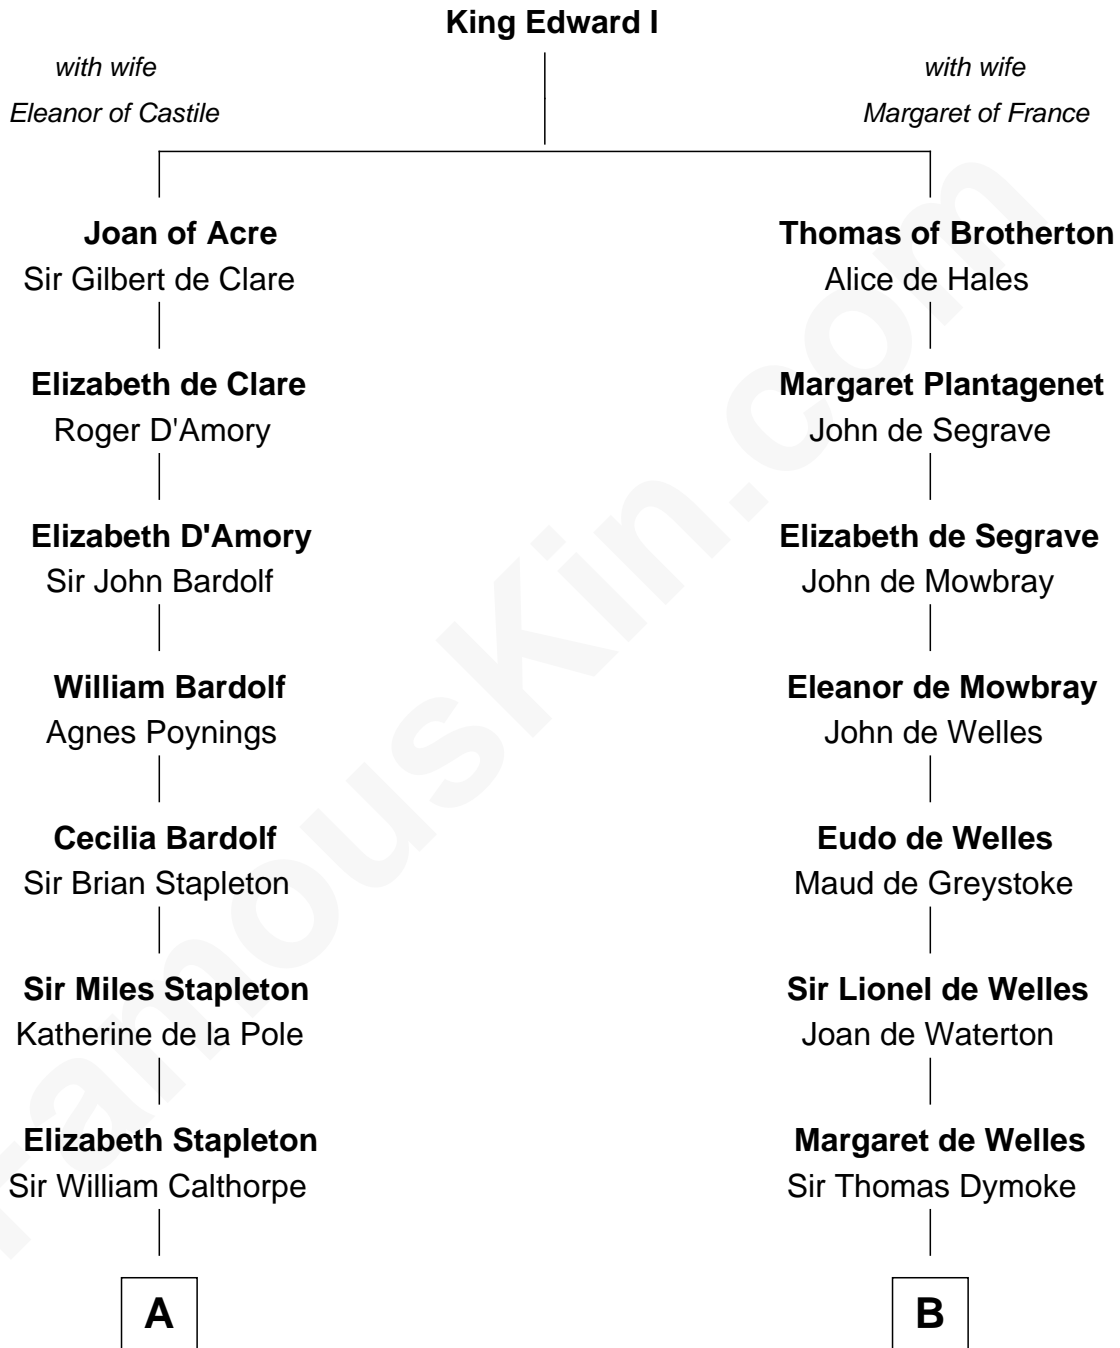

# FamousKin.com

## Relationship Chart of

**Rev. George Burroughs**  
*Executed for Witchcraft, Salem 1692*

13th cousin 5 times removed of

**Ralph Waldo Emerson**  
*American Poet*

**C**

Rev. William Emerson

Ruth Haskins

Ralph Waldo Emerson