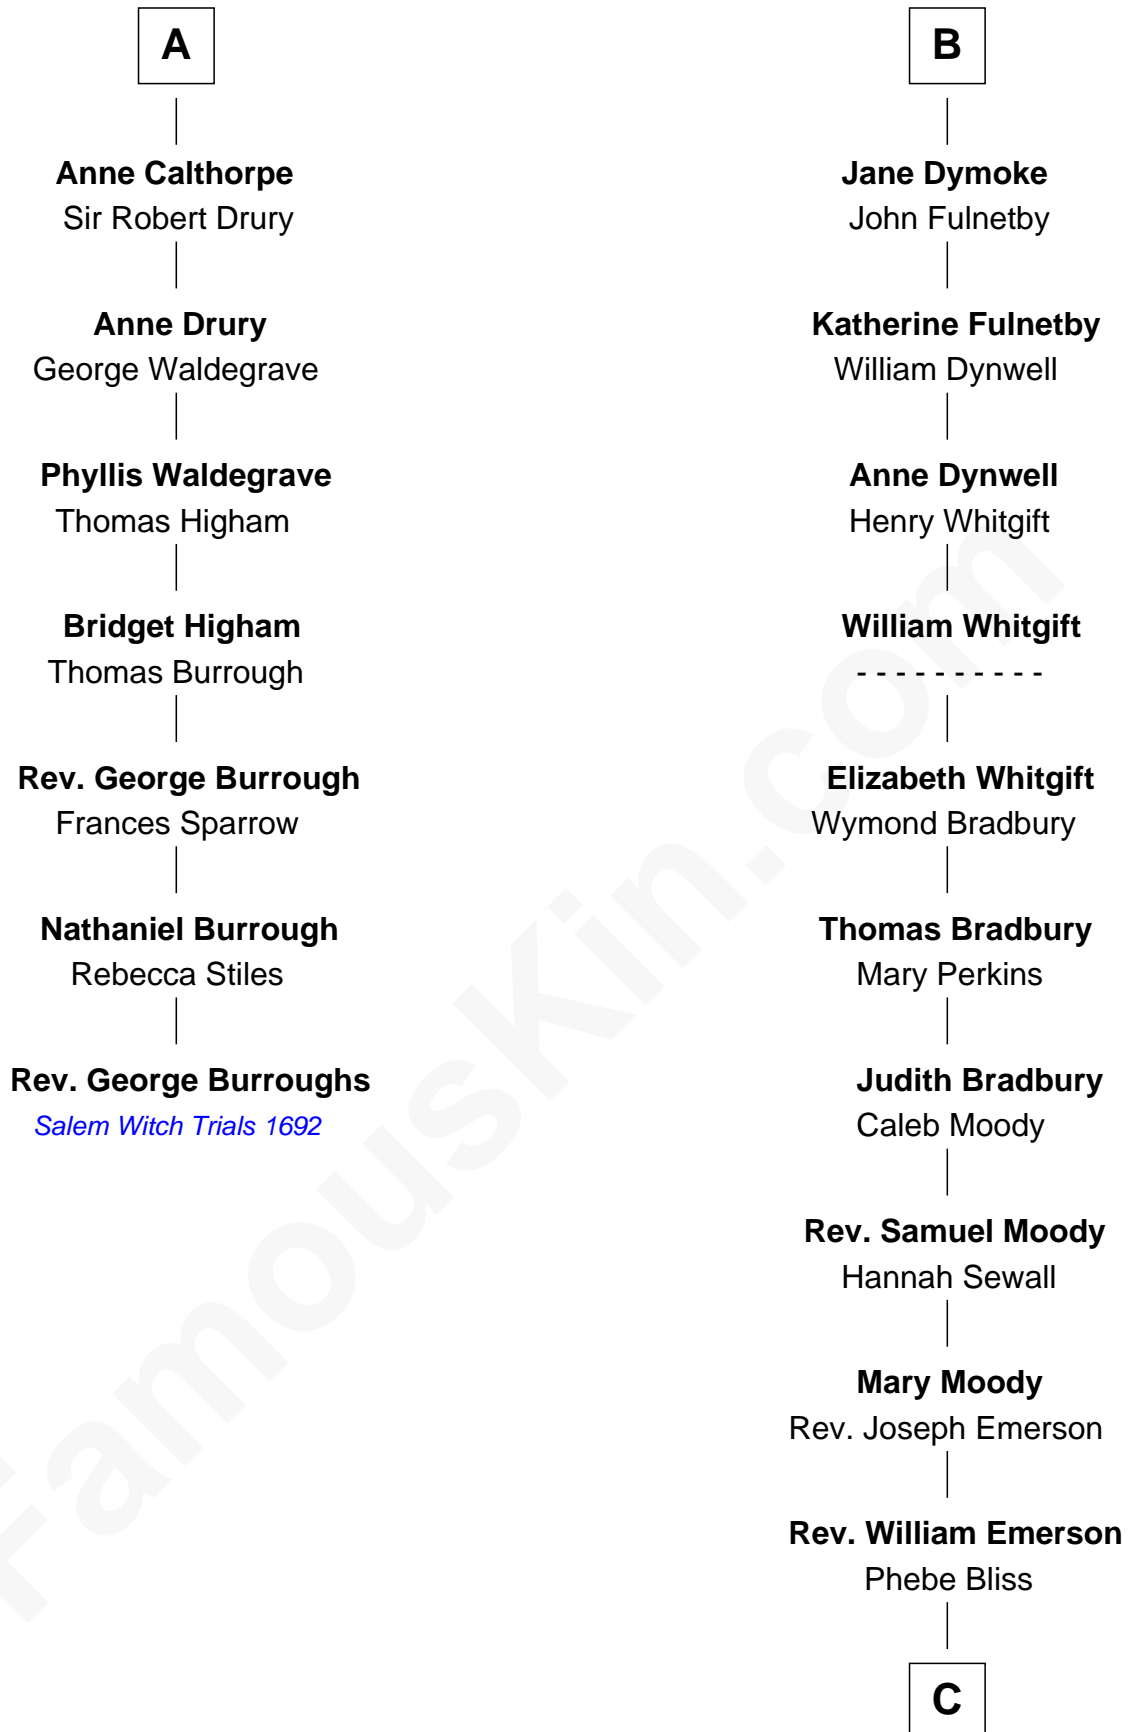

# FamousKin.com

## Relationship Chart of

**Rev. George Burroughs**  
*Executed for Witchcraft, Salem 1692*

13th cousin 5 times removed of

**Ralph Waldo Emerson**  
*American Poet*

**C**

Rev. William Emerson

Ruth Haskins

Ralph Waldo Emerson

*American Poet*

FamousKin.com