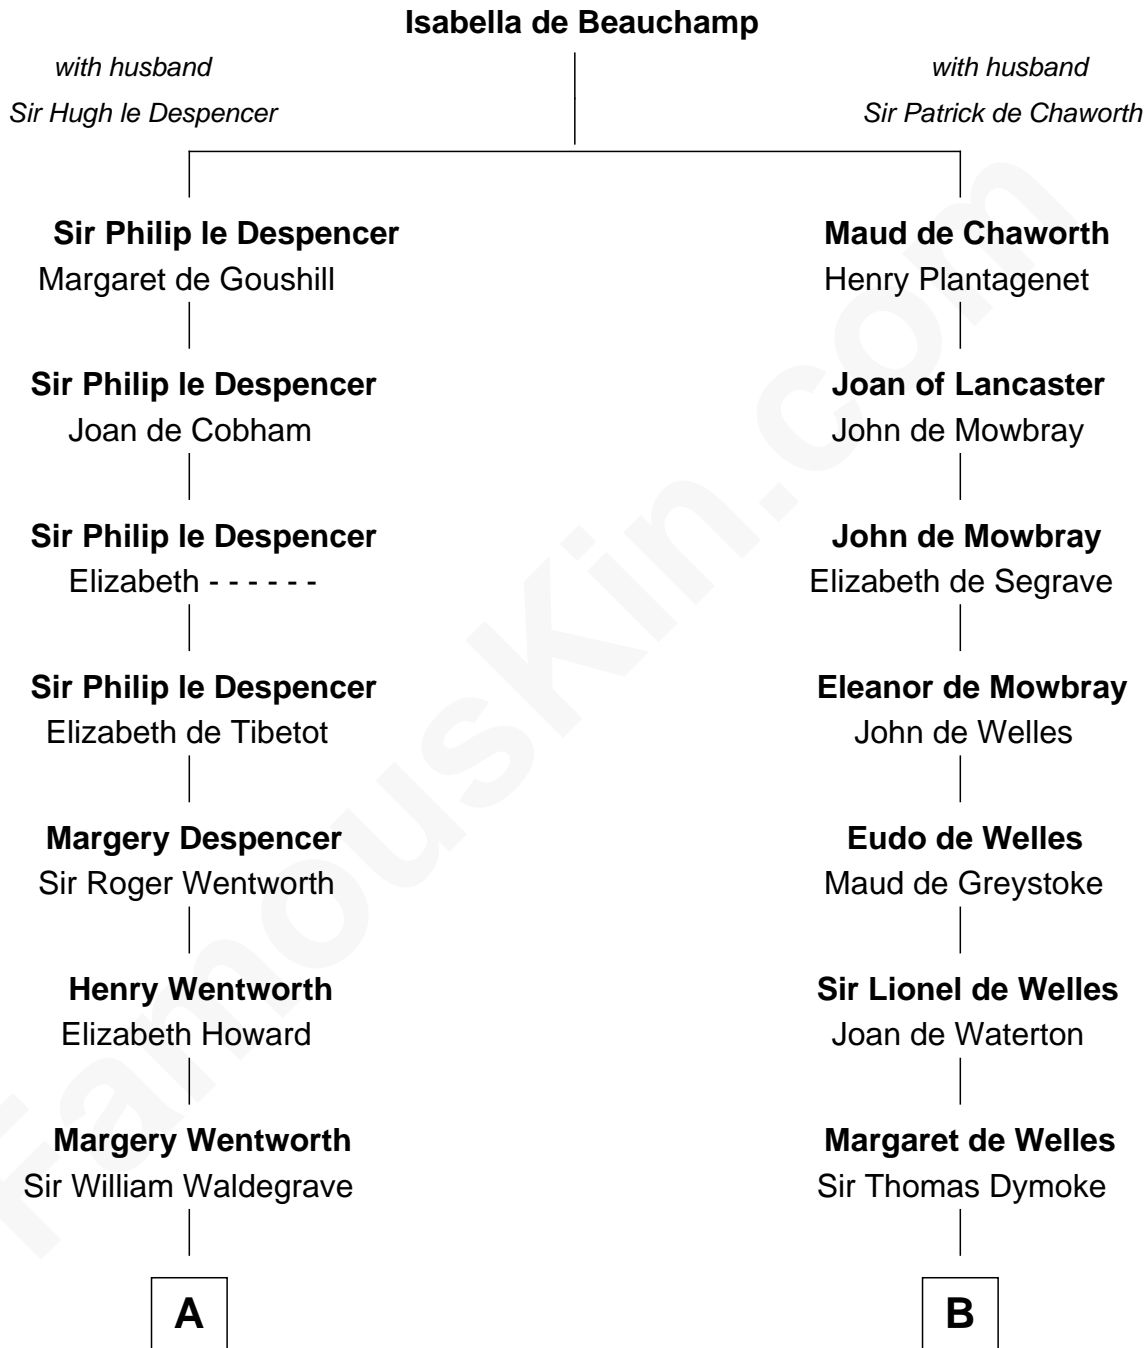

FamousKin.com

Relationship Chart of

Rev. George Burroughs
Executed for Witchcraft, Salem 1692

12th cousin 6 times removed of

Ralph Waldo Emerson
American Poet

C

Rev. William Emerson

Ruth Haskins

Ralph Waldo Emerson

American Poet

FamousKin.com