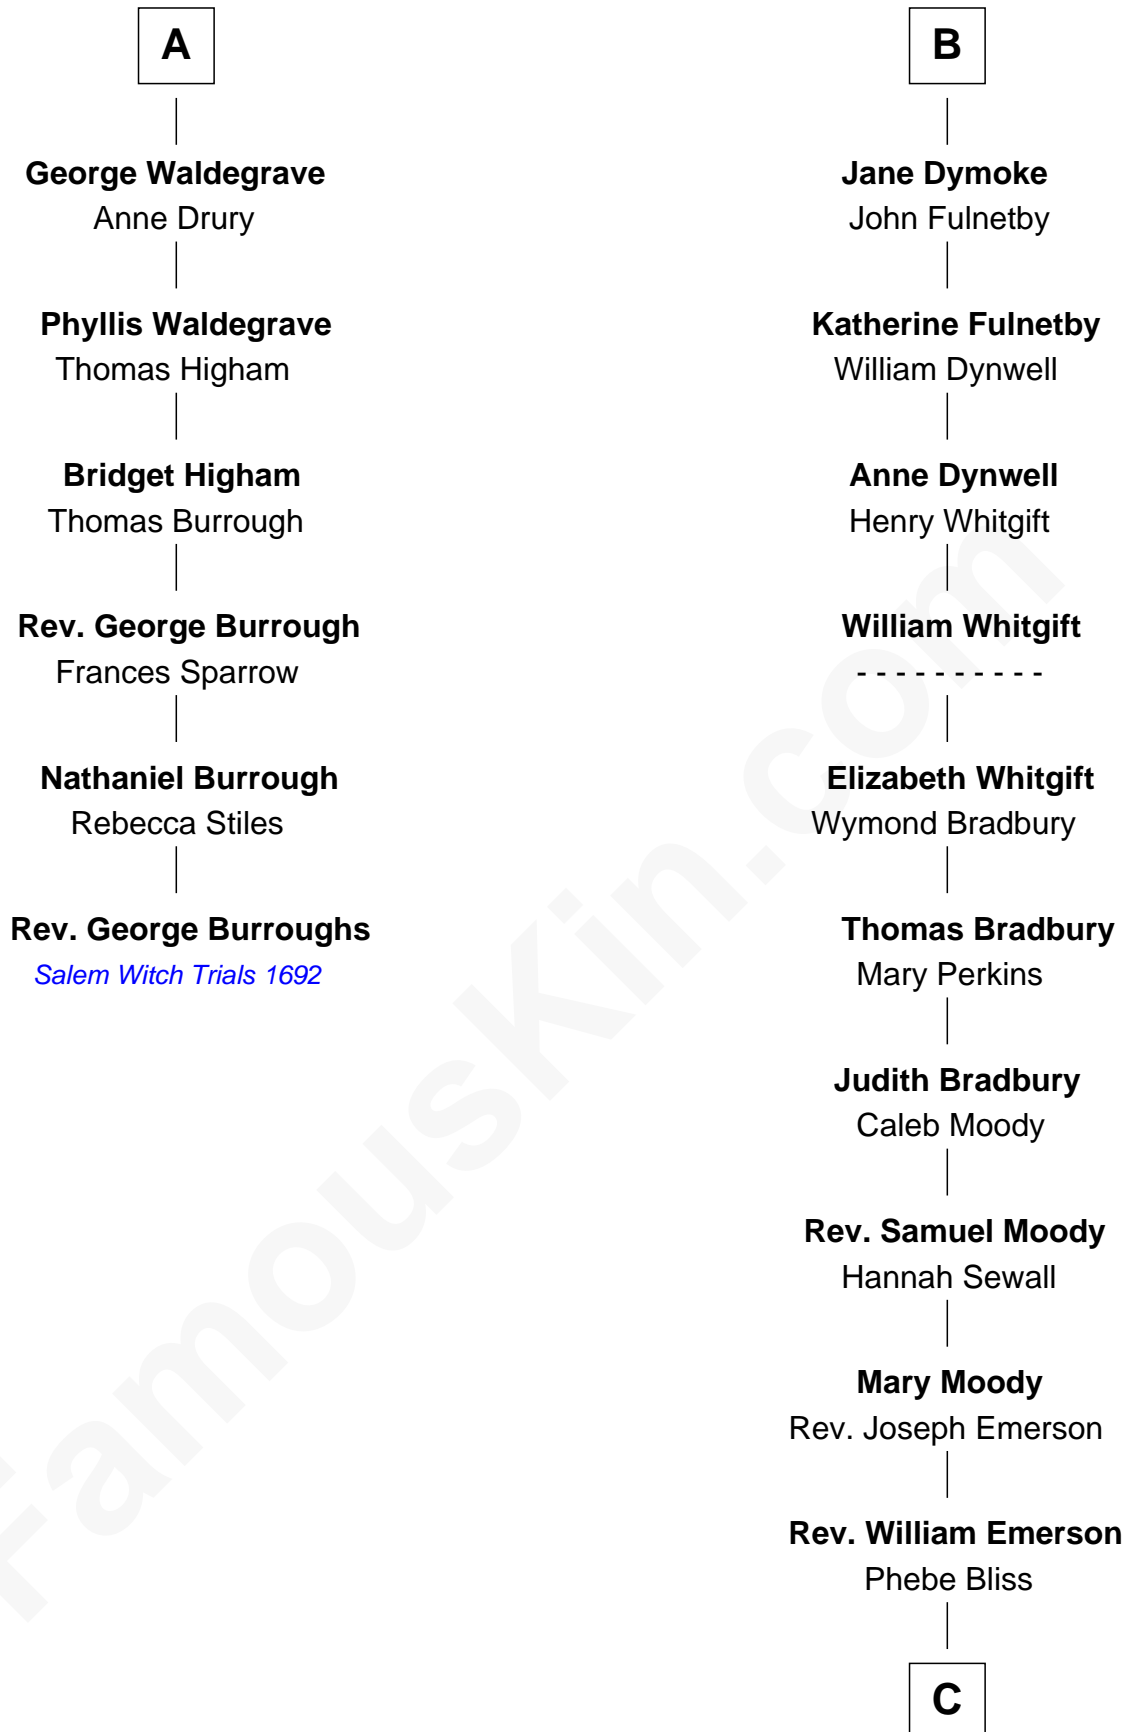

FamousKin.com

Relationship Chart of

Rev. George Burroughs
Executed for Witchcraft, Salem 1692

12th cousin 6 times removed of

Ralph Waldo Emerson
American Poet

C

Rev. William Emerson

Ruth Haskins

Ralph Waldo Emerson

American Poet

FamousKin.com