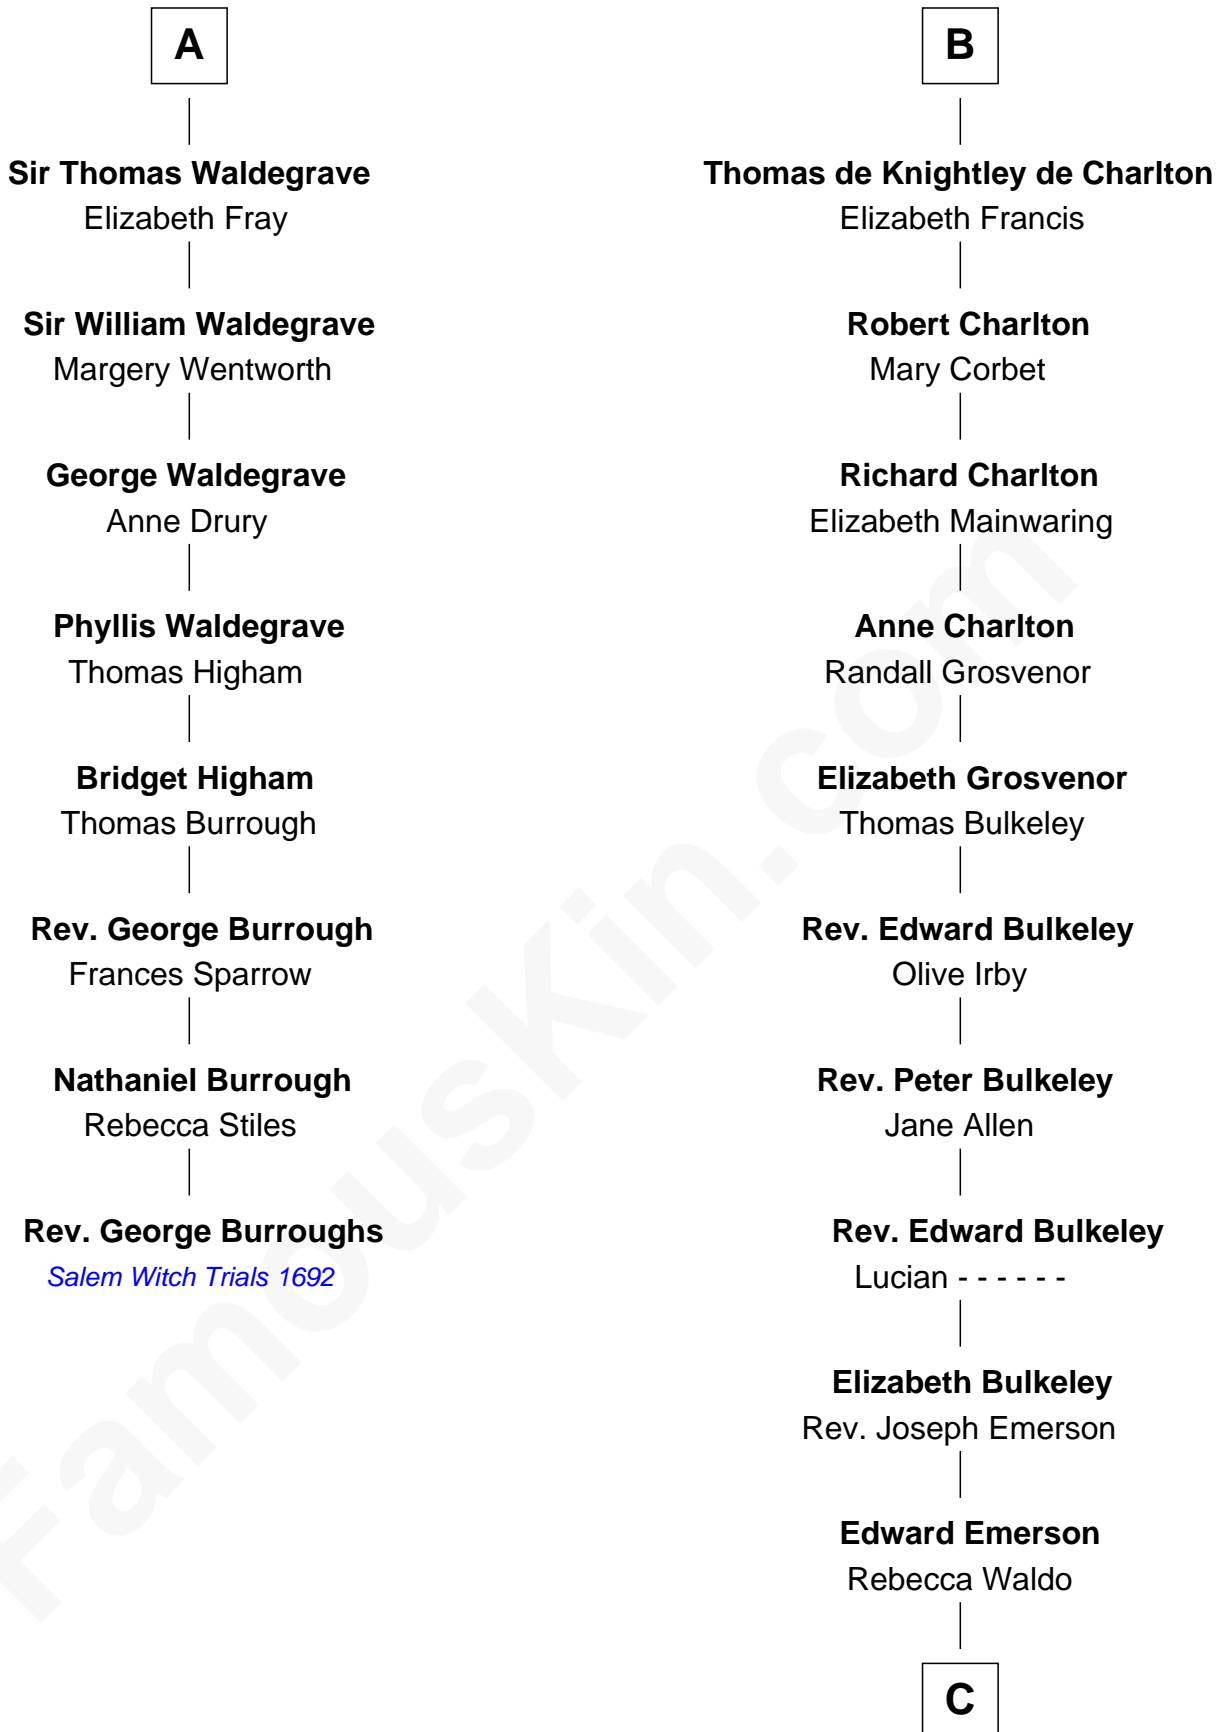

FamousKin.com

Relationship Chart of

Rev. George Burroughs
Executed for Witchcraft, Salem 1692

14th cousin 6 times removed of

Ralph Waldo Emerson
American Poet

Sir William Longespee
 Ela of Salisbury

C

Rev. Joseph Emerson