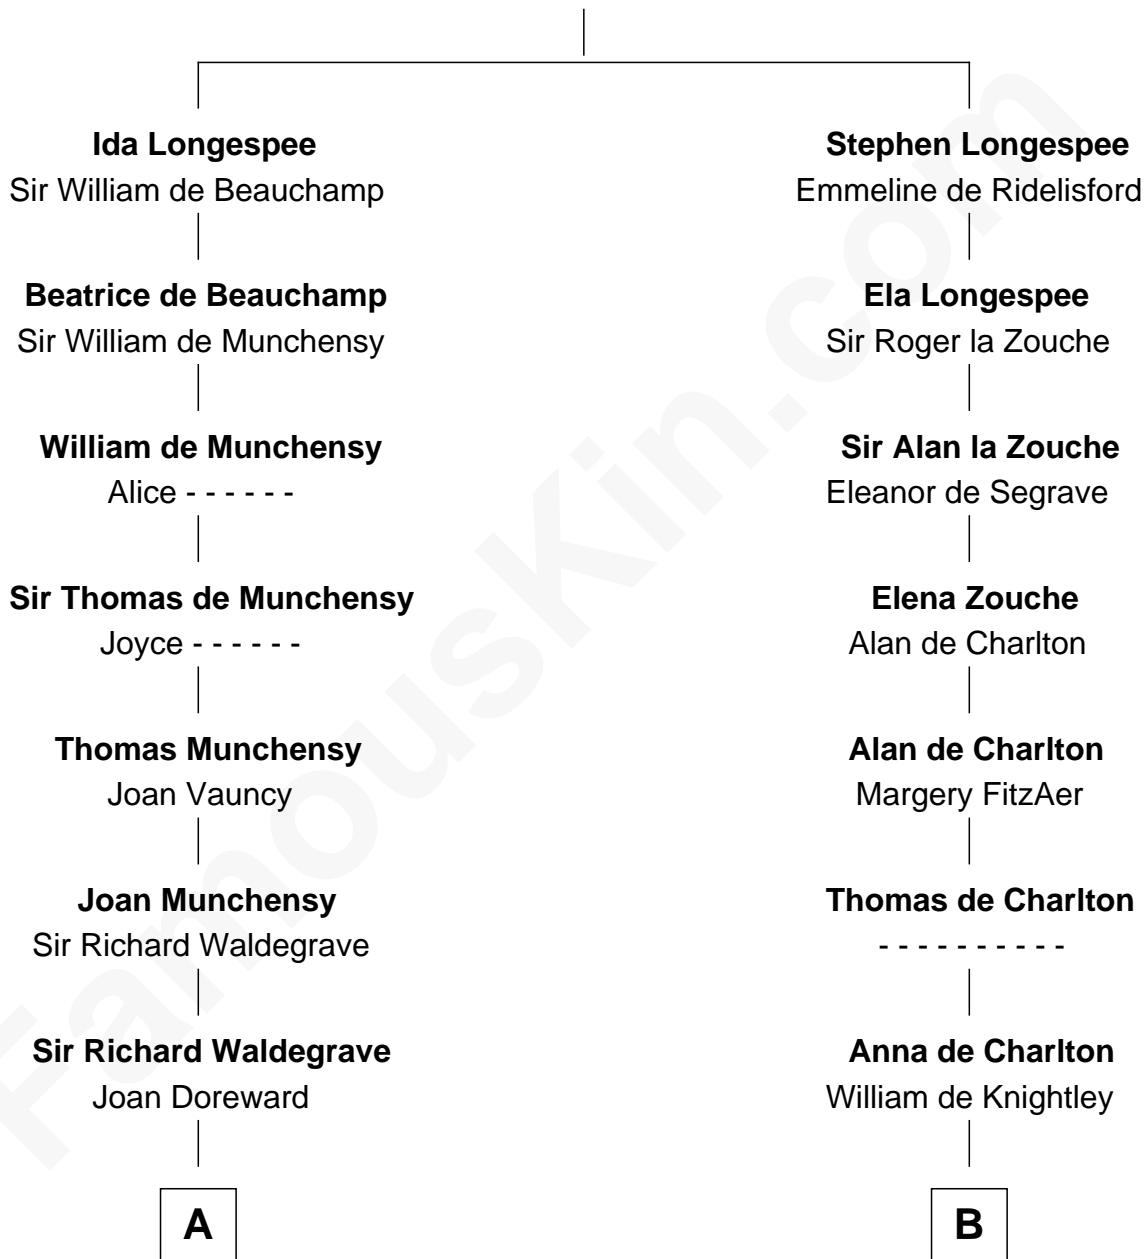

FamousKin.com

Relationship Chart of

Rev. George Burroughs
Executed for Witchcraft, Salem 1692

14th cousin 6 times removed of

Ralph Waldo Emerson
American Poet

Sir William Longespee
 Ela of Salisbury

C

Rev. Joseph Emerson