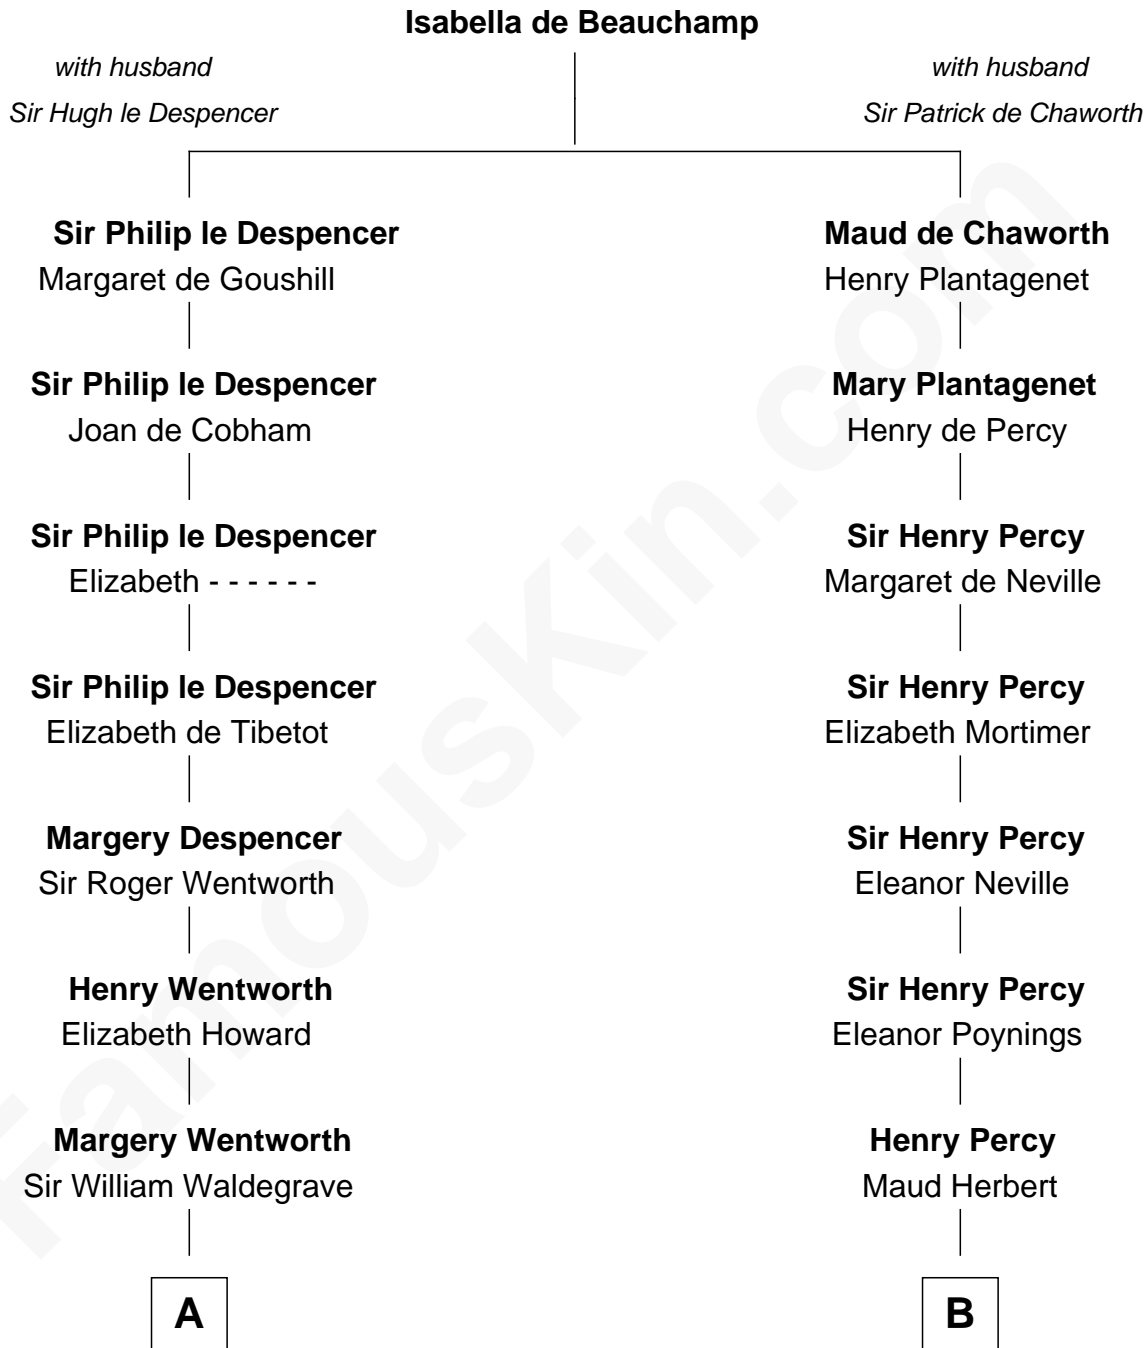

# FamousKin.com

## Relationship Chart of

**Rev. George Burroughs**  
*Executed for Witchcraft, Salem 1692*

12th cousin 9 times removed of

**Admiral Richard Byrd**  
*Polar Explorer*

C

**Thomas Taylor Byrd**

Mary Armistead

**Richard Evelyn Byrd**

Anne Harrison

**Col. William Byrd**

Jane Meriwether Rivers

**Richard Evelyn Byrd**

Eleanor Bolling Flood

**Admiral Richard Byrd**

*Polar Explorer*

FamousKin.com