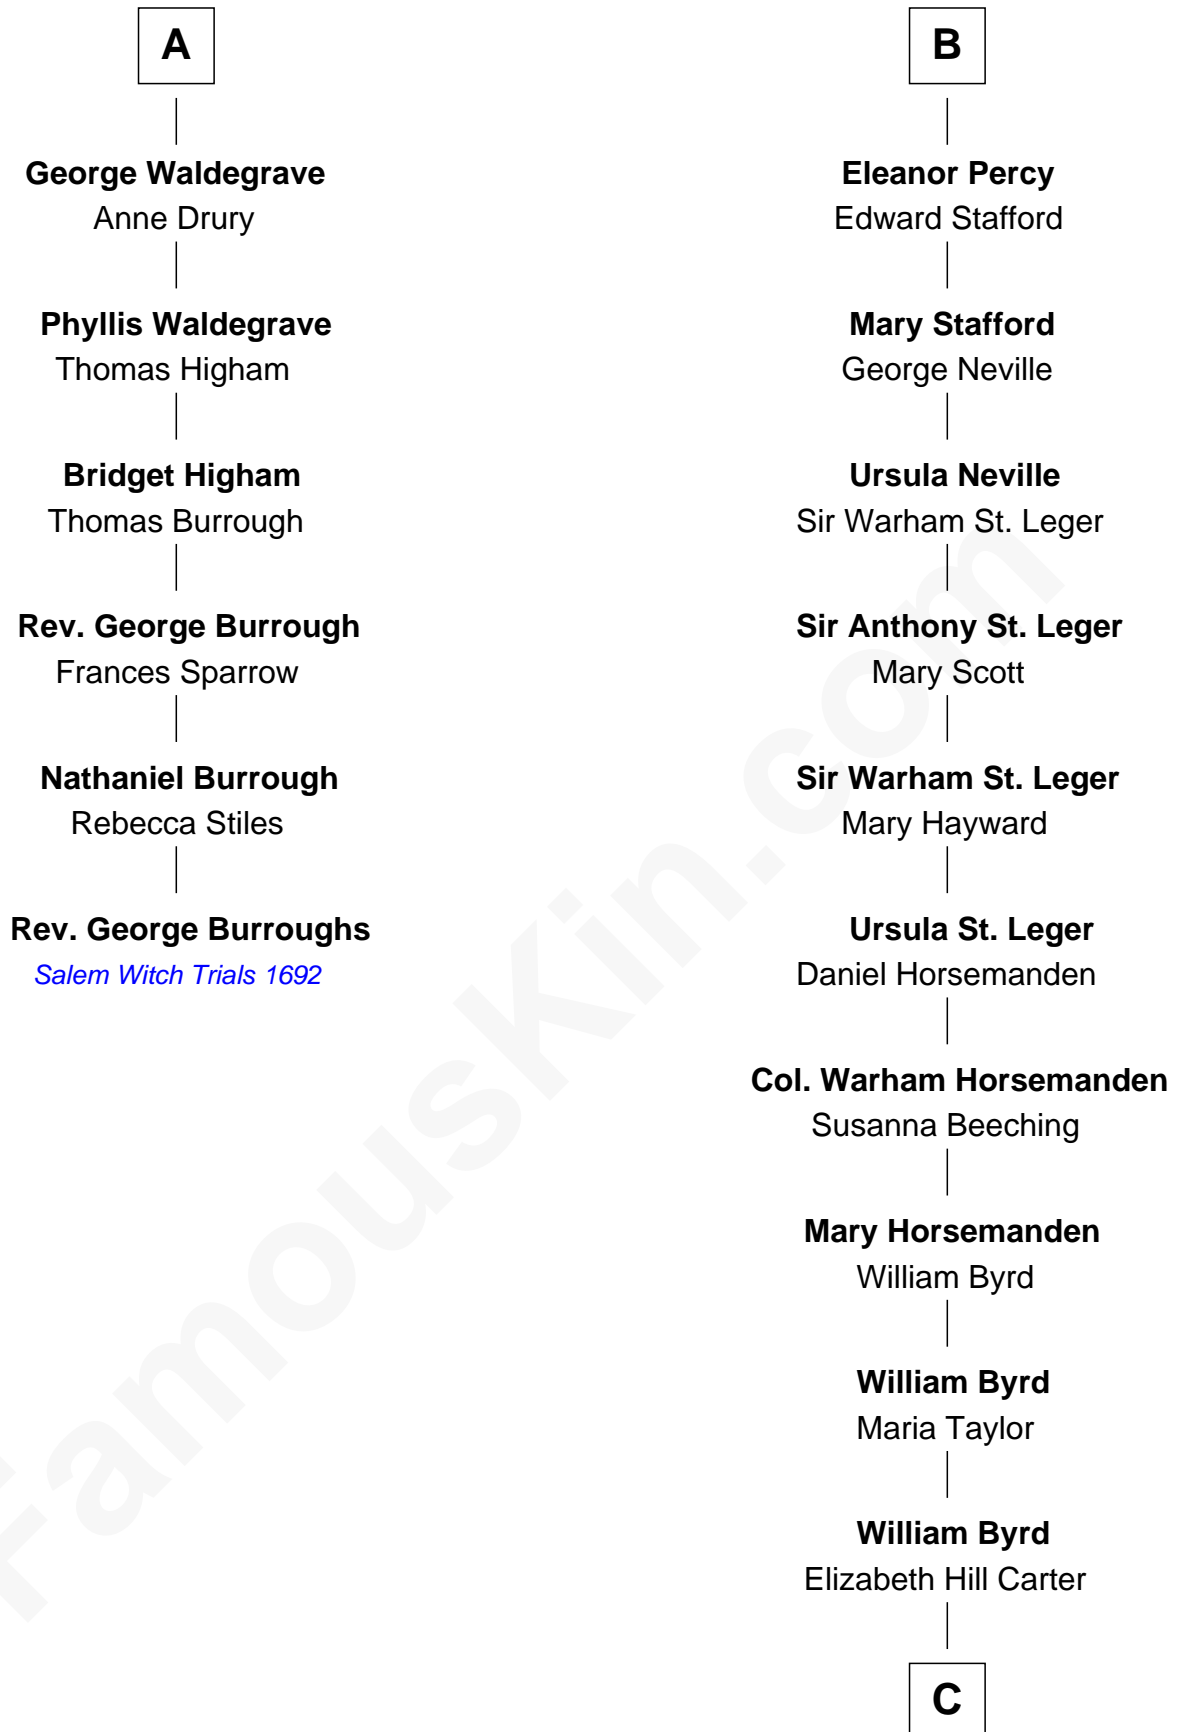

# FamousKin.com

## Relationship Chart of

**Rev. George Burroughs**  
*Executed for Witchcraft, Salem 1692*

12th cousin 9 times removed of

**Admiral Richard Byrd**  
*Polar Explorer*

C

**Thomas Taylor Byrd**

Mary Armistead

**Richard Evelyn Byrd**

Anne Harrison

**Col. William Byrd**

Jane Meriwether Rivers

**Richard Evelyn Byrd**

Eleanor Bolling Flood

**Admiral Richard Byrd**

*Polar Explorer*

FamousKin.com