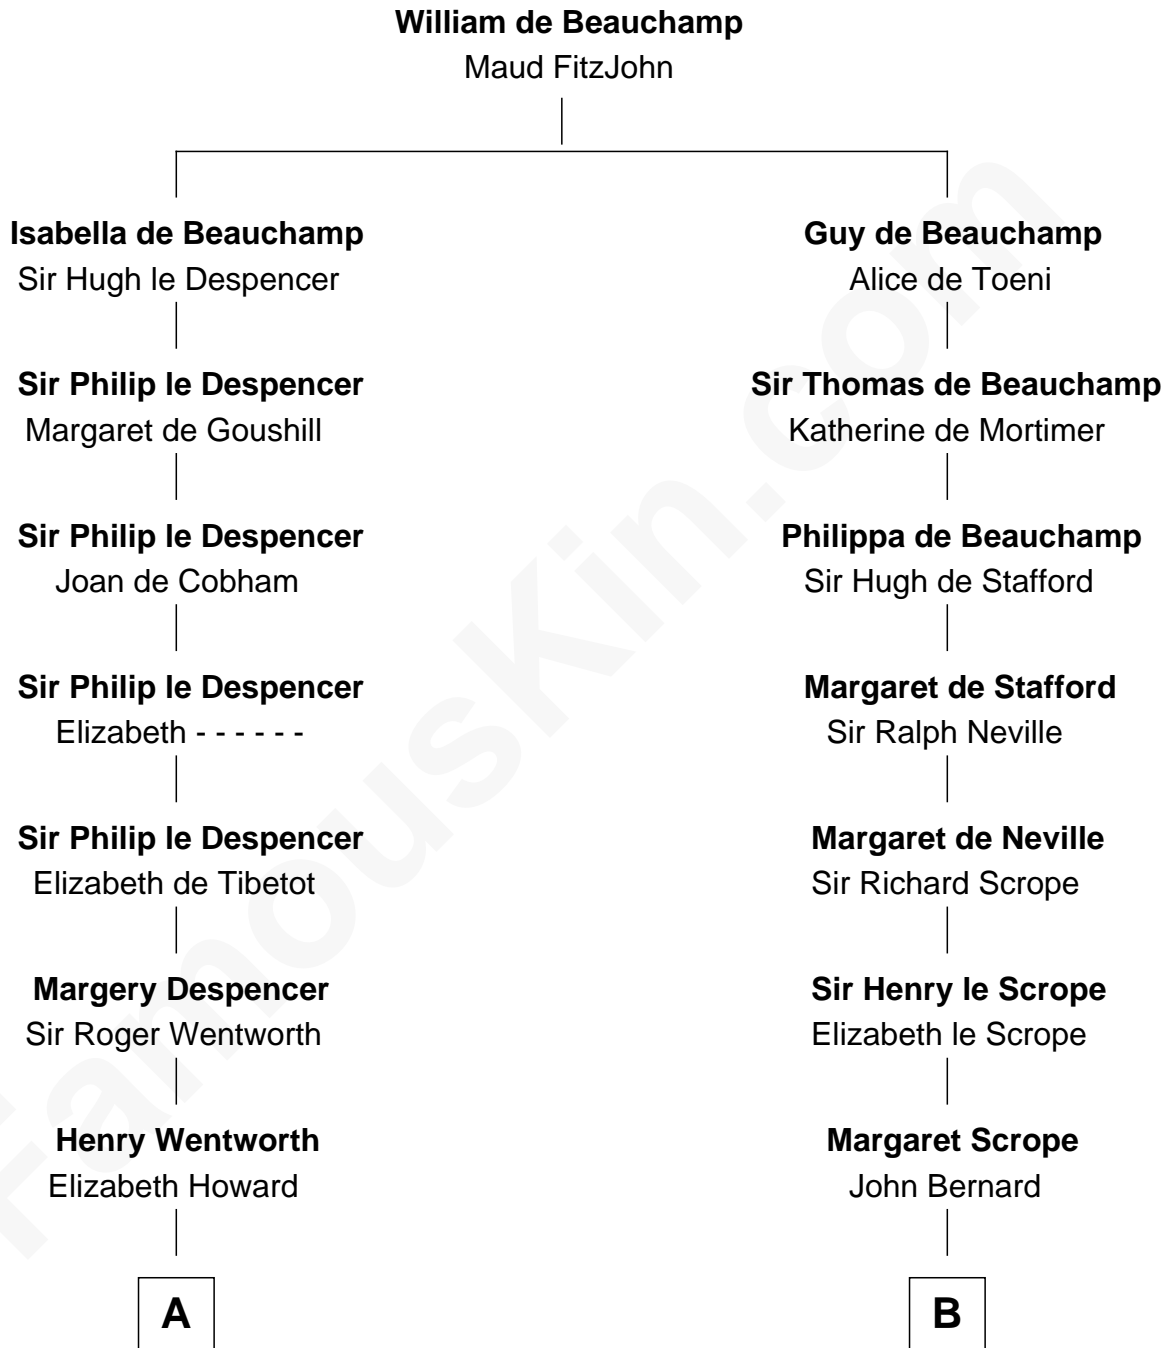

FamousKin.com

Relationship Chart of

Rev. George Burroughs
Executed for Witchcraft, Salem 1692

13th cousin 6 times removed of

Admiral Richard Byrd
Polar Explorer

C

Col. William Byrd
Jane Meriwether Rivers

Richard Evelyn Byrd
Eleanor Bolling Flood

Admiral Richard Byrd
Polar Explorer

FamousKin.com