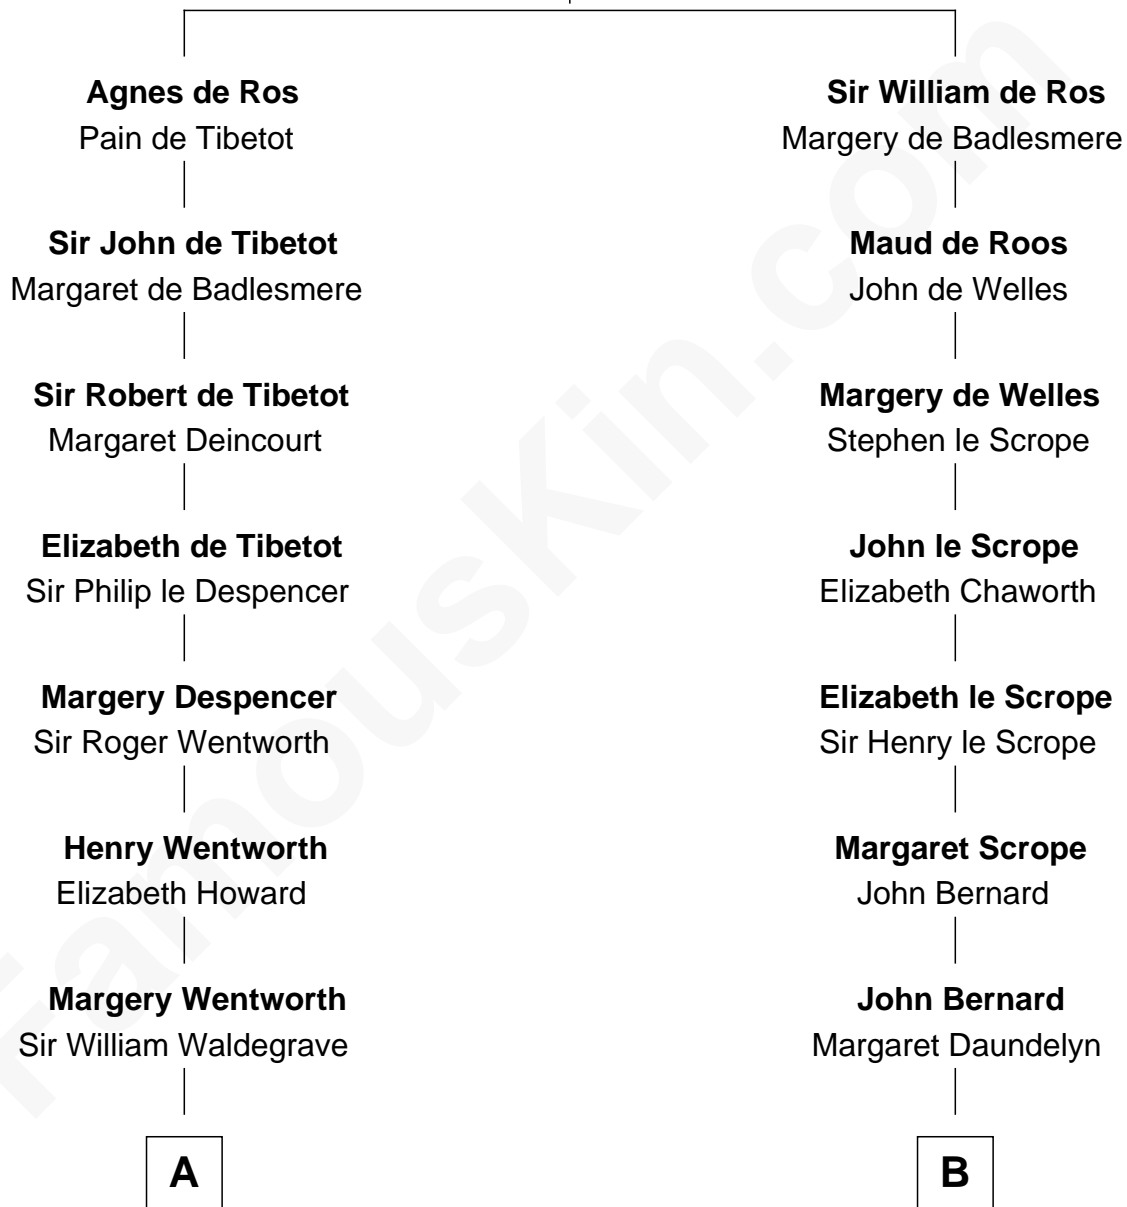

## Relationship Chart of

**Rev. George Burroughs**  
*Executed for Witchcraft, Salem 1692*

12th cousin 6 times removed of

**Admiral Richard Byrd**  
*Polar Explorer*

**William de Ros**  
 Maude de Vaux

C

Richard Evelyn Byrd  
Eleanor Bolling Flood

Admiral Richard Byrd  
*Polar Explorer*

FamousKin.com