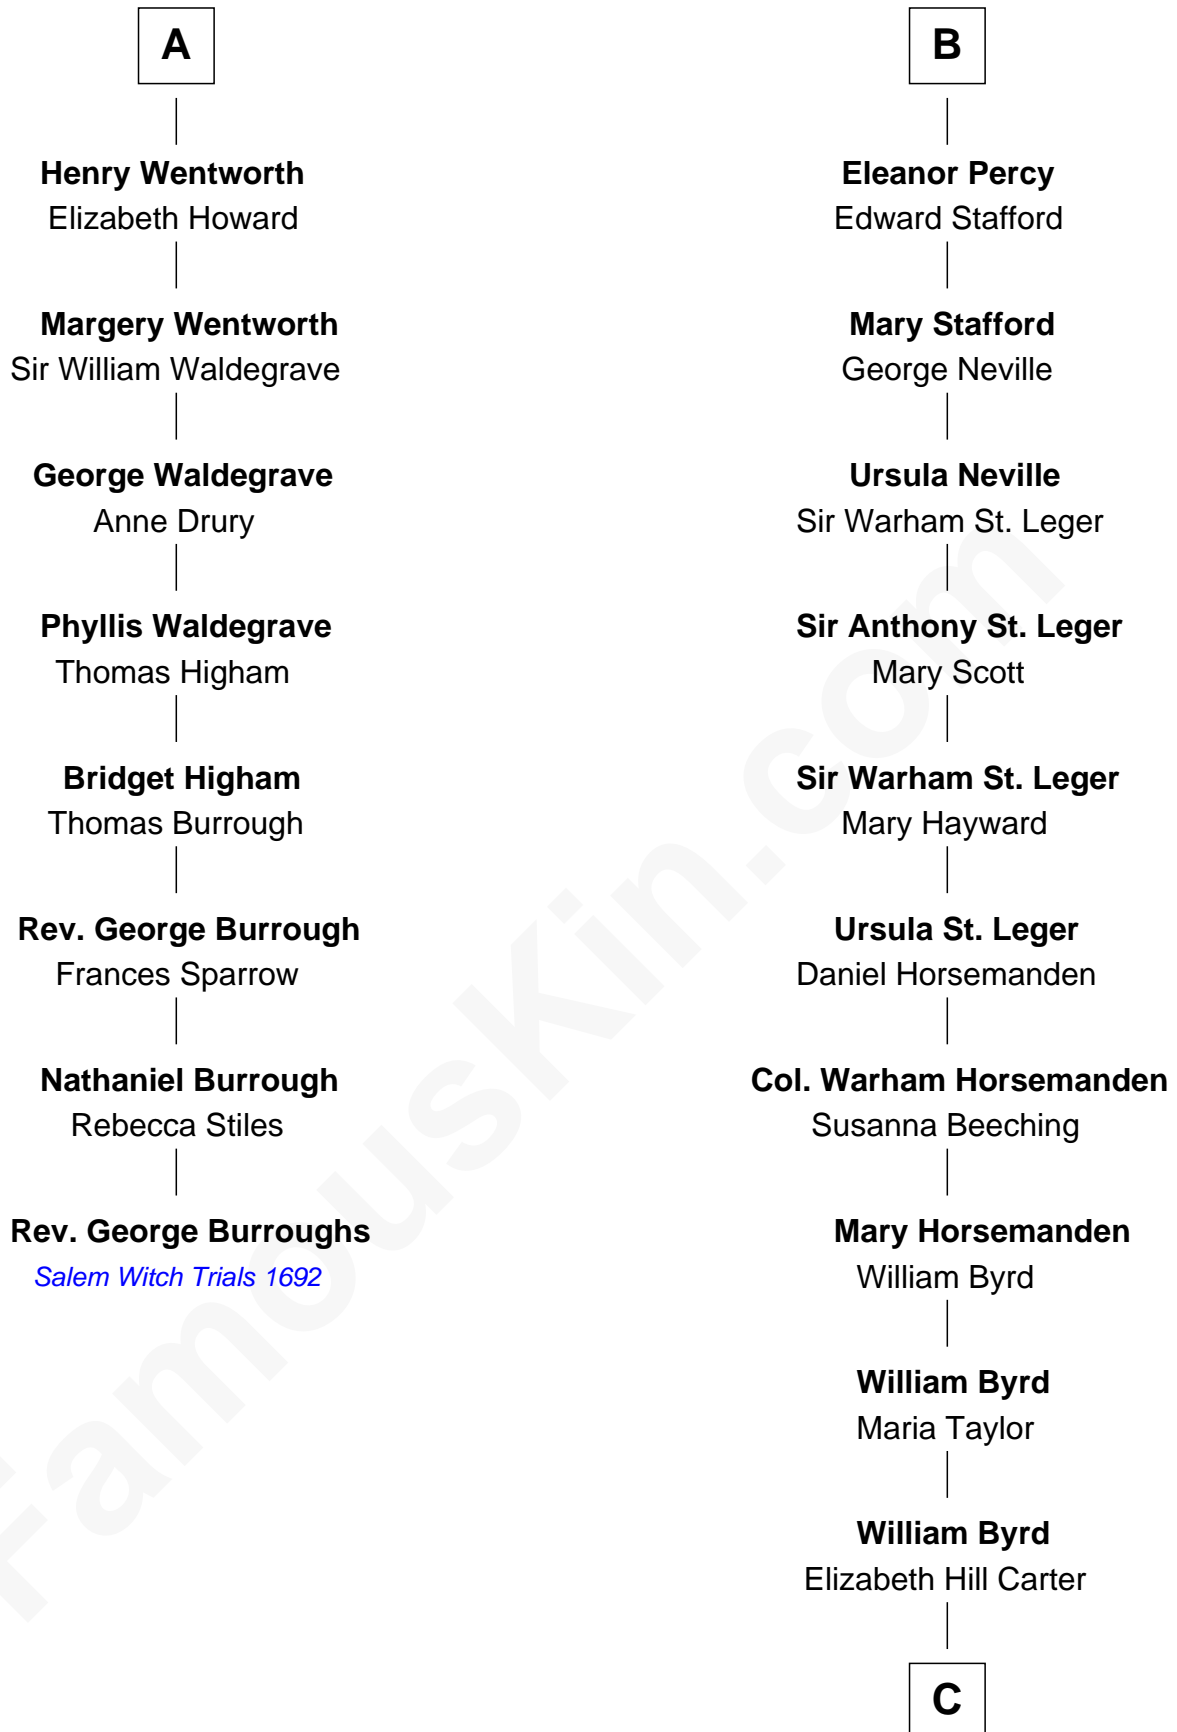

FamousKin.com

Relationship Chart of

Rev. George Burroughs
Executed for Witchcraft, Salem 1692

14th cousin 7 times removed of

Admiral Richard Byrd
Polar Explorer

C

Thomas Taylor Byrd

Mary Armistead

Richard Evelyn Byrd

Anne Harrison

Col. William Byrd

Jane Meriwether Rivers

Richard Evelyn Byrd

Eleanor Bolling Flood

Admiral Richard Byrd

Polar Explorer