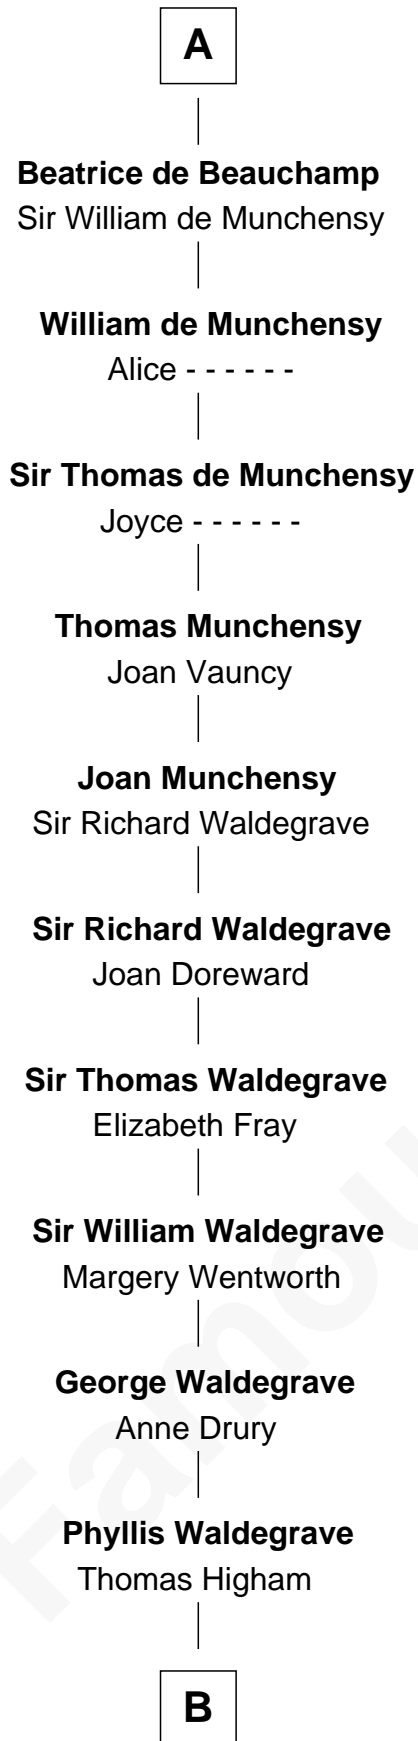

FamousKin.com Relationship Chart of

Rev. George Burroughs
Executed for Witchcraft, Salem 1692

6th cousin 14 times removed of

William de Huntingfield
Magna Carta Surety

Fulbert of Falaise

B

Bridget Higham

Thomas Burrough

Rev. George Burrough

Frances Sparrow

Nathaniel Burrough

Rebecca Stiles

Rev. George Burroughs

[Salem Witch Trials 1692](#)

FamousKin.com