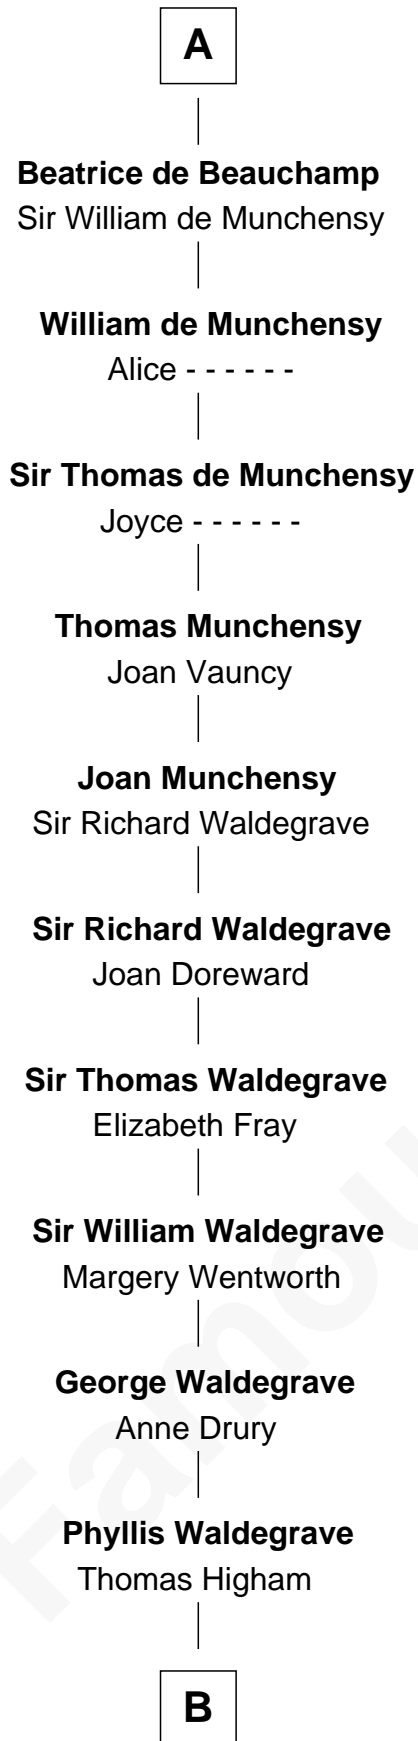

FamousKin.com Relationship Chart of

Rev. George Burroughs

Executed for Witchcraft, Salem 1692

6th cousin 14 times removed of

William de Huntingfield

Magna Carta Surety

B

—
Bridget Higham

Thomas Burrough

—
Rev. George Burrough

Frances Sparrow

—
Nathaniel Burrough

Rebecca Stiles

—
Rev. George Burroughs

Salem Witch Trials 1692

FamousKin.com