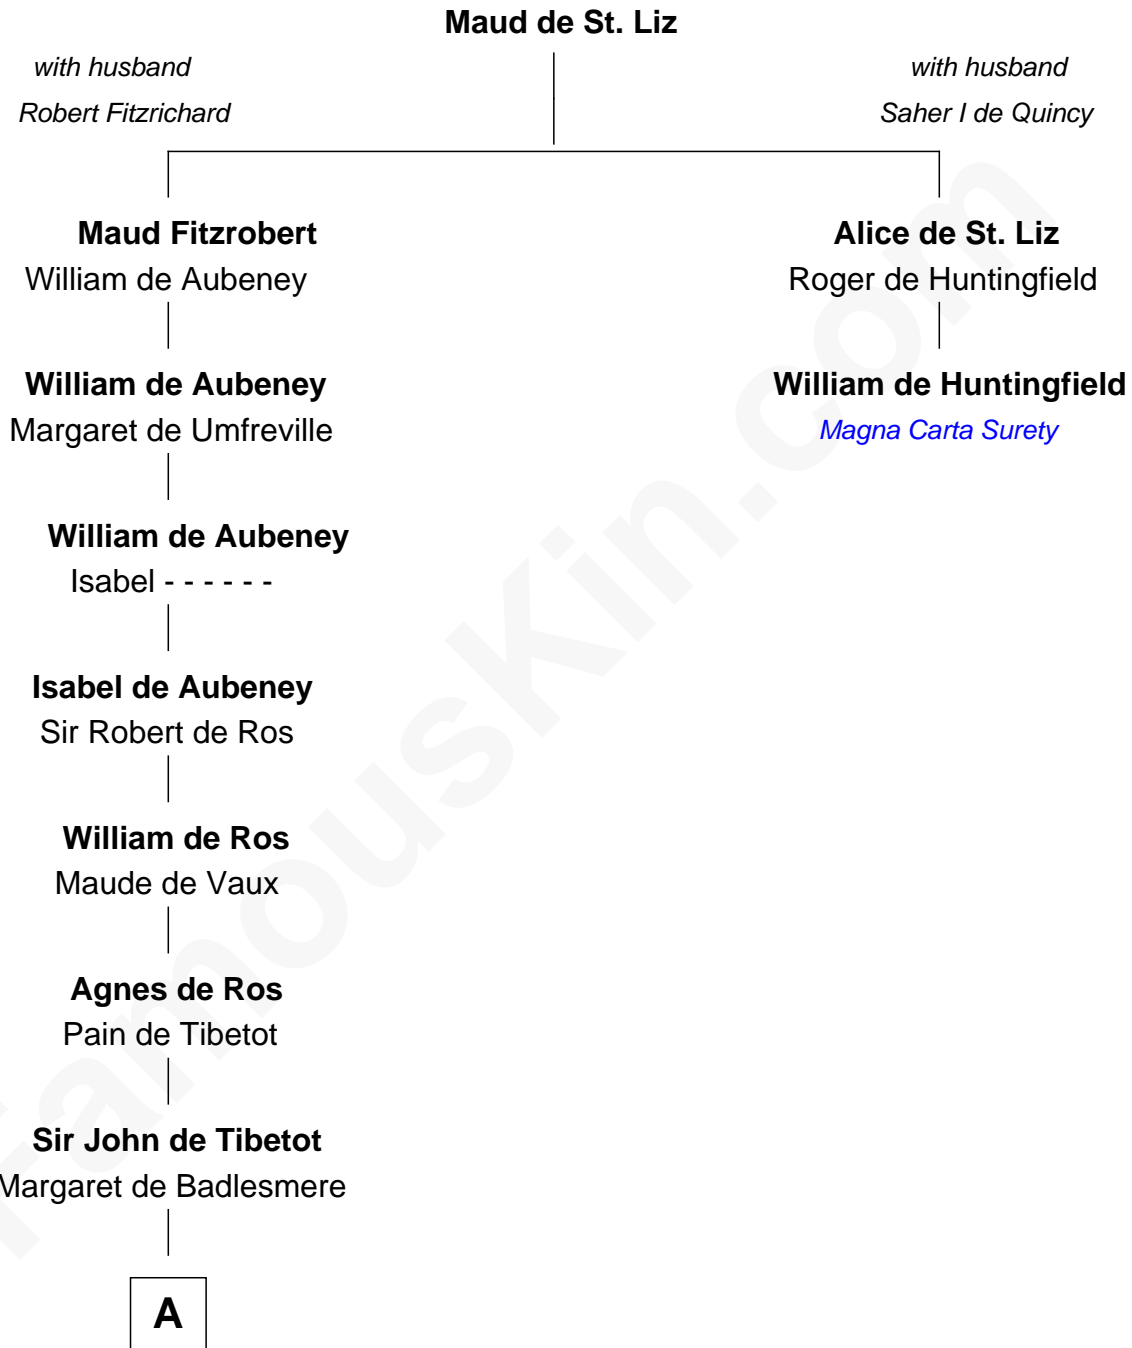

FamousKin.com Relationship Chart of

Rev. George Burroughs
Executed for Witchcraft, Salem 1692

1st cousin 16 times removed of

William de Huntingfield
Magna Carta Surety

A

Sir Robert de Tibetot

Margaret Deincourt

Elizabeth de Tibetot

Sir Philip le Despencer

Margery Despencer

Sir Roger Wentworth

Henry Wentworth

Elizabeth Howard

Margery Wentworth

Sir William Waldegrave