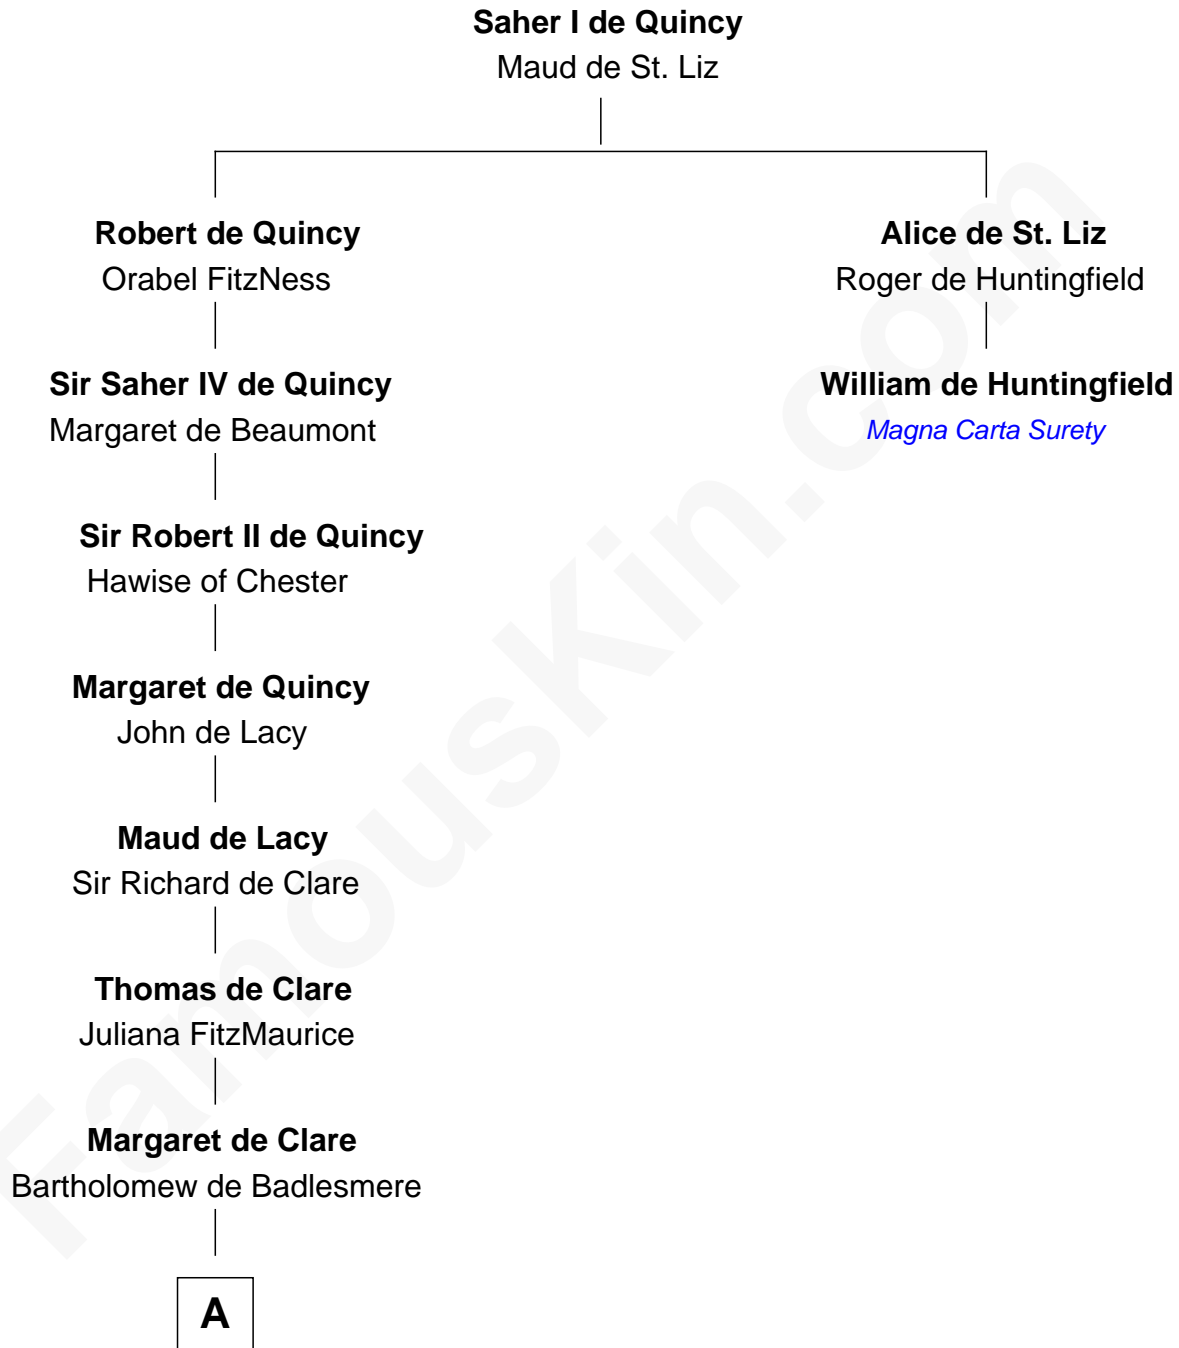

FamousKin.com

Relationship Chart of

Rev. George Burroughs

Executed for Witchcraft, Salem 1692

1st cousin 17 times removed of

William de Huntingfield

Magna Carta Surety

A

Margaret de Badlesmere

Sir John de Tibetot

Sir Robert de Tibetot

Margaret Deincourt

Elizabeth de Tibetot

Sir Philip le Despencer

Margery Despencer

Sir Roger Wentworth