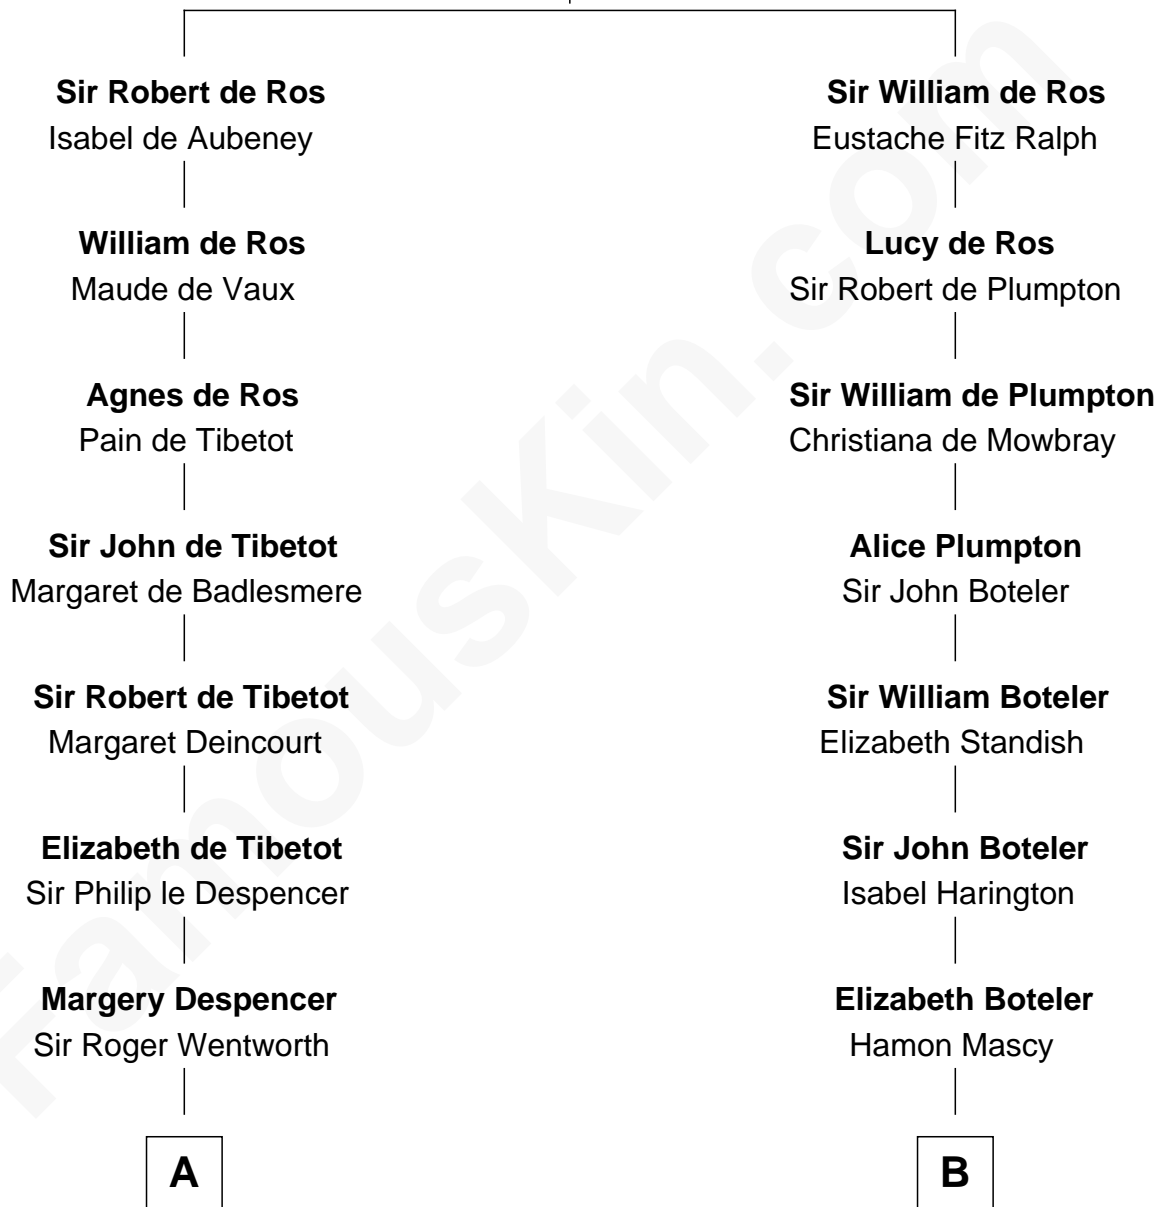

**FamousKin.com**  
**Relationship Chart of**  
**Rev. George Burroughs**

*Executed for Witchcraft, Salem 1692*

**14th cousin 5 times removed of**

**Ellen (Herndon) Arthur**

*Wife of President Chester A. Arthur*

**Sir William de Ros**

Lucy FitzPiers

C

**Dabney Herndon**

Elizabeth Hull

**Capt. William Lewis Herndon**  
Frances Elizabeth Hansborough

**Ellen (Herndon) Arthur**

*Wife of President Chester Arthur*