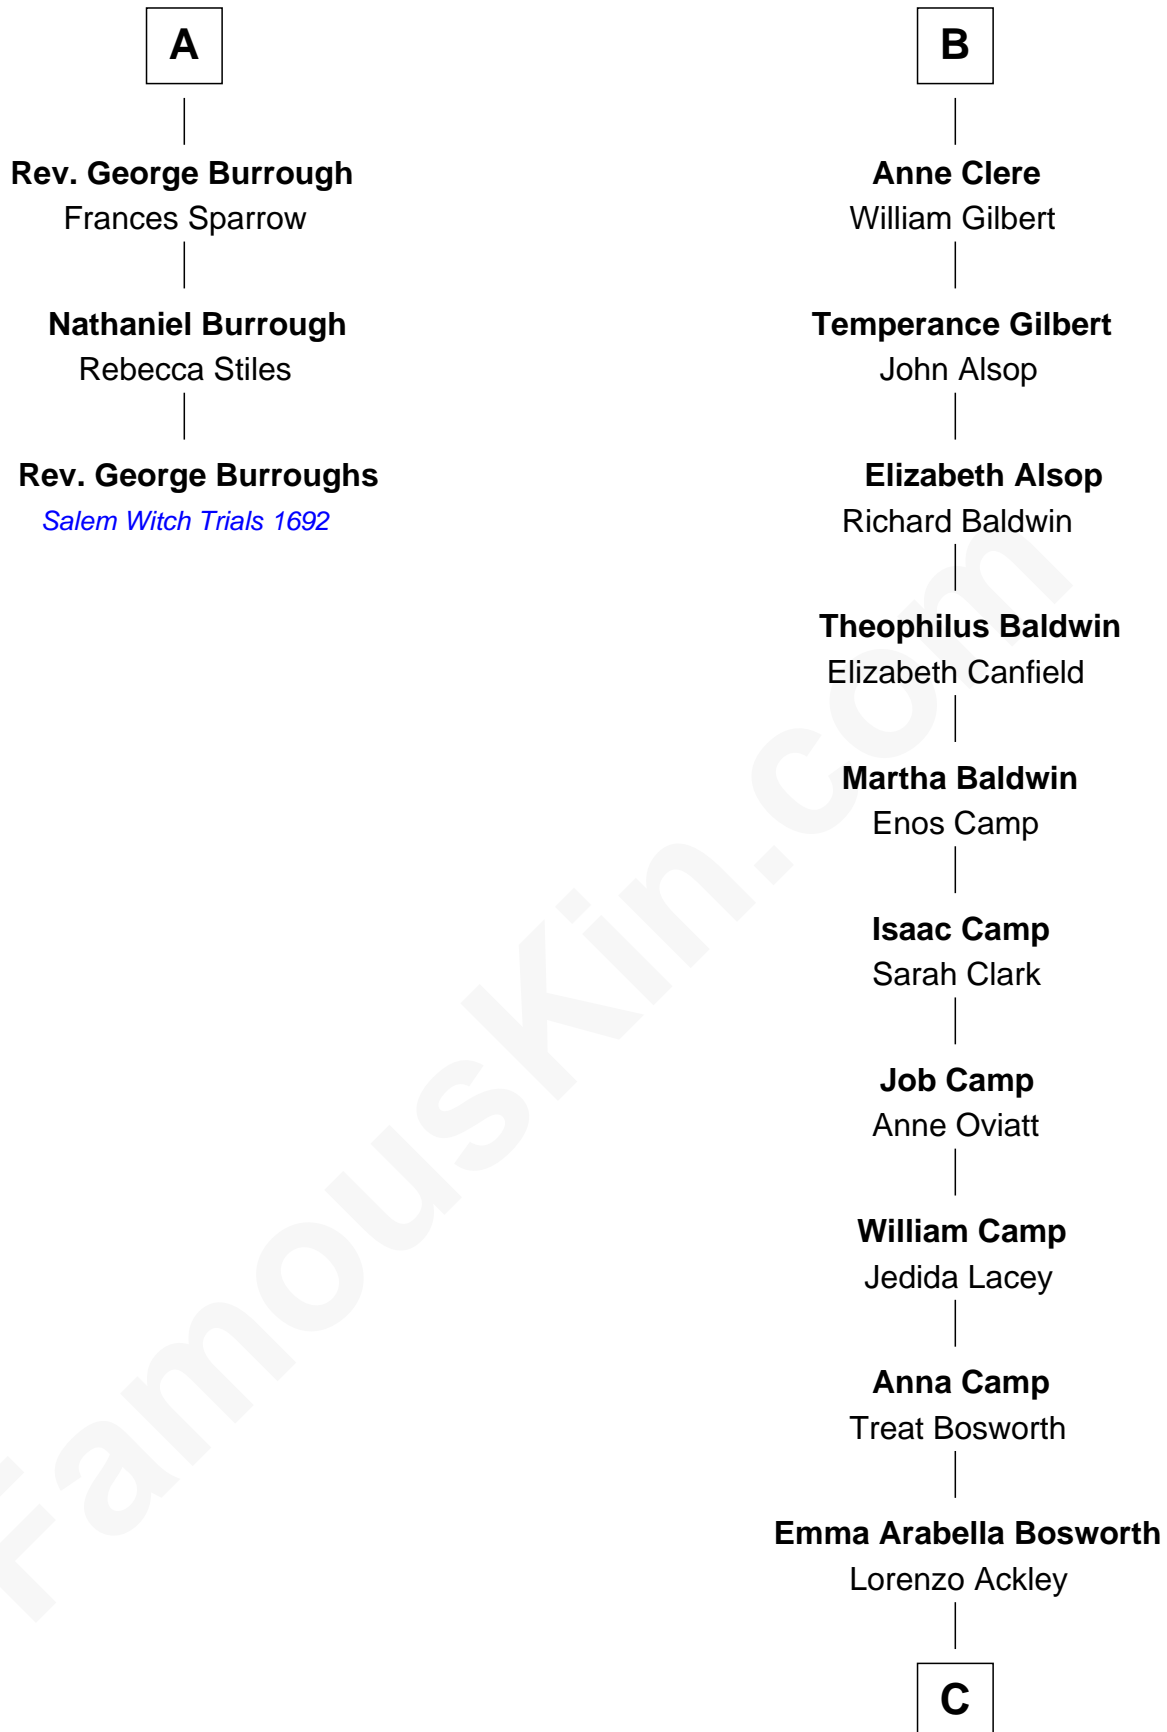

## Relationship Chart of

**Rev. George Burroughs**

*Executed for Witchcraft, Salem 1692*

9th cousin 12 times removed of

**Sydney Biddle Barrows**

*Mayflower Madam*

**Sir Michael de la Pole**

Katherine Wingfield

Katherine de Stafford

**Isabel de la Pole**

Thomas Morley

**Elizabeth Morley**

Sir John Arundell

**Anne Arundell**

Sir James Tyrrell

**Sir Thomas Tyrrell**

Margaret Willoughby

**Anne Tyrrell**

Sir John Clere

**Sir Edmund Clere**

Frances Fulmerston

**B**

**C**

**Helen Eva Ackley**  
William Gildersleeve Parke

**Elizabeth Parke**  
Percy Ballantine

**John Boyd Ballantine**  
Anne L. Crawford

**Jeannette Ballantine**  
Donald Byers Barrows

**Sydney Biddle Barrows**  
*Mayflower Madam*