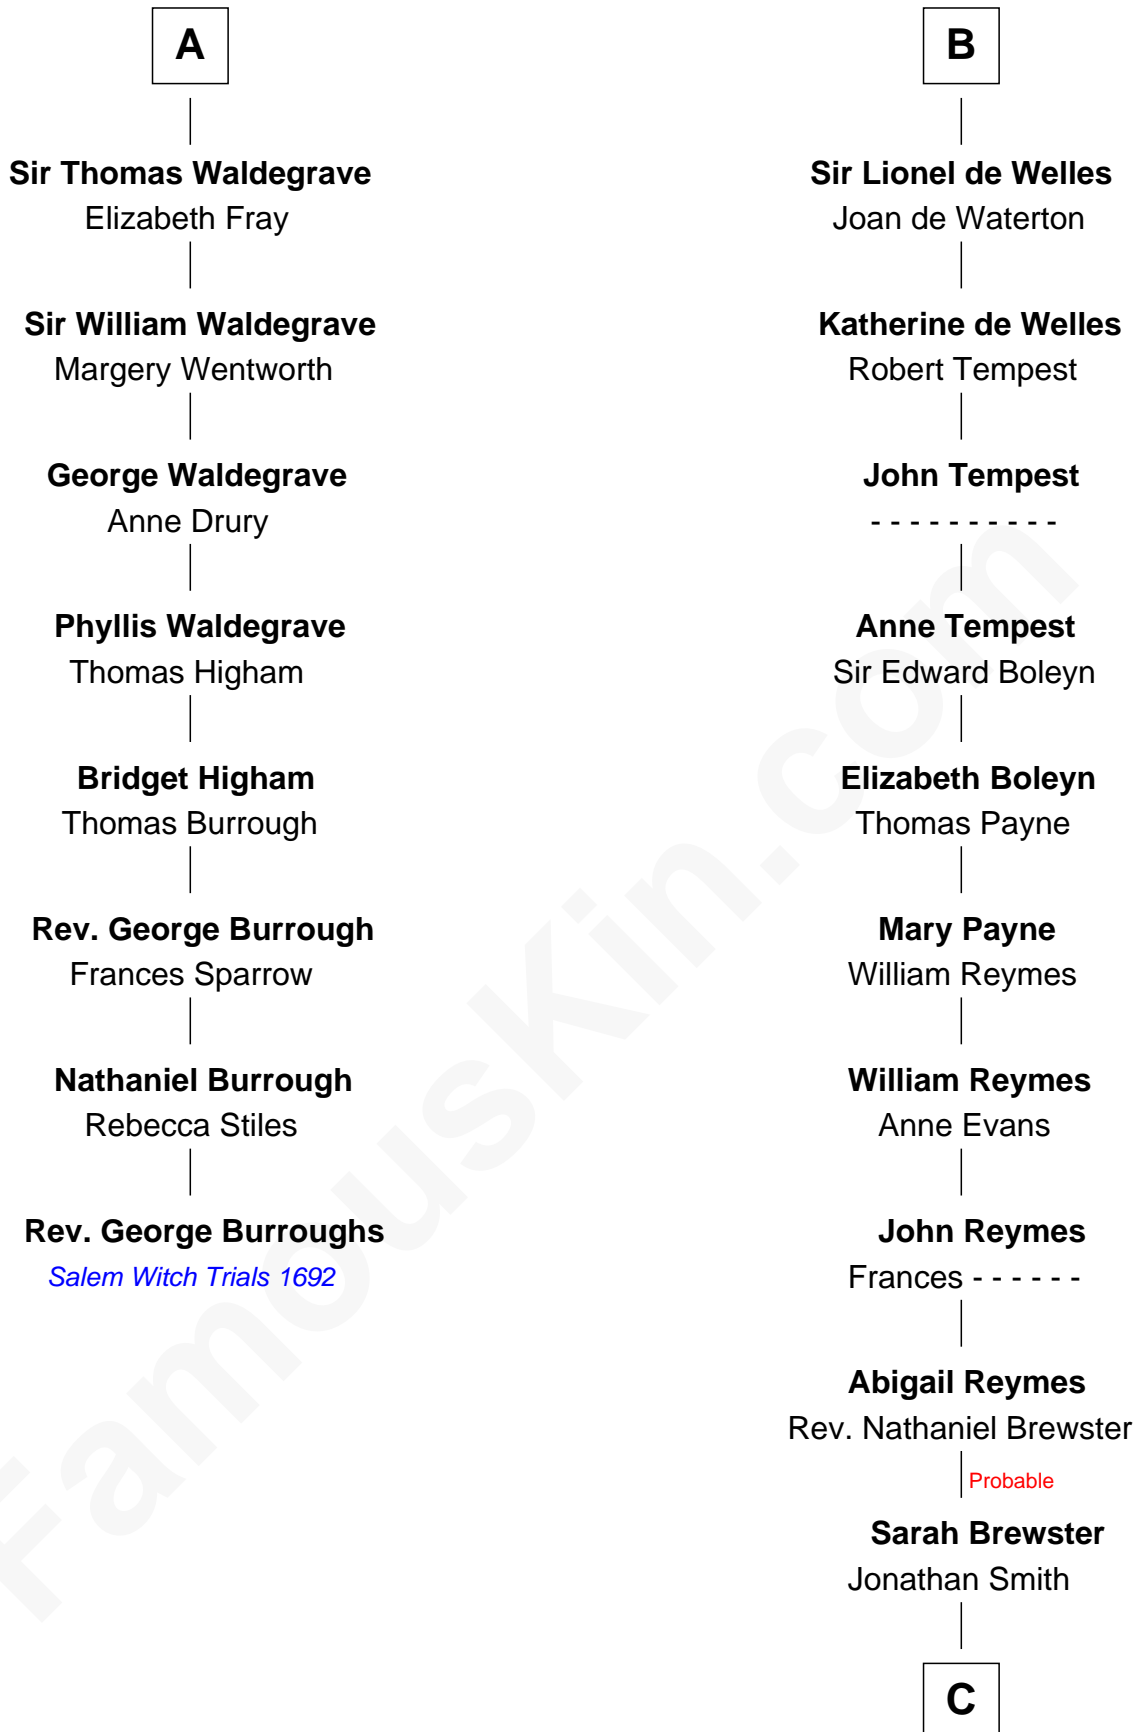

FamousKin.com

Relationship Chart of

Rev. George Burroughs

Executed for Witchcraft, Salem 1692

14th cousin 5 times removed of

William Floyd

Signer of the Declaration of Independence

Sir William Longespee

Ela of Salisbury

C

Jonathan Smith

Elizabeth Platt

Tabitha Smith

Nicholl Floyd

William Floyd

Signer of Declaration of Independence