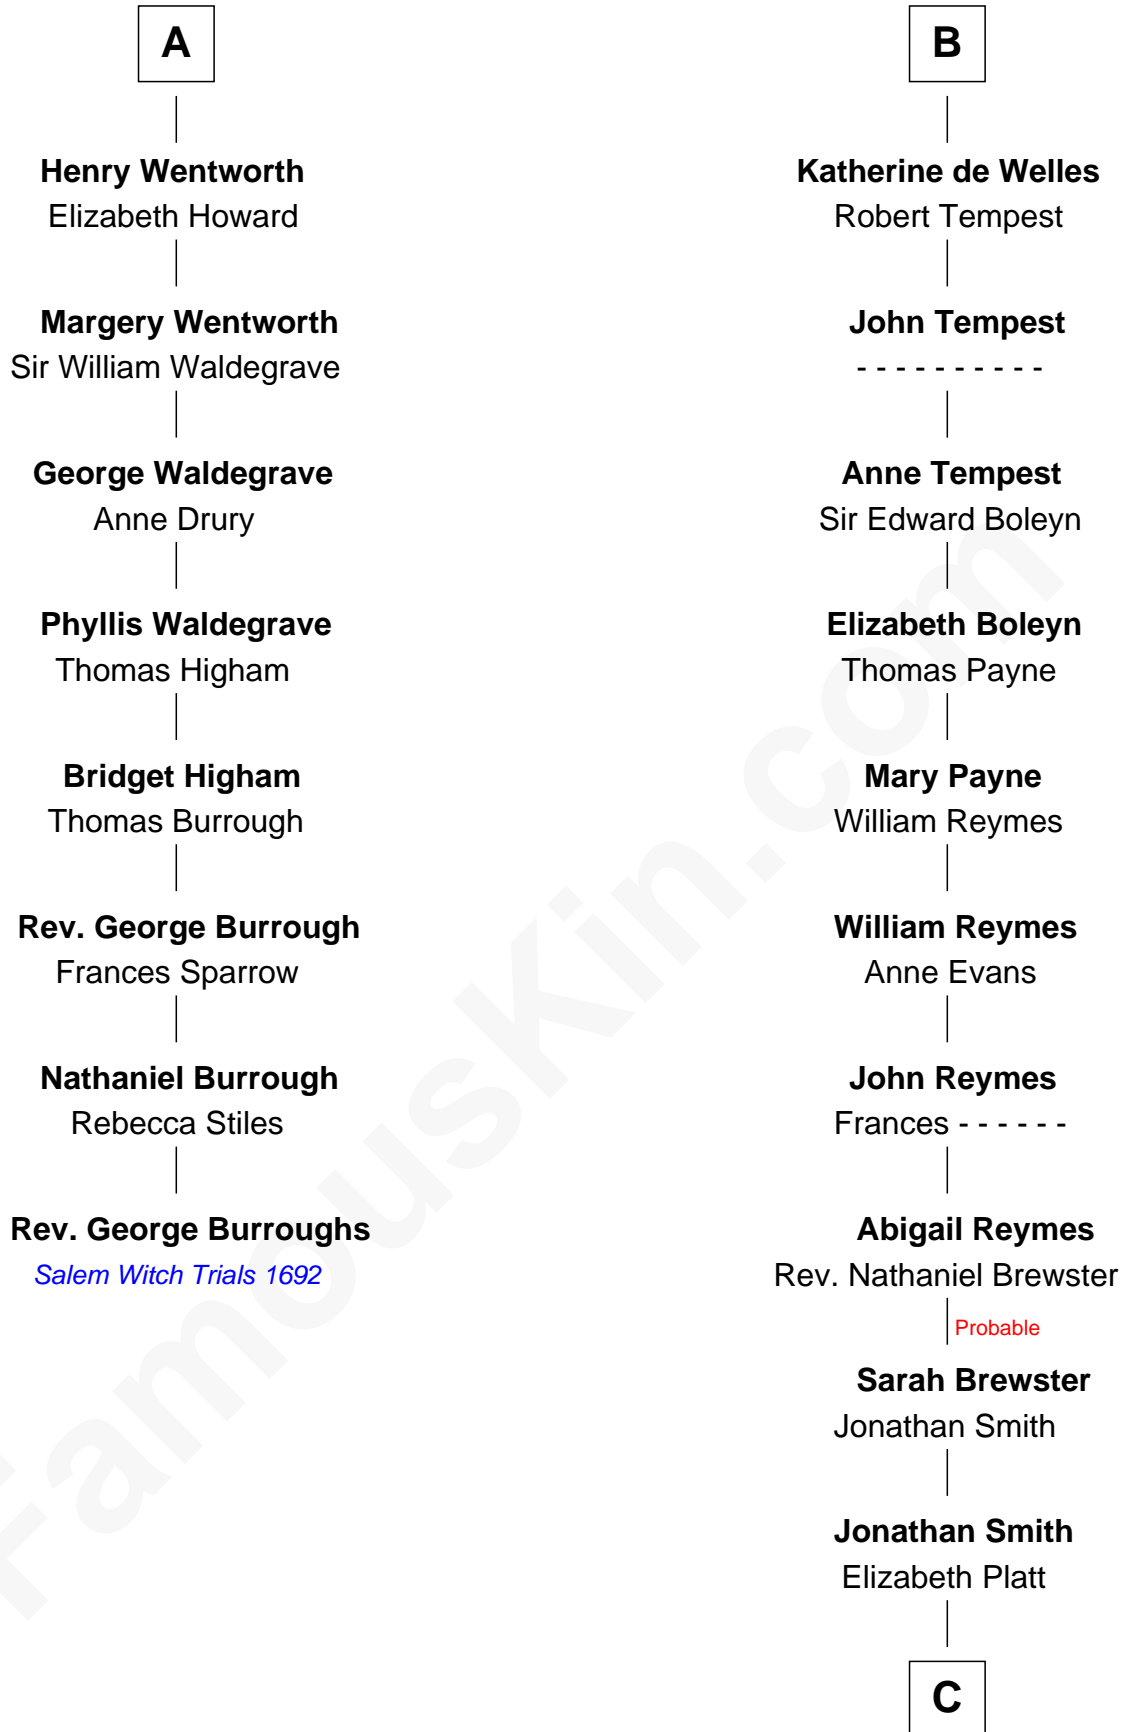

FamousKin.com

Relationship Chart of

Rev. George Burroughs

Executed for Witchcraft, Salem 1692

14th cousin 4 times removed of

William Floyd

Signer of the Declaration of Independence

Sir William de Ferrers

John Deincourt

Isabel de Berkeley
Sir Robert de Clifford

Sir William Deincourt
Milicent la Zouche

Sir Roger de Clifford
Maud de Beauchamp

Margaret Deincourt
Sir Robert de Tibetot

Katherine de Clifford
Sir Ralph de Greystoke

Elizabeth de Tibetot
Sir Philip le Despencer

Maud de Greystoke
Eudo de Welles

Margery Despencer
Sir Roger Wentworth

Sir Lionel de Welles
Joan de Waterton

A

B

C

Tabitha Smith
Nicholl Floyd