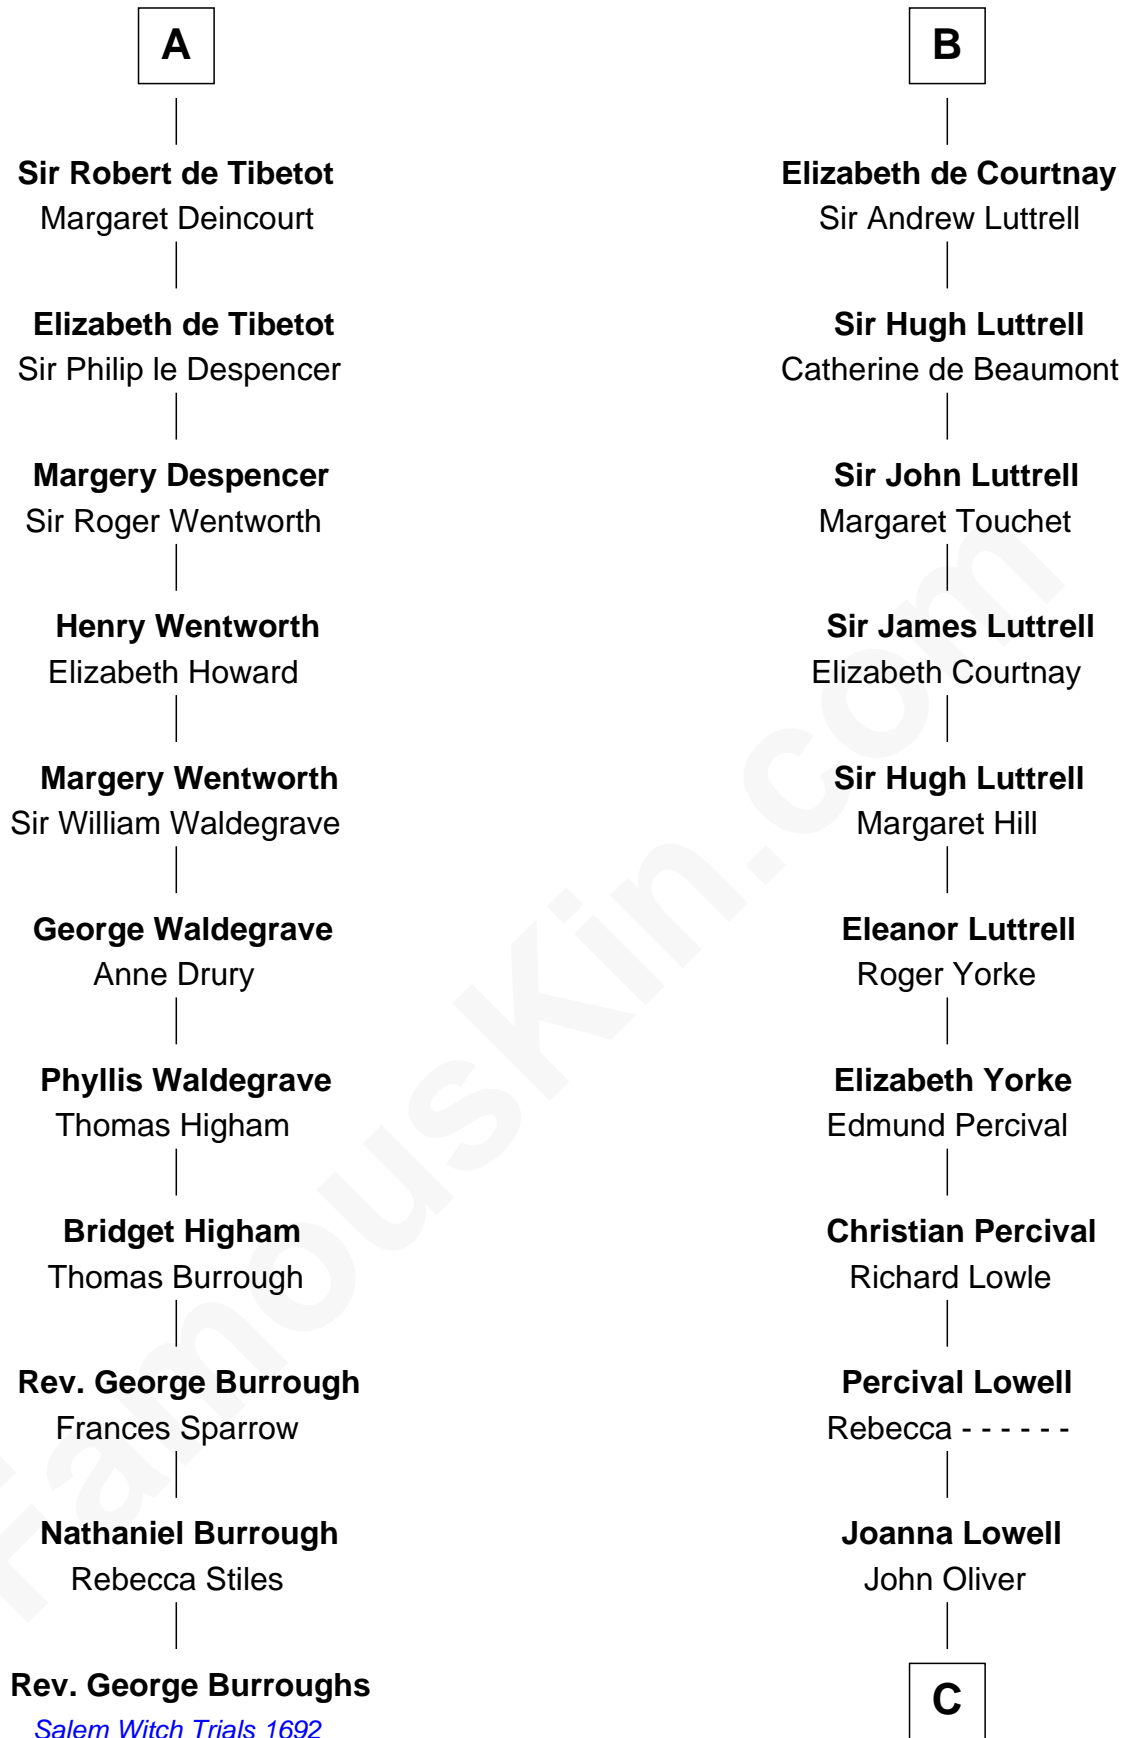

FamousKin.com

Relationship Chart of

Rev. George Burroughs

Executed for Witchcraft, Salem 1692

17th cousin 3 times removed of

General William Whipple

Signer of the Declaration of Independence

C

—
Mary Oliver

Col. Samuel Appleton

—
Joanna Appleton

Matthew Whipple

—
William Whipple

Mary Cutts

—
General William Whipple

Signer of Declaration of Independence