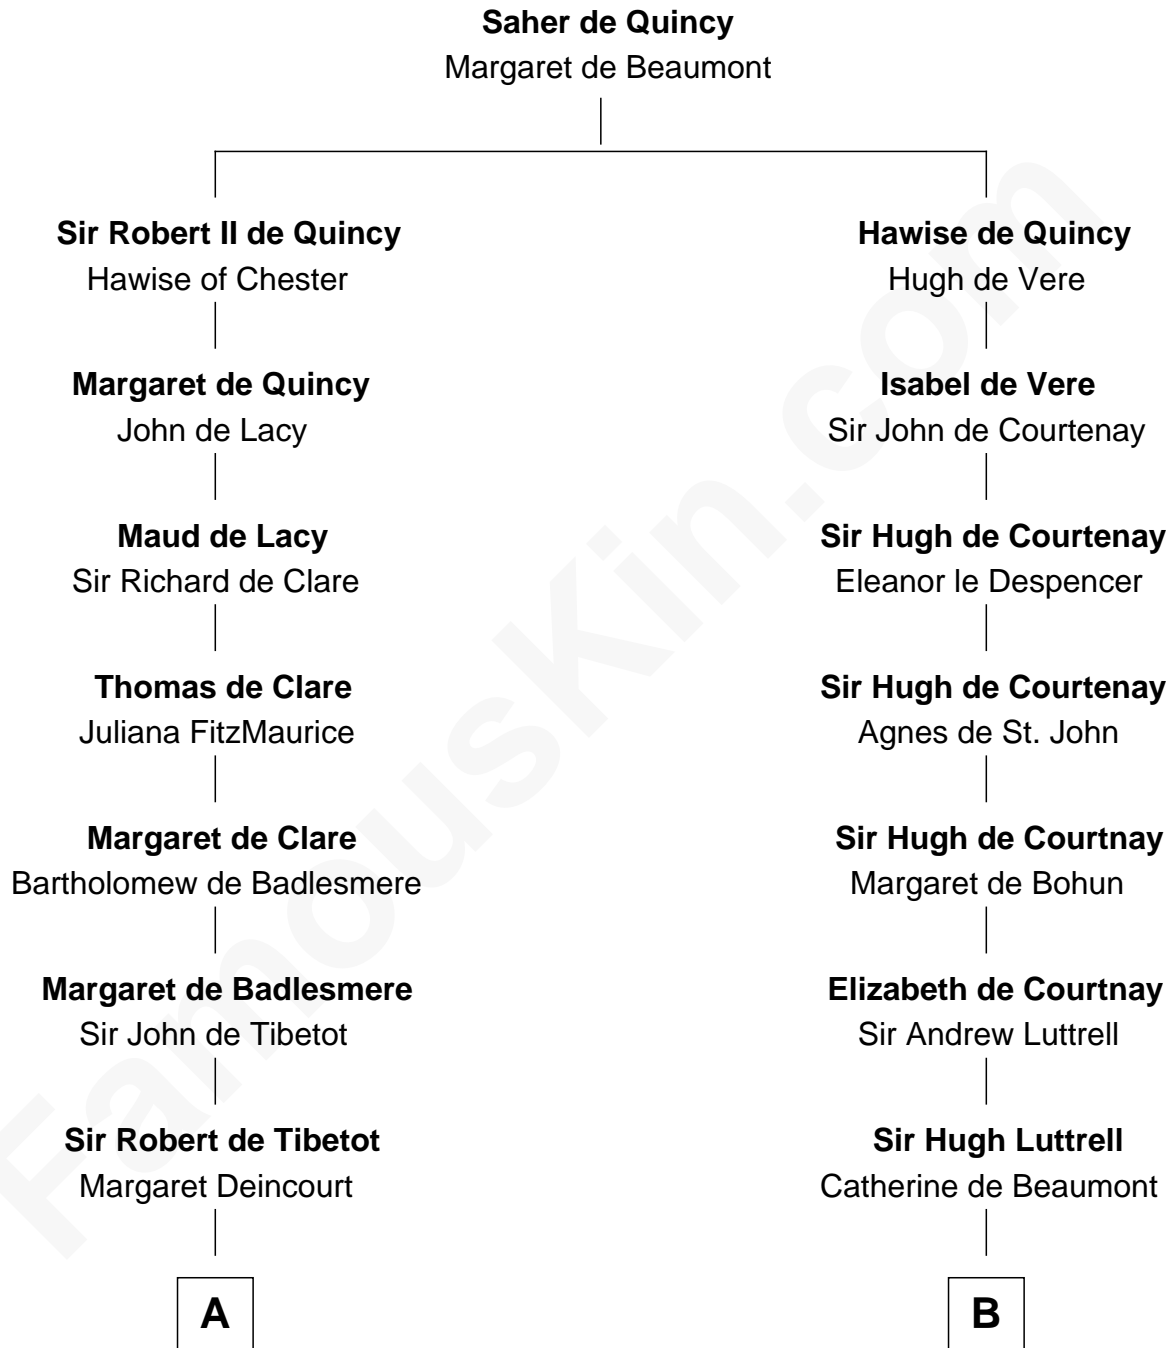

FamousKin.com

Relationship Chart of

Rev. George Burroughs

Executed for Witchcraft, Salem 1692

16th cousin 2 times removed of

General William Whipple

Signer of the Declaration of Independence

C

William Whipple

Mary Cutts

General William Whipple

Signer of Declaration of Independence

FamousKin.com