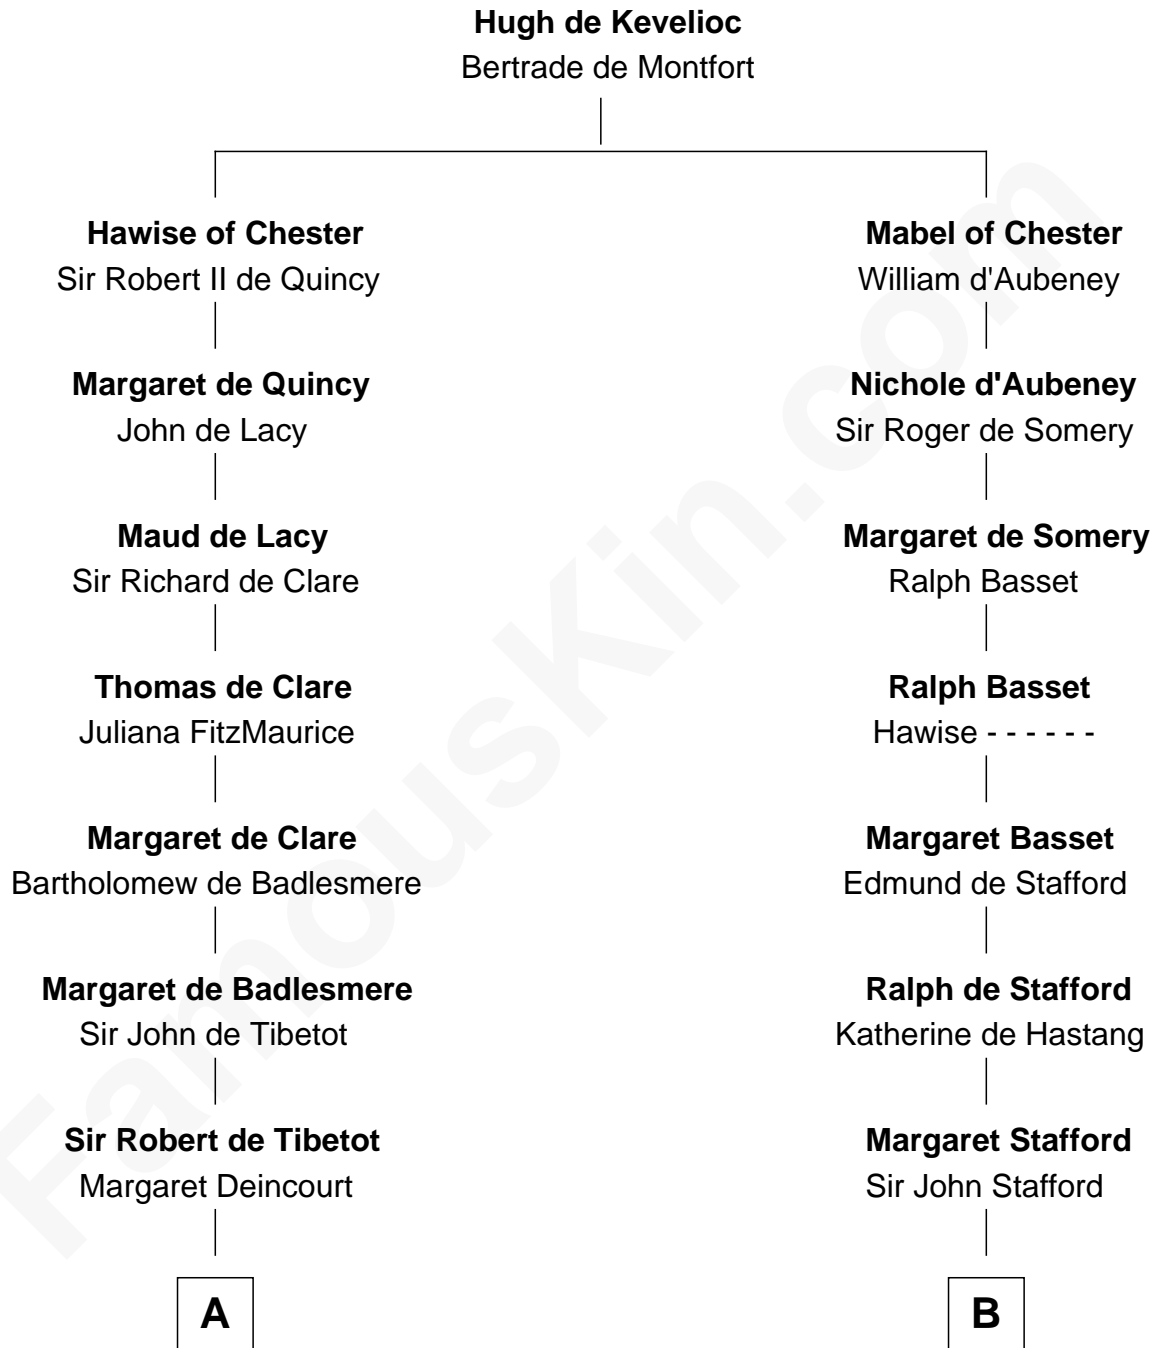

FamousKin.com
Relationship Chart of
Rev. George Burroughs

Executed for Witchcraft, Salem 1692

16th cousin 4 times removed of

Robert Townsend

Member of the Culper Spy Ring during the American Revolution

C

Audrey Almy
James Townsend

Jacob Townsend
Phoebe Seaman

Samuel Townsend
Sarah Stoddard

Robert Townsend
Spy known as "Culper Jr."