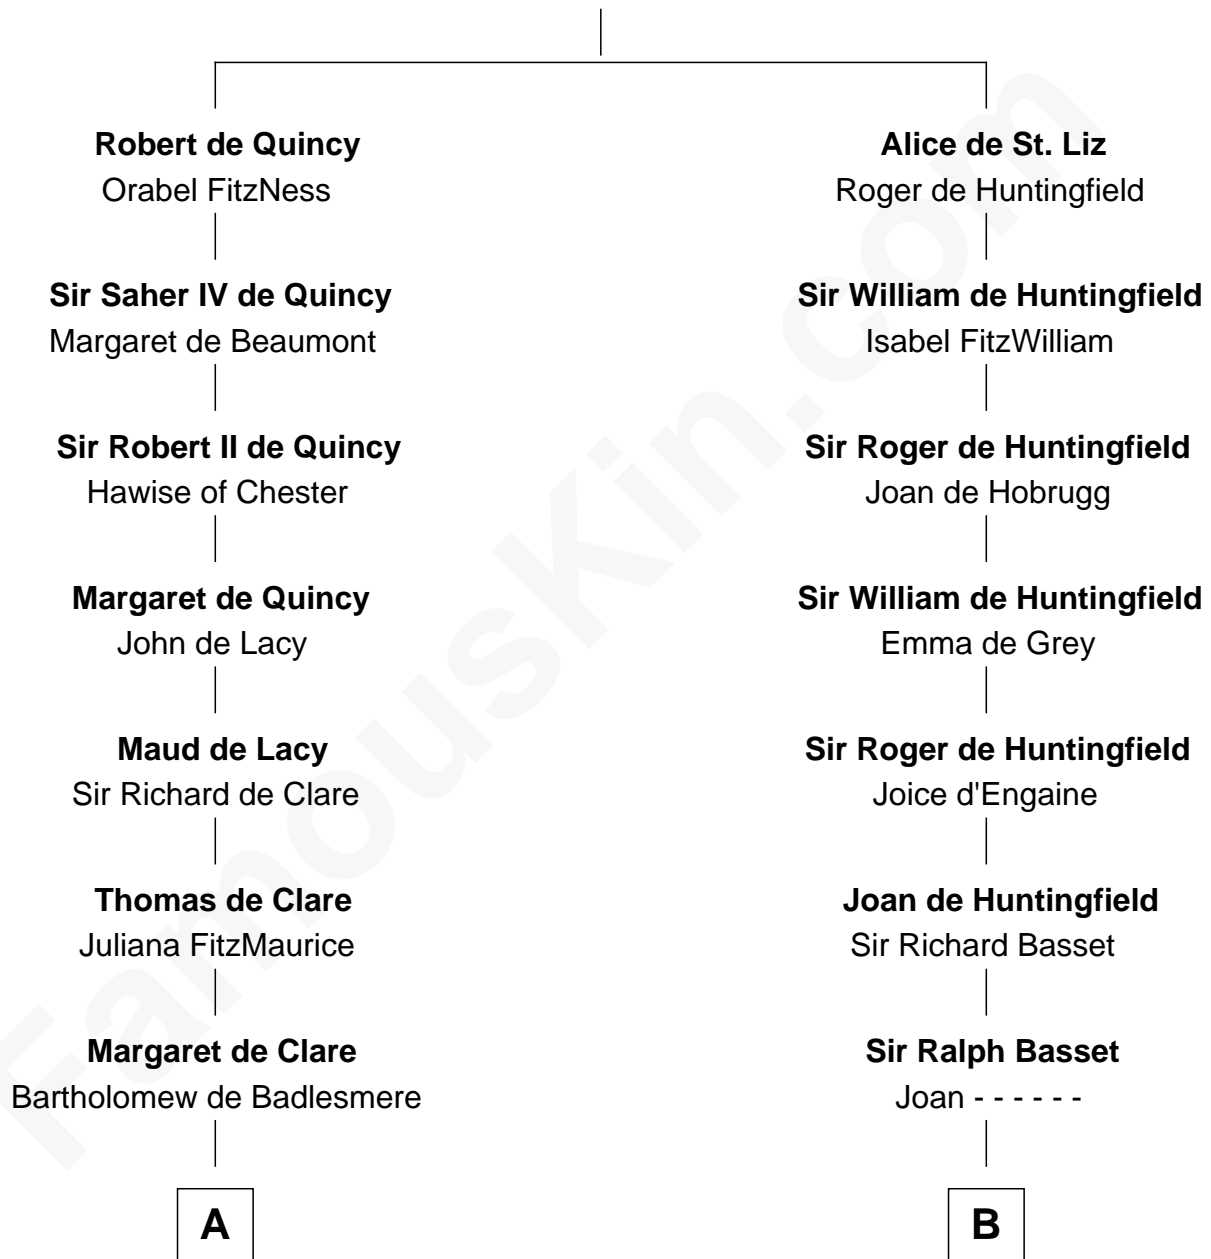

FamousKin.com

Relationship Chart of

Rev. George Burroughs
Executed for Witchcraft, Salem 1692

18th cousin 3 times removed of

Robert Townsend

Member of the Culper Spy Ring during the American Revolution

Saher I de Quincy
 Maud de St. Liz

C

Nathaniel Burrough

Rebecca Stiles

Rev. George Burroughs

Salem Witch Trials 1692

D

Job Almy

Mary Unthank

Audrey Almy

James Townsend

Jacob Townsend

Phoebe Seaman

Samuel Townsend

Sarah Stoddard

Robert Townsend

Spy known as "Culper Jr."