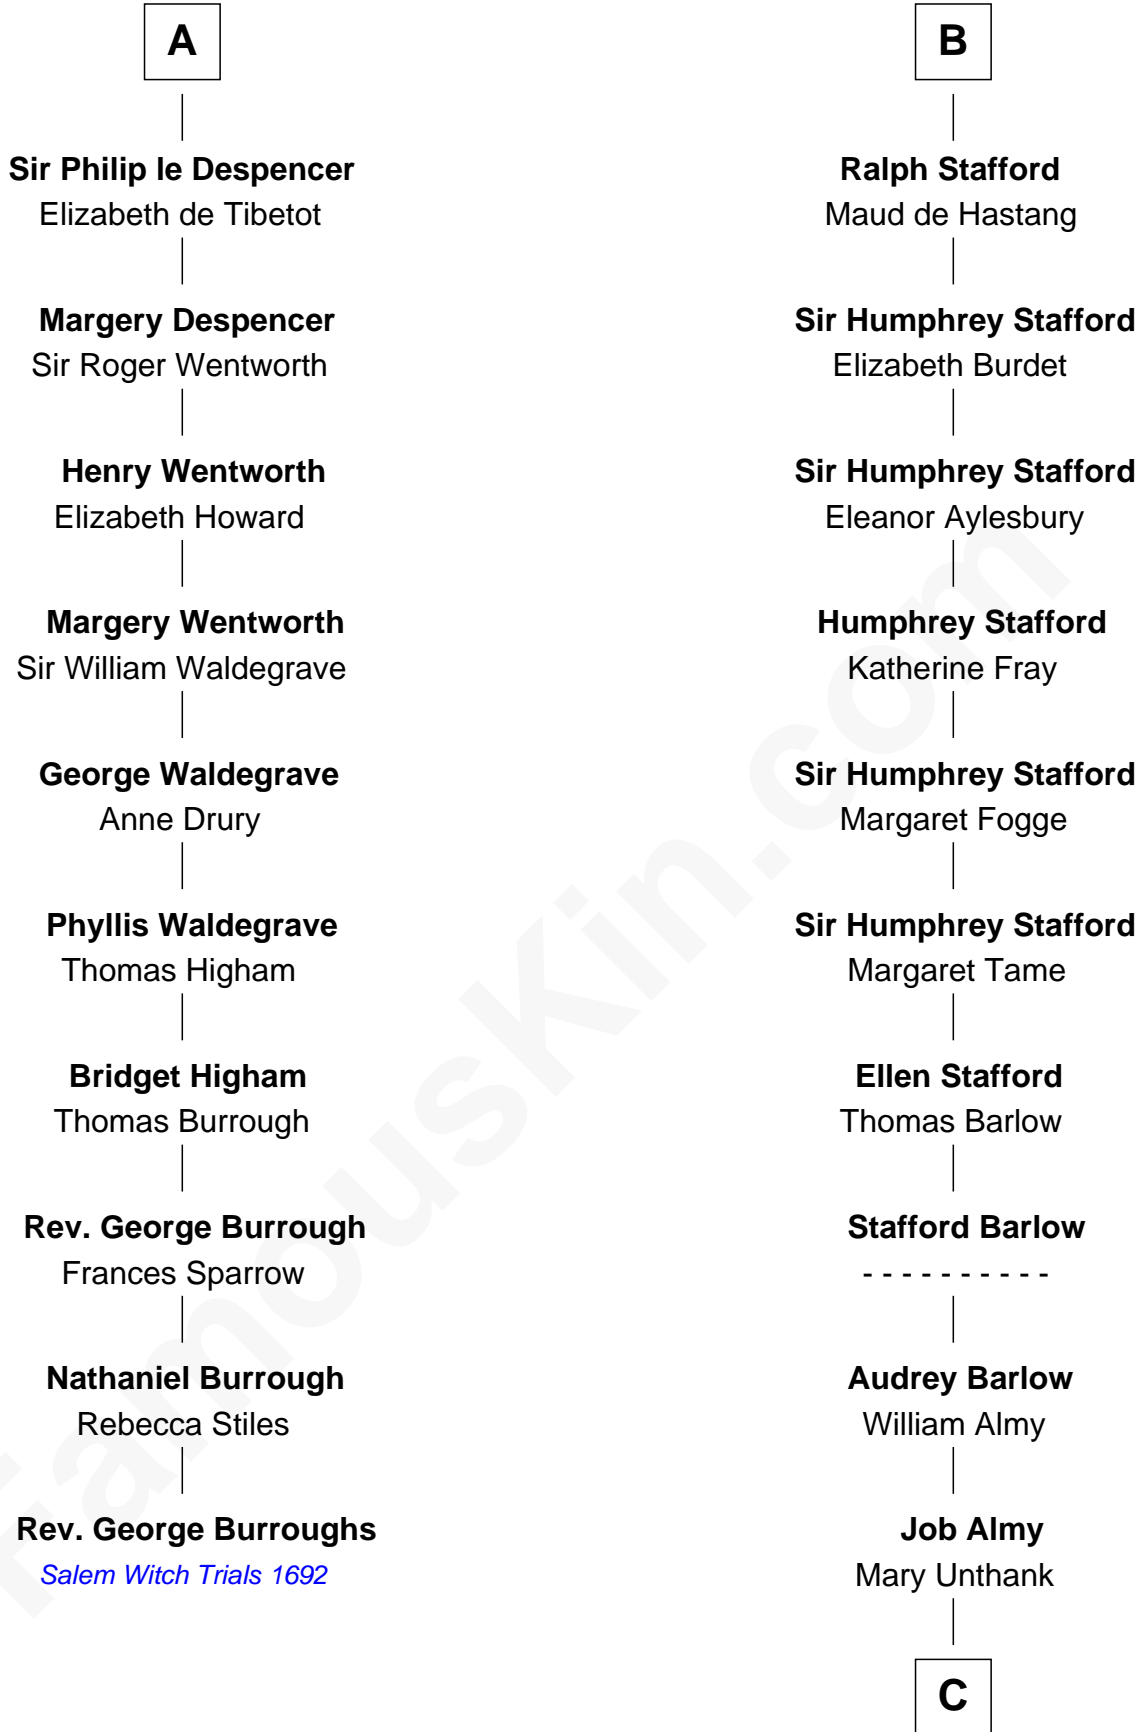

FamousKin.com

Relationship Chart of

Rev. George Burroughs
Executed for Witchcraft, Salem 1692

16th cousin 4 times removed of

Robert Townsend

Member of the Culper Spy Ring during the American Revolution

C

Audrey Almy
James Townsend

Jacob Townsend
Phoebe Seaman

Samuel Townsend
Sarah Stoddard

Robert Townsend
Spy known as "Culper Jr."