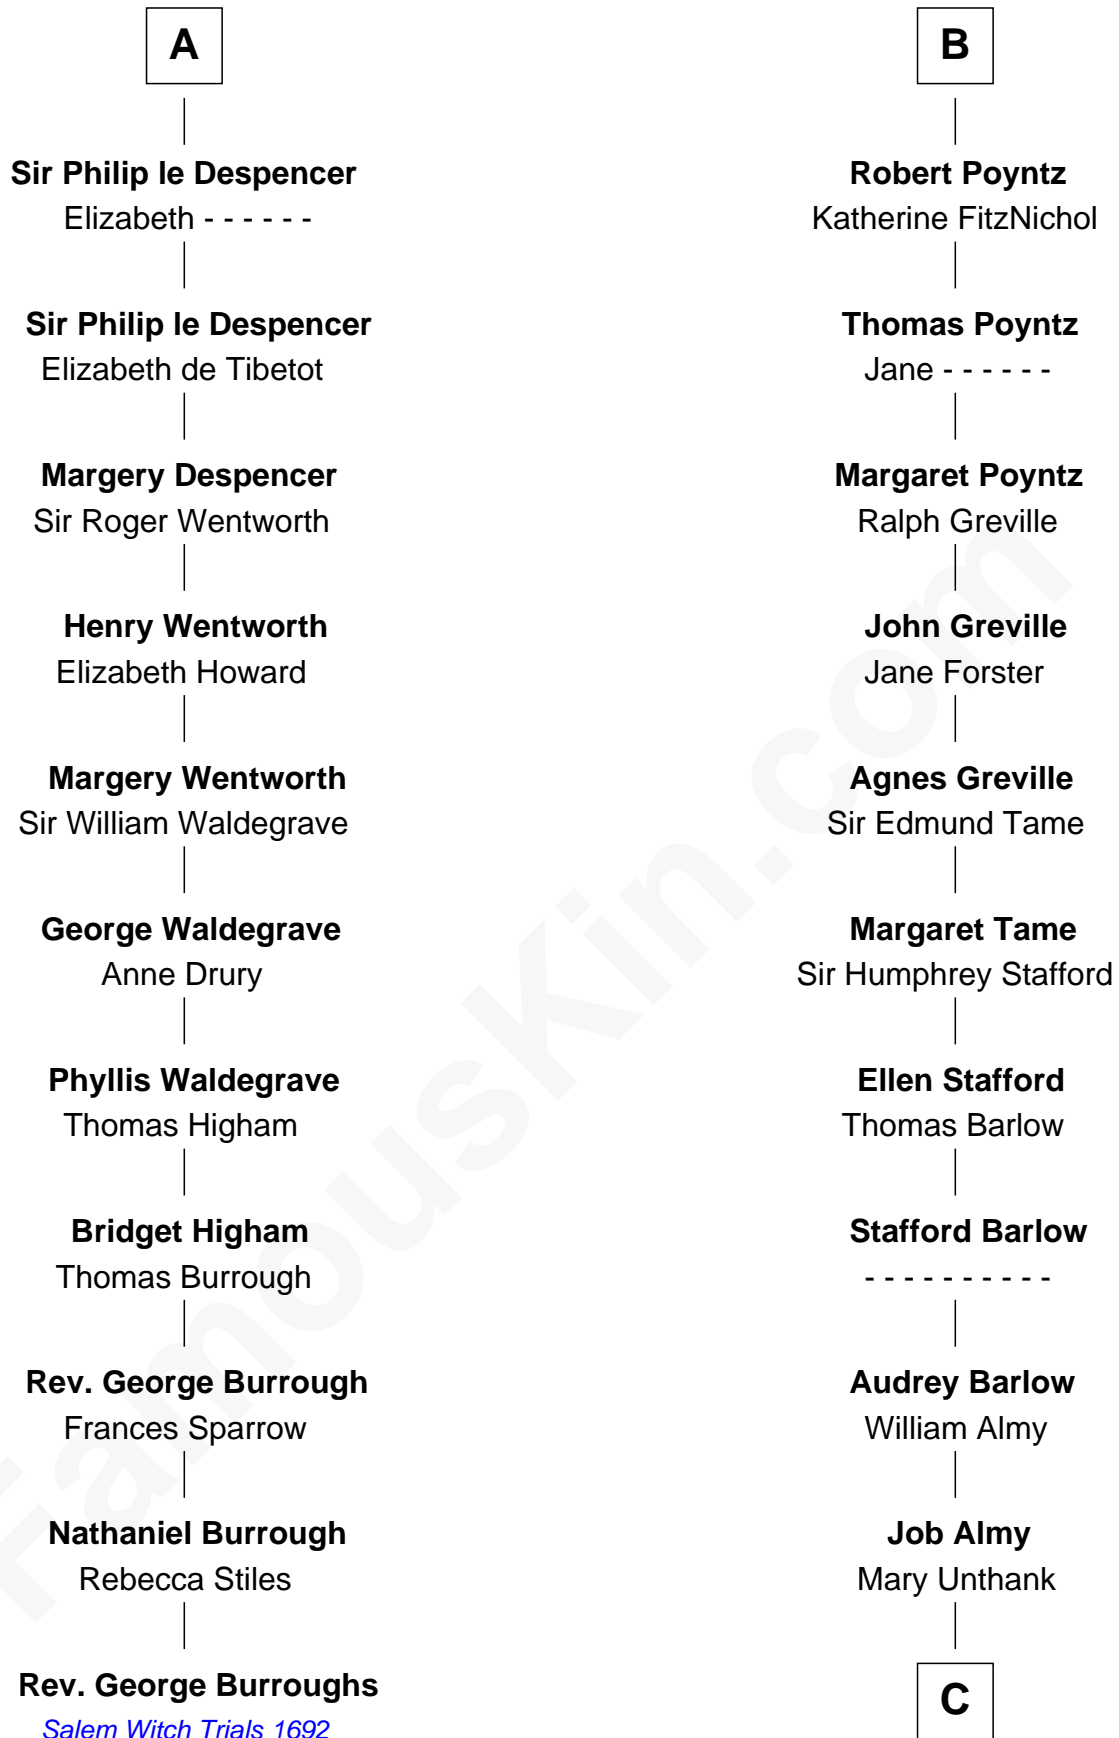

FamousKin.com Relationship Chart of

Rev. George Burroughs
Executed for Witchcraft, Salem 1692

17th cousin 3 times removed of

Robert Townsend

Member of the Culper Spy Ring during the American Revolution

C

Audrey Almy
James Townsend

Jacob Townsend
Phoebe Seaman

Samuel Townsend
Sarah Stoddard

Robert Townsend
Spy known as "Culper Jr."