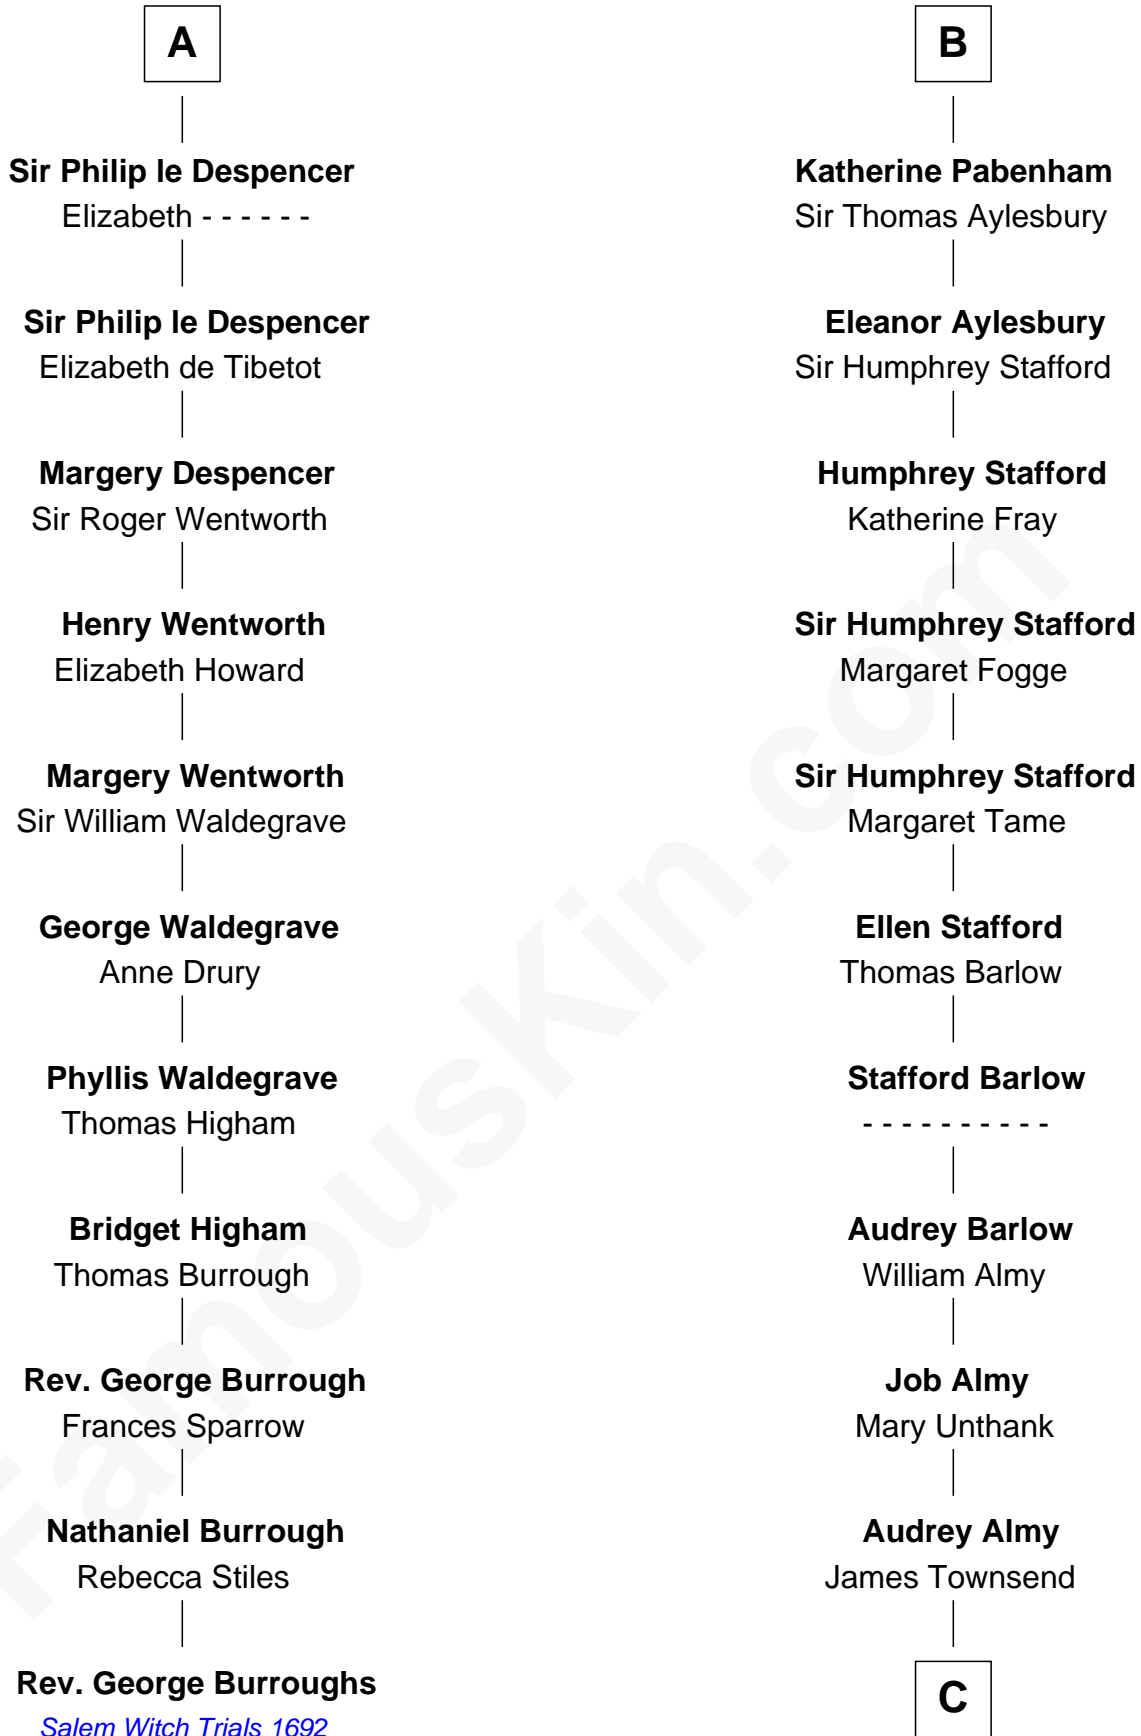

FamousKin.com

Relationship Chart of

Rev. George Burroughs
Executed for Witchcraft, Salem 1692

17th cousin 2 times removed of

Robert Townsend

Member of the Culper Spy Ring during the American Revolution

C

—
Jacob Townsend

Phoebe Seaman

—
Samuel Townsend

Sarah Stoddard

—
Robert Townsend

Spy known as "Culper Jr."

FamousKin.com