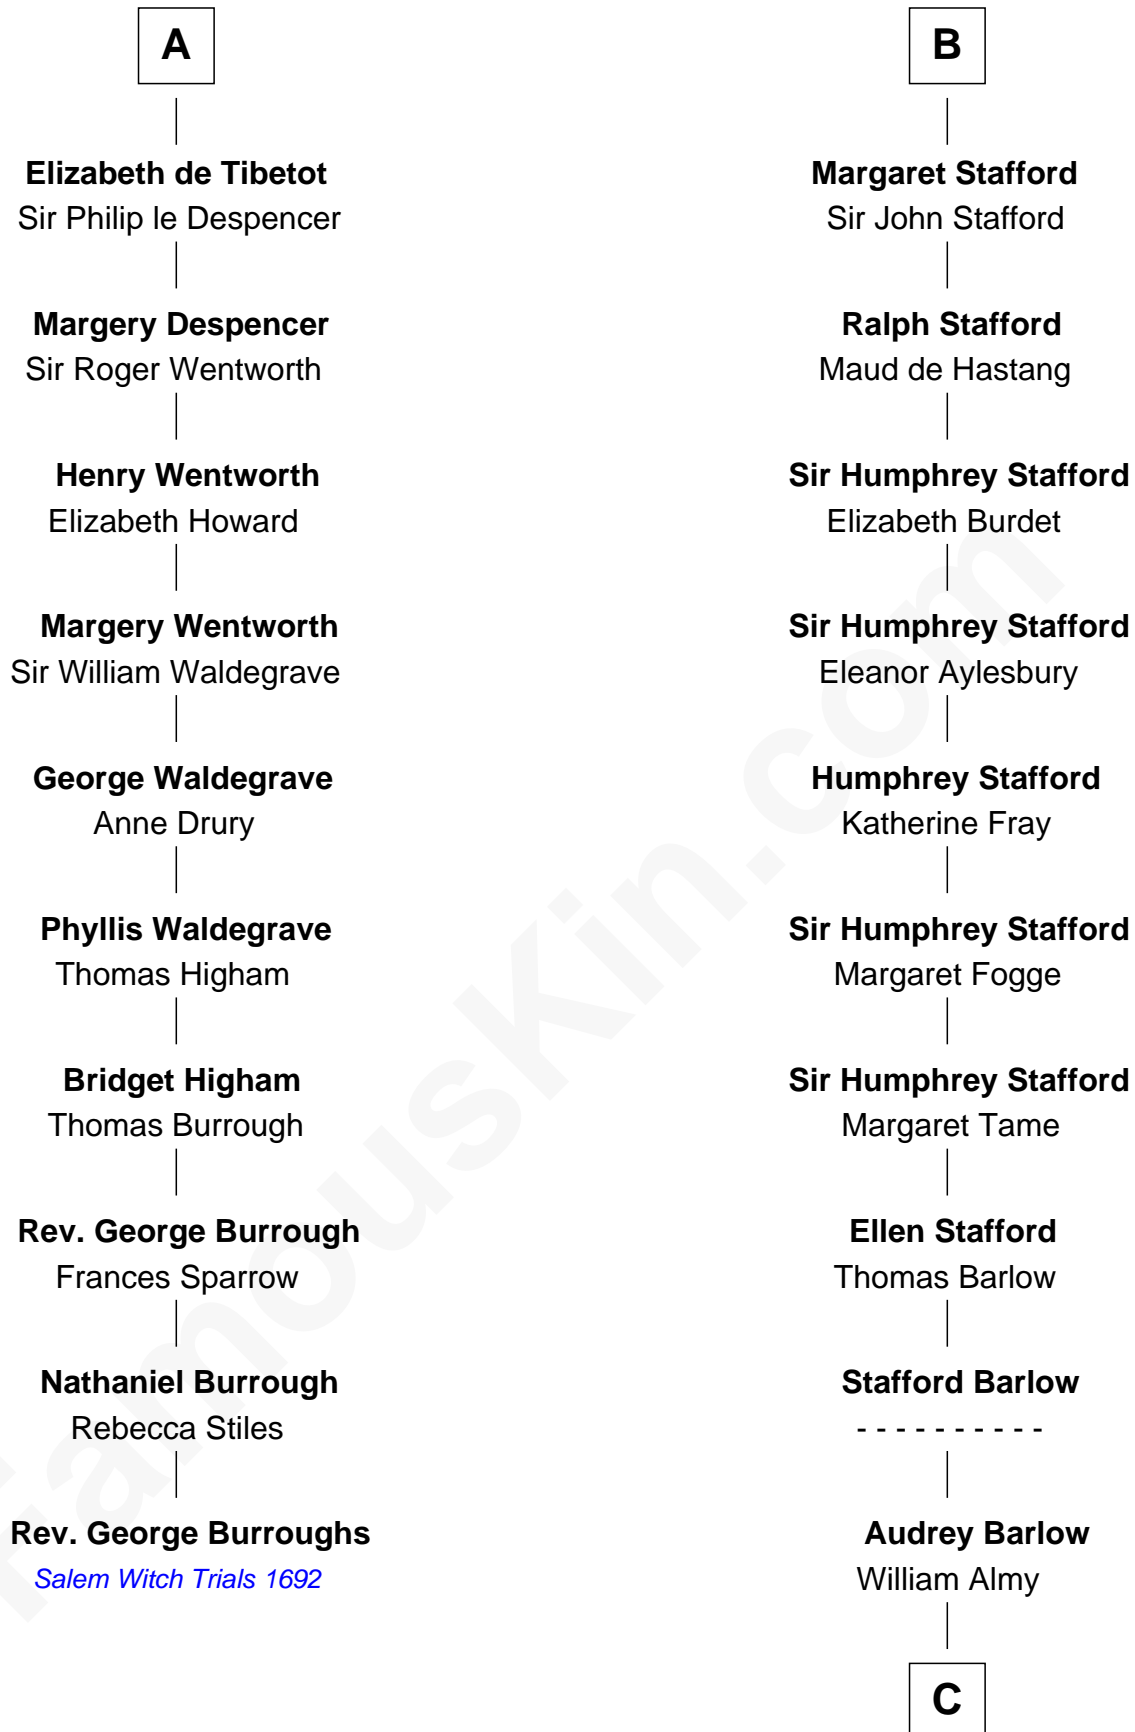

FamousKin.com Relationship Chart of

Rev. George Burroughs
Executed for Witchcraft, Salem 1692

16th cousin 5 times removed of

Robert Townsend

Member of the Culper Spy Ring during the American Revolution

John FitzGilbert
Sybilla of Salisbury

Margaret de Clare

Bartholomew de Badlesmere

Margaret de Badlesmere

Sir John de Tibetot

Sir Robert de Tibetot

Margaret Deincourt

A

----- **FitzGilbert**

Hawise -----

Margaret Basset

Edmund de Stafford

Ralph de Stafford

Katherine de Hastang

B

C

—
Job Almy

Mary Unthank

—
Audrey Almy

James Townsend

—
Jacob Townsend

Phoebe Seaman

—
Samuel Townsend

Sarah Stoddard

—
Robert Townsend