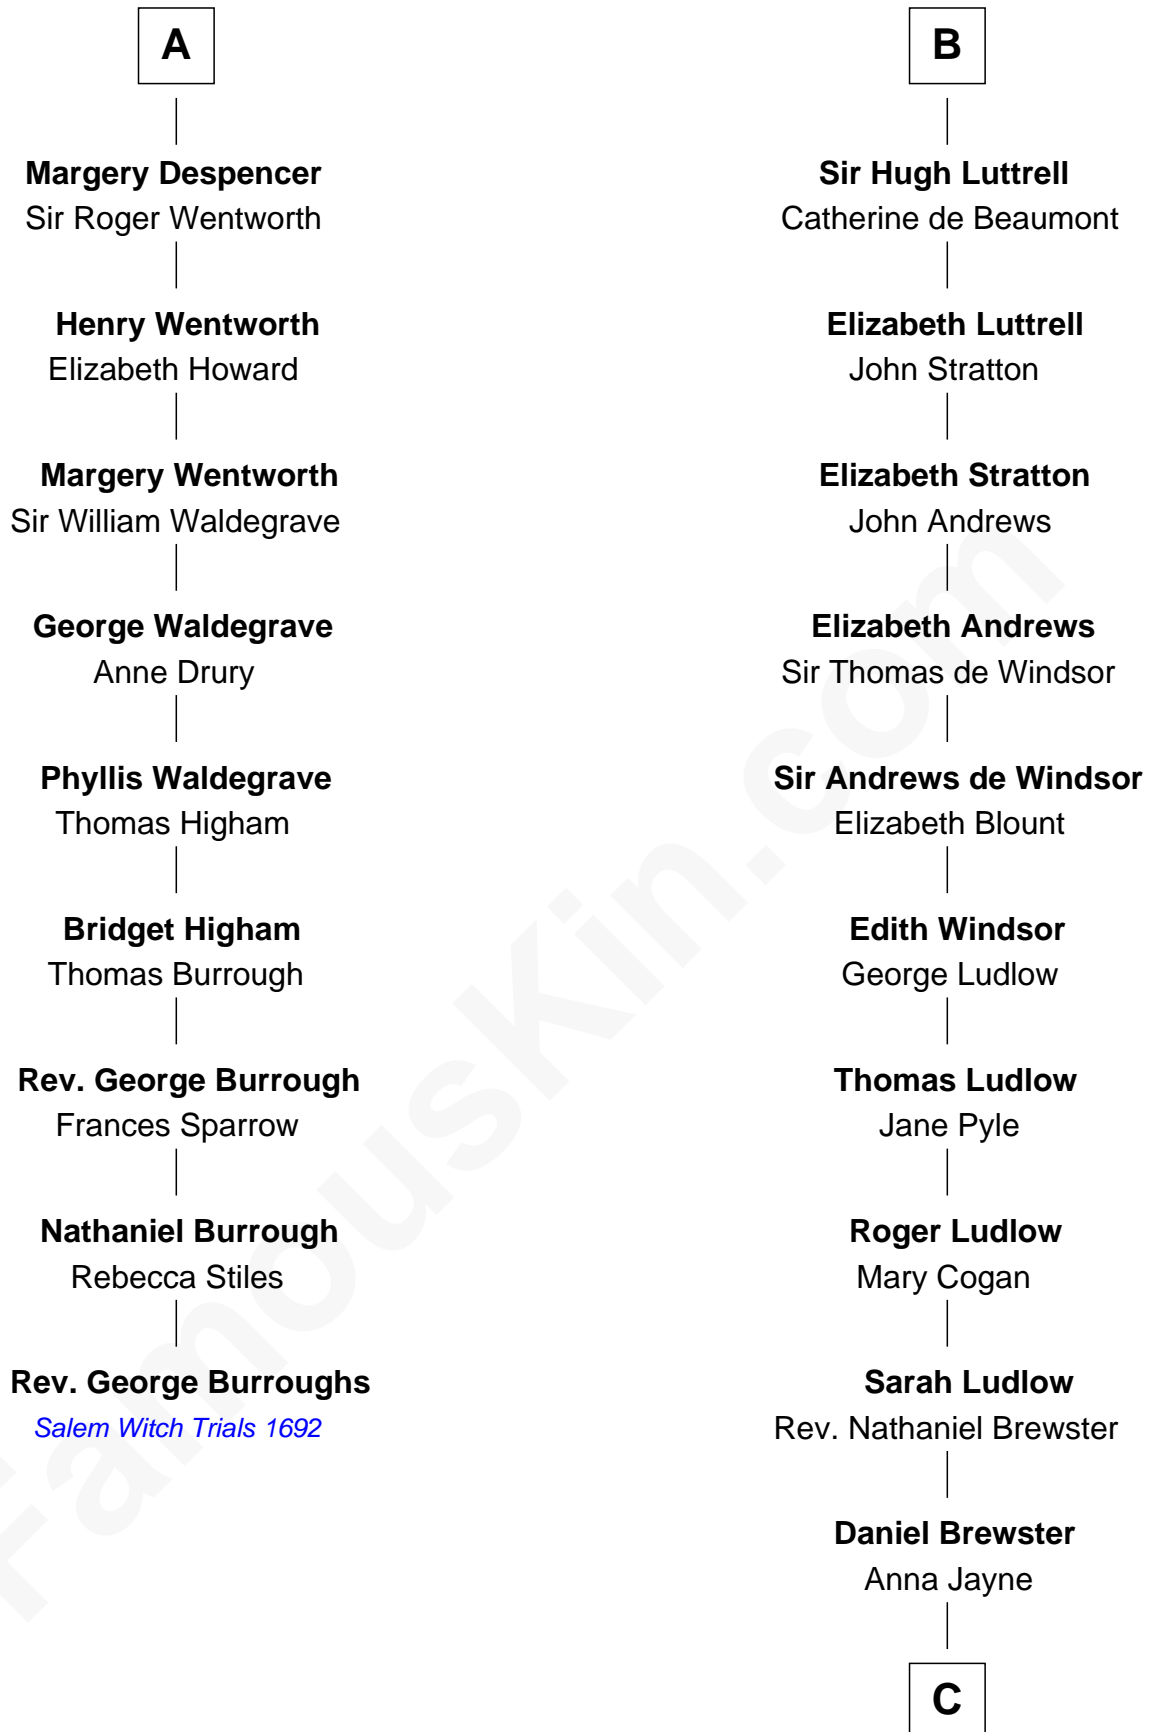

## Relationship Chart of

**Rev. George Burroughs**  
*Executed for Witchcraft, Salem 1692*

15th cousin 3 times removed of

**Caleb Brewster**

*Member of the Culper Spy Ring during the American Revolution*

**C**

**Benjamin Brewster**

Sarah Biggs

**Caleb Brewster**

*Member of the Culper Spy Ring*

FamousKin.com