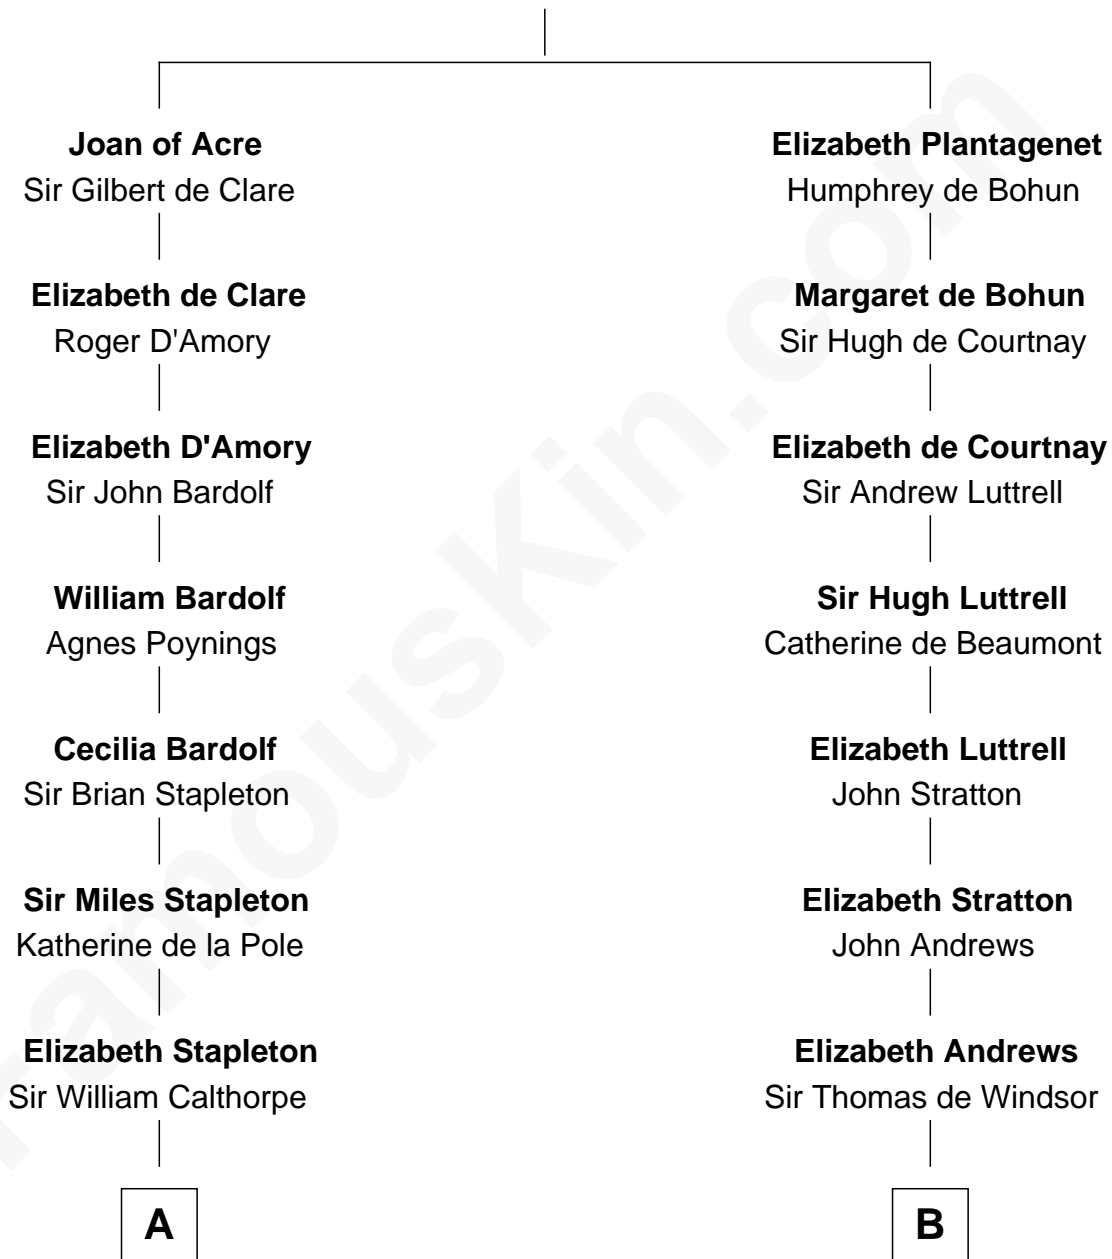

FamousKin.com

Relationship Chart of

Rev. George Burroughs
Executed for Witchcraft, Salem 1692

13th cousin 1 time removed of

Caleb Brewster

Member of the Culper Spy Ring during the American Revolution

King Edward I
 Eleanor of Castile

A

Anne Calthorpe
Sir Robert Drury

Anne Drury
George Waldegrave

Phyllis Waldegrave
Thomas Higham

Bridget Higham
Thomas Burrough

Rev. George Burrough
Frances Sparrow

Nathaniel Burrough
Rebecca Stiles

Rev. George Burroughs
Salem Witch Trials 1692

Caleb Brewster
Member of the Culper Spy Ring